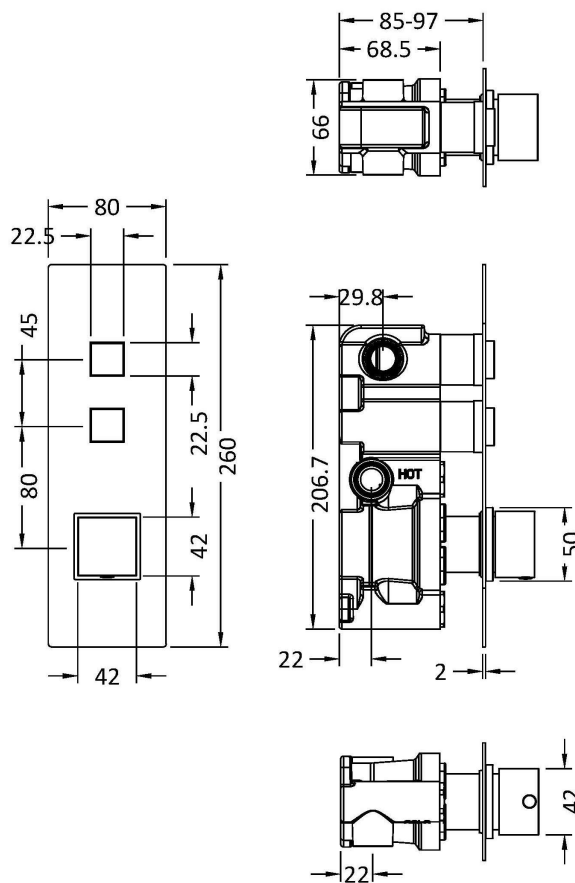

Sales Code: CPB7311

Description: Square Push Button Valve 2 Outlet

Product Dimensions

Length (mm):	
Width (mm):	80
Height (mm):	260
Depth (mm):	135
Nett Weight (kg):	2.3

Packaging Dimensions

Length (mm):	318
Width (mm):	242
Height (mm):	
Gross Weight (kg):	2.4

Packaging Data

Box Colour:	White Cardboard Box
Box Qty:	1
Label Size:	100 x 50
Label Colour:	White Label
Label Qty:	1

Outer Box Dimensions (If Applicable)

Length (mm):	
Width (mm):	242
Height (mm):	124
Depth (mm):	318
Gross Weight (kg):	
Barcode:	5056211880820

Product Details

Country of Origin:	United Kingdom
Fitting Instruction:	Yes
Product Material:	Brass/ABS
Mount Type:	Recessed
Outlet Elbow Supplied:	No
Easy Clean:	Not Applicable
Head Included:	No
Handset Included:	No
Body Jets Included:	No
No of Body Jets:	Not Applicable
Operating Pressure (bar):	2
Valve/Cartridge Type:	Push Button
Flow Rates (L/min):	0.1 bar: N/A 0.5 bar: N/A 1 bar: N/A 2 bar: 19.7 3 bar: 24.9
TMV2 Approved:	No Approval No: N/A
TMV3 Approved:	No Approval No: N/A
WRAS Approved:	No Approval No: N/A
Head Function:	Not Applicable
Handset Function:	Not Applicable
Body Jet Info:	Not Applicable
Pipe Size:	15 mm (1/2" Bsp)
Pipe Centres:	N/A
Colour/Finish:	Chrome
Hose Included:	Not Applicable
No. of Outlets:	2