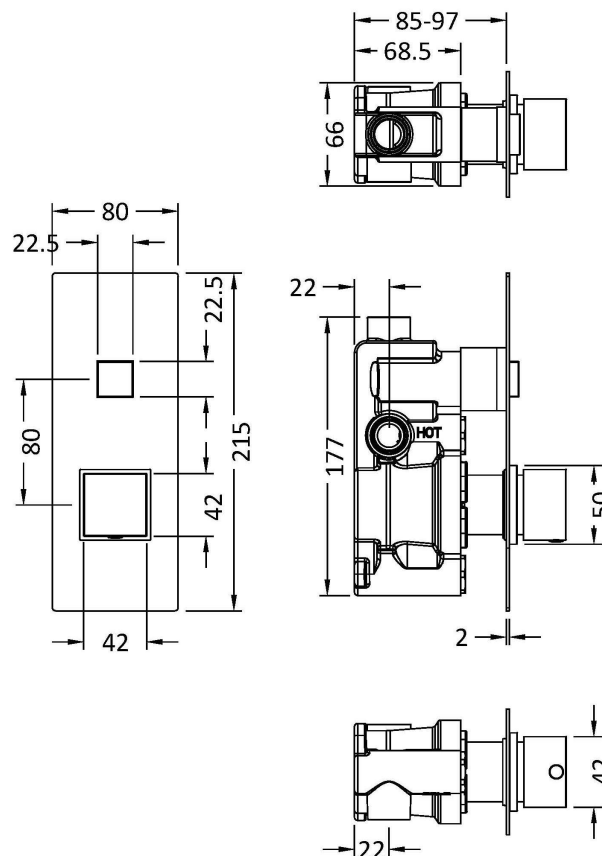

### Product Dimensions

Length (mm):	
Width (mm):	80
Height (mm):	215
Depth (mm):	135
Nett Weight (kg):	2.2

### Packaging Dimensions

Length (mm):	275
Width (mm):	292
Height (mm):	
Gross Weight (kg):	2.3

### Packaging Data

Box Colour:	White Cardboard Box
Box Qty:	1
Label Size:	100 x 50
Label Colour:	White Label
Label Qty:	1

### Outer Box Dimensions (If Applicable)

Length (mm):	
Width (mm):	242
Height (mm):	124
Depth (mm):	275
Gross Weight (kg):	
Barcode:	5056211880813