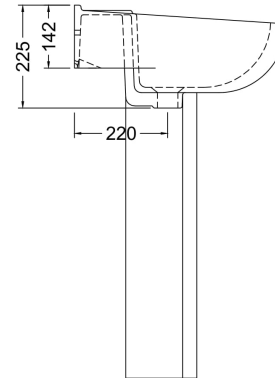

Sales Code: Cml003

Description: Melbourne 2Th Large Basin & Pedestal

Packaging Details

Barcode: 5055275897003

Sales Code: NCS122

Description: Melbourne Large Basin 2Th

Product Dimensions

Height (mm):	232
Width (mm):	550
Depth (mm):	475
Nett Weight (kg):	12.5

Packaging Dimensions

Height (mm):	245
Width (mm):	570
Depth (mm):	485
Gross Weight (kg):	12.7

Packaging Data

Box Colour:	Brown Cardboard Box
Box Qty:	1
Label Size:	110 x 50
Label Colour:	White Label
Label Qty:	2

Outer Box Dimensions (If Applicable)

Height (mm):	
Width (mm):	
Depth (mm):	
Gross Weight (kg):	
Barcode:	5055369026517

Product Details

Country of Origin:	China
Fitting Instruction:	No
Certification:	CE: No WRAS: N/A WRAS No: N/A
Product Material:	Vitreous China
Fixing Supplied:	Not Applicable

Sales Code: NCS103

Description: Melbourne Pedestal

Product Dimensions

Height (mm):	670
Width (mm):	180
Depth (mm):	180
Nett Weight (kg):	11.5

Packaging Dimensions

Height (mm):	710
Width (mm):	190
Depth (mm):	190
Gross Weight (kg):	11.7