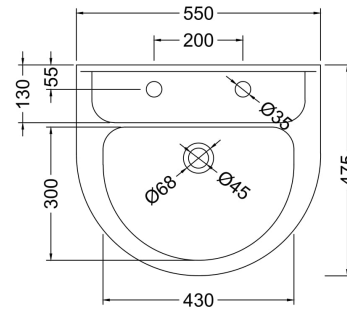

Sales Code: Cml003

Description: Melbourne 2Th Large Basin & Pedestal

Packaging Details

Barcode: 5055275897003

Sales Code: NCS122

Description: Melbourne Large Basin 2Th

Product Dimensions

Height (mm):	232
Width (mm):	550
Depth (mm):	475
Nett Weight (kg):	12.5

Packaging Dimensions

Height (mm):	245
Width (mm):	570
Depth (mm):	485
Gross Weight (kg):	12.7

Packaging Data

Box Colour:	Brown Cardboard Box
Box Qty:	1
Label Size:	110 x 50
Label Colour:	White Label
Label Qty:	2

Outer Box Dimensions (If Applicable)

Height (mm):	
Width (mm):	
Depth (mm):	
Gross Weight (kg):	
Barcode:	5055369026517

Product Details

Country of Origin:	China
Fitting Instruction:	No
Certification:	CE: No WRAS: N/A WRAS No: N/A
Product Material:	Vitreous China
Fixing Supplied:	Not Applicable

Sales Code: NCS103

Description: Melbourne Pedestal

Product Dimensions

Height (mm):	670
Width (mm):	180
Depth (mm):	180
Nett Weight (kg):	11.5

Packaging Dimensions

Height (mm):	710
Width (mm):	190
Depth (mm):	190
Gross Weight (kg):	11.7