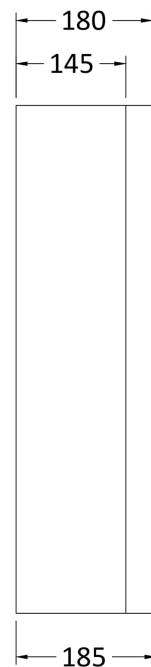

Sales Code: Cml003

Description: Melbourne 2Th Large Basin & Pedestal

Packaging Details

Barcode: 5055275897003

Sales Code: NCS122

Description: Melbourne Large Basin 2Th

Product Dimensions

Height (mm):	232
Width (mm):	550
Depth (mm):	475
Nett Weight (kg):	12.5

Packaging Dimensions

Height (mm):	245
Width (mm):	570
Depth (mm):	485
Gross Weight (kg):	12.7

Packaging Data

Box Colour:	Brown Cardboard Box
Box Qty:	1
Label Size:	110 x 50
Label Colour:	White Label
Label Qty:	2

Outer Box Dimensions (If Applicable)

Height (mm):	
Width (mm):	
Depth (mm):	
Gross Weight (kg):	
Barcode:	5055369026517

Product Details

Country of Origin:	China
Fitting Instruction:	No
Certification:	CE: No WRAS: N/A WRAS No: N/A
Product Material:	Vitreous China
Fixing Supplied:	Not Applicable

Sales Code: NCS103

Description: Melbourne Pedestal

Product Dimensions

Height (mm):	670
Width (mm):	180
Depth (mm):	180
Nett Weight (kg):	11.5

Packaging Dimensions

Height (mm):	710
Width (mm):	190
Depth (mm):	190
Gross Weight (kg):	11.7