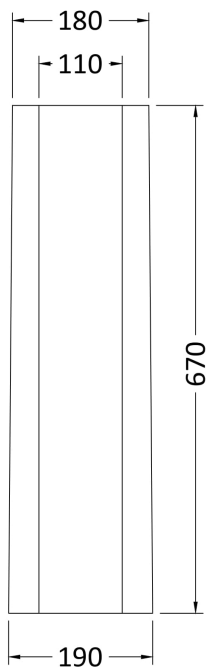

Sales Code: Cml003

Description: Melbourne 2Th Large Basin & Pedestal

Packaging Details

Barcode: 5055275897003

Sales Code: NCS122

Description: Melbourne Large Basin 2Th

Product Dimensions

Height (mm):	232
Width (mm):	550
Depth (mm):	475
Nett Weight (kg):	12.5

Packaging Dimensions

Height (mm):	245
Width (mm):	570
Depth (mm):	485
Gross Weight (kg):	12.7

Packaging Data

Box Colour:	Brown Cardboard Box
Box Qty:	1
Label Size:	110 x 50
Label Colour:	White Label
Label Qty:	2

Outer Box Dimensions (If Applicable)

Height (mm):	
Width (mm):	
Depth (mm):	
Gross Weight (kg):	
Barcode:	5055369026517

Product Details

Country of Origin:	China
Fitting Instruction:	No
Certification:	CE: No WRAS: N/A WRAS No: N/A
Product Material:	Vitreous China
Fixing Supplied:	Not Applicable

Sales Code: NCS103

Description: Melbourne Pedestal

Product Dimensions

Height (mm):	670
Width (mm):	180
Depth (mm):	180
Nett Weight (kg):	11.5

Packaging Dimensions

Height (mm):	710
Width (mm):	190
Depth (mm):	190
Gross Weight (kg):	11.7