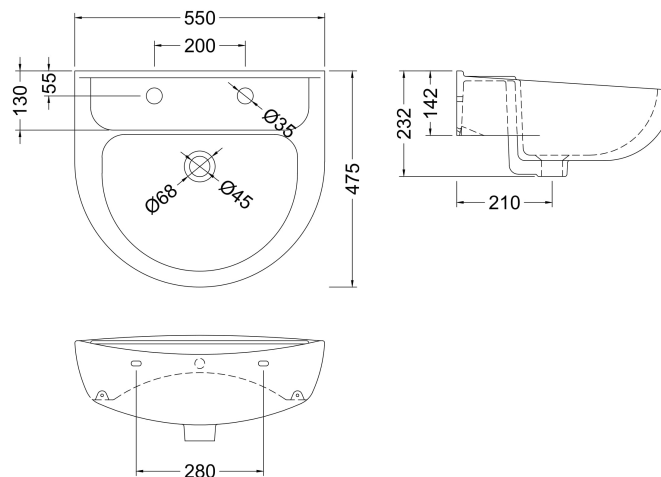

Sales Code: Cml003

Description: Melbourne 2Th Large Basin & Pedestal

Packaging Details

Barcode: 5055275897003

Sales Code: NCS122

Description: Melbourne Large Basin 2Th

Product Dimensions

Height (mm):	232
Width (mm):	550
Depth (mm):	475
Nett Weight (kg):	12.5

Packaging Dimensions

Height (mm):	245
Width (mm):	570
Depth (mm):	485
Gross Weight (kg):	12.7

Packaging Data

Box Colour:	Brown Cardboard Box
Box Qty:	1
Label Size:	110 x 50
Label Colour:	White Label
Label Qty:	2

Outer Box Dimensions (If Applicable)

Height (mm):	
Width (mm):	
Depth (mm):	
Gross Weight (kg):	
Barcode:	5055369026517

Product Details

Country of Origin:	China
Fitting Instruction:	No
Certification:	CE: No WRAS: N/A WRAS No: N/A
Product Material:	Vitreous China
Fixing Supplied:	Not Applicable

Sales Code: NCS103

Description: Melbourne Pedestal

Product Dimensions

Height (mm):	670
Width (mm):	180
Depth (mm):	180
Nett Weight (kg):	11.5

Packaging Dimensions

Height (mm):	710
Width (mm):	190
Depth (mm):	190
Gross Weight (kg):	11.7