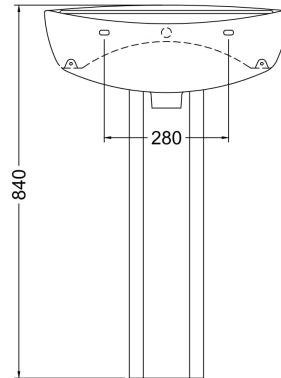

Sales Code: Cml003

Description: Melbourne 2Th Large Basin & Pedestal

Packaging Details

Barcode: 5055275897003

Sales Code: NCS122

Description: Melbourne Large Basin 2Th

Product Dimensions

Height (mm):	232
Width (mm):	550
Depth (mm):	475
Nett Weight (kg):	12.5

Packaging Dimensions

Height (mm):	245
Width (mm):	570
Depth (mm):	485
Gross Weight (kg):	12.7

Packaging Data

Box Colour:	Brown Cardboard Box
Box Qty:	1
Label Size:	110 x 50
Label Colour:	White Label
Label Qty:	2

Outer Box Dimensions (If Applicable)

Height (mm):	
Width (mm):	
Depth (mm):	
Gross Weight (kg):	
Barcode:	5055369026517

Product Details

Country of Origin:	China
Fitting Instruction:	No
Certification:	CE: No WRAS: N/A WRAS No: N/A
Product Material:	Vitreous China
Fixing Supplied:	Not Applicable

Sales Code: NCS103

Description: Melbourne Pedestal

Product Dimensions

Height (mm):	670
Width (mm):	180
Depth (mm):	180
Nett Weight (kg):	11.5

Packaging Dimensions

Height (mm):	710
Width (mm):	190
Depth (mm):	190
Gross Weight (kg):	11.7