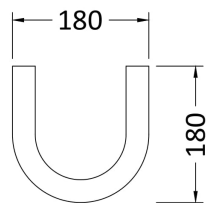

Sales Code: Cml003

Description: Melbourne 2Th Large Basin & Pedestal

Packaging Details

Barcode: 5055275897003

Sales Code: NCS122

Description: Melbourne Large Basin 2Th

Product Dimensions

Height (mm):	232
Width (mm):	550
Depth (mm):	475
Nett Weight (kg):	12.5

Packaging Dimensions

Height (mm):	245
Width (mm):	570
Depth (mm):	485
Gross Weight (kg):	12.7

Packaging Data

Box Colour:	Brown Cardboard Box
Box Qty:	1
Label Size:	110 x 50
Label Colour:	White Label
Label Qty:	2

Outer Box Dimensions (If Applicable)

Height (mm):	
Width (mm):	
Depth (mm):	
Gross Weight (kg):	
Barcode:	5055369026517

Product Details

Country of Origin:	China
Fitting Instruction:	No
Certification:	CE: No WRAS: N/A WRAS No: N/A
Product Material:	Vitreous China
Fixing Supplied:	Not Applicable

Sales Code: NCS103

Description: Melbourne Pedestal

Product Dimensions

Height (mm):	670
Width (mm):	180
Depth (mm):	180
Nett Weight (kg):	11.5

Packaging Dimensions

Height (mm):	710
Width (mm):	190
Depth (mm):	190
Gross Weight (kg):	11.7