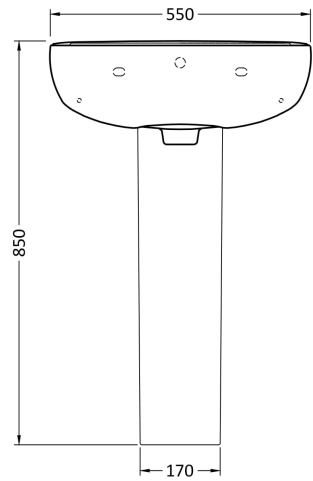

Sales Code: Clw003

Description: Lawton 550mm Basin & Pedestal

Packaging Details

Barcode: 5055275867426

Sales Code: NMU102

Description: 560mm Basin 1Th

Product Dimensions

Height (mm):	220
Width (mm):	550
Depth (mm):	480
Nett Weight (kg):	15.4

Packaging Dimensions

Height (mm):	230
Width (mm):	560
Depth (mm):	490
Gross Weight (kg):	15.6

Packaging Data

Box Colour:	Brown Cardboard Box
Box Qty:	1
Label Size:	100 x 50
Label Colour:	White Label
Label Qty:	2

Outer Box Dimensions (If Applicable)

Height (mm):	
Width (mm):	
Depth (mm):	
Gross Weight (kg):	
Barcode:	5055369083060

Product Details

Country of Origin:	China
Fitting Instruction:	No
Certification:	CE: No WRAS: N/A WRAS No: N/A
Product Material:	Vitreous China
Fixing Supplied:	No

Sales Code: NCS103

Description: Melbourne Pedestal

Product Dimensions

Height (mm):	670
Width (mm):	180
Depth (mm):	180
Nett Weight (kg):	11.5

Packaging Dimensions

Height (mm):	710
Width (mm):	190
Depth (mm):	190
Gross Weight (kg):	11.7