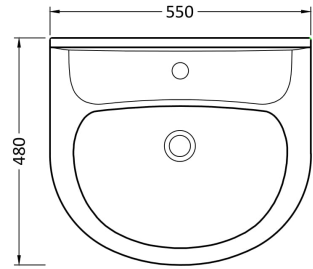

Sales Code: Clw003

Description: Lawton 550mm Basin & Pedestal

Packaging Details

Barcode: 5055275867426

Sales Code: NMU102

Description: 560mm Basin 1Th

Product Dimensions

Height (mm):	220
Width (mm):	550
Depth (mm):	480
Nett Weight (kg):	15.4

Packaging Dimensions

Height (mm):	230
Width (mm):	560
Depth (mm):	490
Gross Weight (kg):	15.6

Packaging Data

Box Colour:	Brown Cardboard Box
Box Qty:	1
Label Size:	100 x 50
Label Colour:	White Label
Label Qty:	2

Outer Box Dimensions (If Applicable)

Height (mm):	
Width (mm):	
Depth (mm):	
Gross Weight (kg):	
Barcode:	5055369083060

Product Details

Country of Origin:	China
Fitting Instruction:	No
Certification:	CE: No WRAS: N/A WRAS No: N/A
Product Material:	Vitreous China
Fixing Supplied:	No

Sales Code: NCS103

Description: Melbourne Pedestal

Product Dimensions

Height (mm):	670
Width (mm):	180
Depth (mm):	180
Nett Weight (kg):	11.5

Packaging Dimensions

Height (mm):	710
Width (mm):	190
Depth (mm):	190
Gross Weight (kg):	11.7