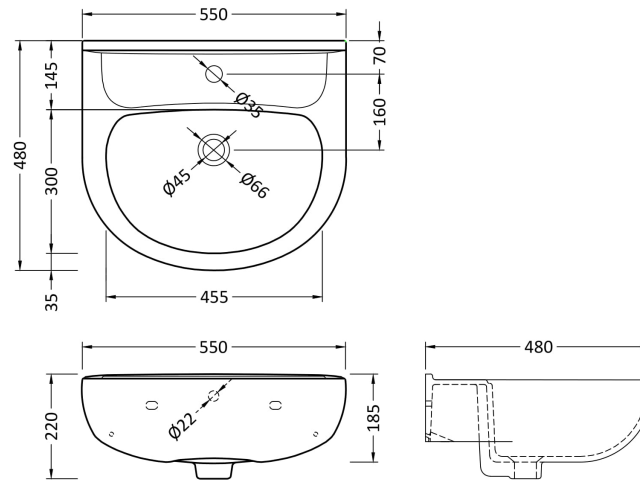

Sales Code: Clw003

Description: Lawton 550mm Basin & Pedestal

Packaging Details

Barcode: 5055275867426

Sales Code: NMU102

Description: 560mm Basin 1Th

Product Dimensions

Height (mm):	220
Width (mm):	550
Depth (mm):	480
Nett Weight (kg):	15.4

Packaging Dimensions

Height (mm):	230
Width (mm):	560
Depth (mm):	490
Gross Weight (kg):	15.6

Packaging Data

Box Colour:	Brown Cardboard Box
Box Qty:	1
Label Size:	100 x 50
Label Colour:	White Label
Label Qty:	2

Outer Box Dimensions (If Applicable)

Height (mm):	
Width (mm):	
Depth (mm):	
Gross Weight (kg):	
Barcode:	5055369083060

Product Details

Country of Origin:	China
Fitting Instruction:	No
Certification:	CE: No WRAS: N/A WRAS No: N/A
Product Material:	Vitreous China
Fixing Supplied:	No

Sales Code: NCS103

Description: Melbourne Pedestal

Product Dimensions

Height (mm):	670
Width (mm):	180
Depth (mm):	180
Nett Weight (kg):	11.5

Packaging Dimensions

Height (mm):	710
Width (mm):	190
Depth (mm):	190
Gross Weight (kg):	11.7