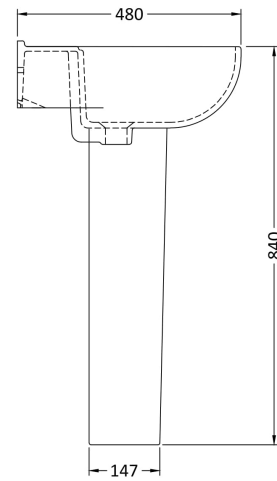

Sales Code: Clw003

Description: Lawton 550mm Basin & Pedestal

Packaging Details

Barcode: 5055275867426

Sales Code: NMU102

Description: 560mm Basin 1Th

Product Dimensions

Height (mm):	220
Width (mm):	550
Depth (mm):	480
Nett Weight (kg):	15.4

Packaging Dimensions

Height (mm):	230
Width (mm):	560
Depth (mm):	490
Gross Weight (kg):	15.6

Packaging Data

Box Colour:	Brown Cardboard Box
Box Qty:	1
Label Size:	100 x 50
Label Colour:	White Label
Label Qty:	2

Outer Box Dimensions (If Applicable)

Height (mm):	
Width (mm):	
Depth (mm):	
Gross Weight (kg):	
Barcode:	5055369083060

Product Details

Country of Origin:	China
Fitting Instruction:	No
Certification:	CE: No WRAS: N/A WRAS No: N/A
Product Material:	Vitreous China
Fixing Supplied:	No

Sales Code: NCS103

Description: Melbourne Pedestal

Product Dimensions

Height (mm):	670
Width (mm):	180
Depth (mm):	180
Nett Weight (kg):	11.5

Packaging Dimensions

Height (mm):	710
Width (mm):	190
Depth (mm):	190
Gross Weight (kg):	11.7