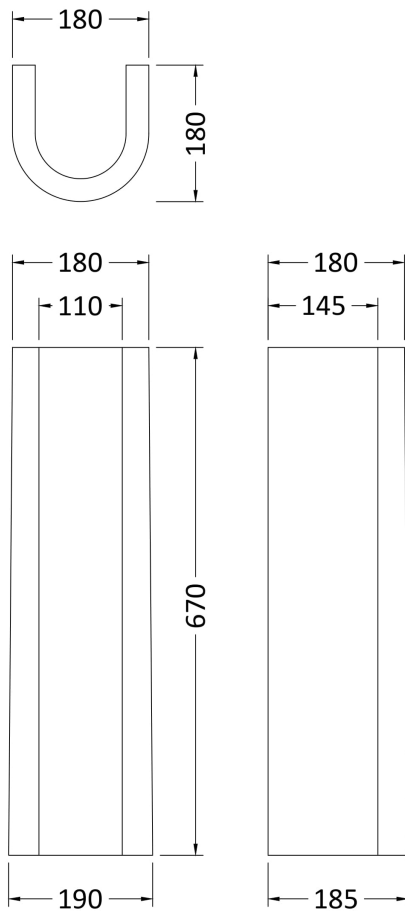

Sales Code: Clw003

Description: Lawton 550mm Basin & Pedestal

Packaging Details

Barcode: 5055275867426

Sales Code: NMU102

Description: 560mm Basin 1Th

Product Dimensions

Height (mm):	220
Width (mm):	550
Depth (mm):	480
Nett Weight (kg):	15.4

Packaging Dimensions

Height (mm):	230
Width (mm):	560
Depth (mm):	490
Gross Weight (kg):	15.6

Packaging Data

Box Colour:	Brown Cardboard Box
Box Qty:	1
Label Size:	100 x 50
Label Colour:	White Label
Label Qty:	2

Outer Box Dimensions (If Applicable)

Height (mm):	
Width (mm):	
Depth (mm):	
Gross Weight (kg):	
Barcode:	5055369083060

Product Details

Country of Origin:	China
Fitting Instruction:	No
Certification:	CE: No WRAS: N/A WRAS No: N/A
Product Material:	Vitreous China
Fixing Supplied:	No

Sales Code: NCS103

Description: Melbourne Pedestal

Product Dimensions

Height (mm):	670
Width (mm):	180
Depth (mm):	180
Nett Weight (kg):	11.5

Packaging Dimensions

Height (mm):	710
Width (mm):	190
Depth (mm):	190
Gross Weight (kg):	11.7