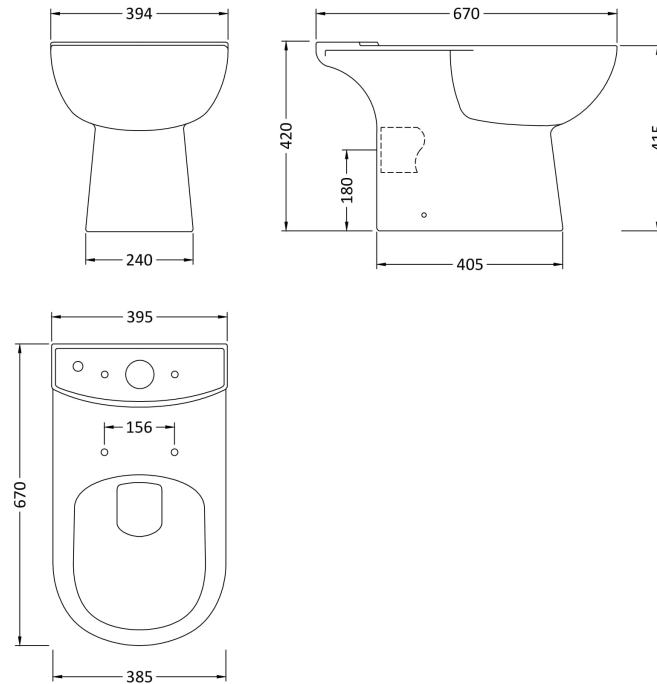

Sales Code: Clw002

Description: Lawton Close Coupled Wc

Packaging Details

Barcode: 5055275867433

Sales Code: NCA620

Description: Lawton New Pan

Product Dimensions

Height (mm):	420
Width (mm):	395
Depth (mm):	670
Nett Weight (kg):	26.5

Packaging Dimensions

Height (mm):	450
Width (mm):	405
Depth (mm):	680
Gross Weight (kg):	27

Packaging Data

Box Colour:	Brown Cardboard Box - Printed
Box Qty:	1
Label Size:	100 x 50
Label Colour:	Not Applicable
Label Qty:	0

Outer Box Dimensions (If Applicable)

Height (mm):	
Width (mm):	
Depth (mm):	
Gross Weight (kg):	
Barcode:	5055369069279

Product Details

Country of Origin:	China
Fitting Instruction:	No
Certification:	CE: Yes WRAS: N/A WRAS No: N/A
Product Material:	Vitreous China
Fixing Supplied:	No

Sales Code: NCA621

Description: Lawton New Cistern

Product Dimensions

Height (mm):	405
Width (mm):	395
Depth (mm):	142
Nett Weight (kg):	13.8

Packaging Dimensions

Height (mm):	420
Width (mm):	160
Depth (mm):	450
Gross Weight (kg):	14