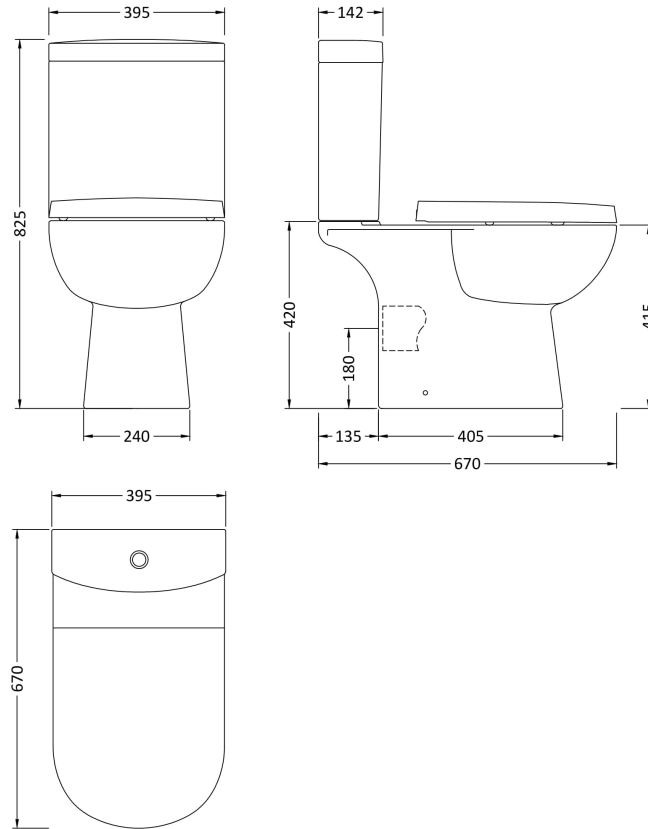

Sales Code: Clw002

Description: Lawton Close Coupled Wc

Packaging Details

Barcode: 5055275867433

Sales Code: NCA620

Description: Lawton New Pan

Product Dimensions

Height (mm):	420
Width (mm):	395
Depth (mm):	670
Nett Weight (kg):	26.5

Packaging Dimensions

Height (mm):	450
Width (mm):	405
Depth (mm):	680
Gross Weight (kg):	27

Packaging Data

Box Colour:	Brown Cardboard Box - Printed
Box Qty:	1
Label Size:	100 x 50
Label Colour:	Not Applicable
Label Qty:	0

Outer Box Dimensions (If Applicable)

Height (mm):	
Width (mm):	
Depth (mm):	
Gross Weight (kg):	
Barcode:	5055369069279

Product Details

Country of Origin:	China
Fitting Instruction:	No
Certification:	CE: Yes WRAS: N/A WRAS No: N/A
Product Material:	Vitreous China
Fixing Supplied:	No

Sales Code: NCA621

Description: Lawton New Cistern

Product Dimensions

Height (mm):	405
Width (mm):	395
Depth (mm):	142
Nett Weight (kg):	13.8

Packaging Dimensions

Height (mm):	420
Width (mm):	160
Depth (mm):	450
Gross Weight (kg):	14