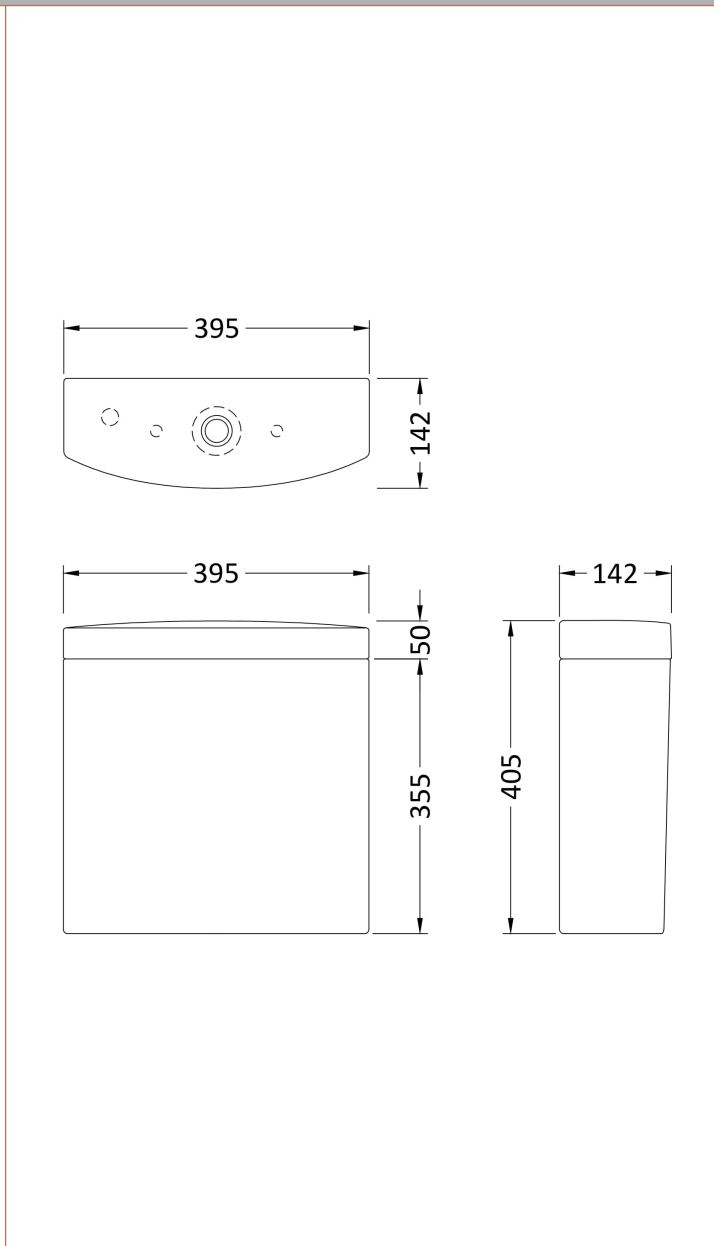

Sales Code: Clw002

Description: Lawton Close Coupled Wc

Packaging Details

Barcode: 5055275867433

Sales Code: NCA620

Description: Lawton New Pan

Product Dimensions

Height (mm):	420
Width (mm):	395
Depth (mm):	670
Nett Weight (kg):	26.5

Packaging Dimensions

Height (mm):	450
Width (mm):	405
Depth (mm):	680
Gross Weight (kg):	27

Packaging Data

Box Colour:	Brown Cardboard Box - Printed
Box Qty:	1
Label Size:	100 x 50
Label Colour:	Not Applicable
Label Qty:	0

Outer Box Dimensions (If Applicable)

Height (mm):	
Width (mm):	
Depth (mm):	
Gross Weight (kg):	
Barcode:	5055369069279

Product Details

Country of Origin:	China
Fitting Instruction:	No
Certification:	CE: Yes WRAS: N/A WRAS No: N/A
Product Material:	Vitreous China
Fixing Supplied:	No

Sales Code: NCA621

Description: Lawton New Cistern

Product Dimensions

Height (mm):	405
Width (mm):	395
Depth (mm):	142
Nett Weight (kg):	13.8

Packaging Dimensions

Height (mm):	420
Width (mm):	160
Depth (mm):	450
Gross Weight (kg):	14