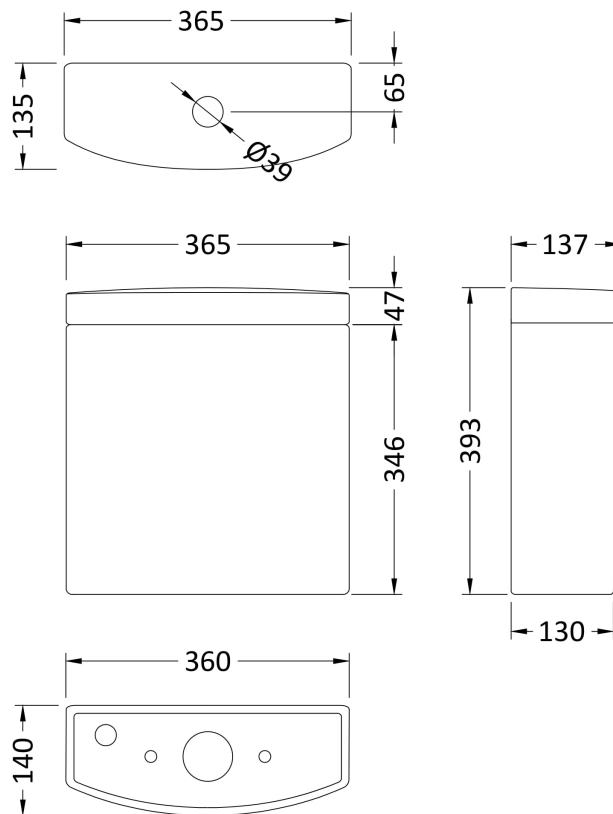

### Product Dimensions

Height (mm):	400
Width (mm):	360
Depth (mm):	625
Nett Weight (kg):	23.7

### Packaging Dimensions

Height (mm):	410
Width (mm):	380
Depth (mm):	650
Gross Weight (kg):	24.2

### Outer Box Dimensions (If Applicable)

Height (mm):	
Width (mm):	
Depth (mm):	
Gross Weight (kg):	
Barcode:	5055369069224

Sales Code: NCA381

Description: Lawton Curved Cistern

**Product Dimensions**

Height (mm):	393
Width (mm):	365
Depth (mm):	137
Nett Weight (kg):	12.6

**Packaging Dimensions**

Height (mm):	420
Width (mm):	410
Depth (mm):	160
Gross Weight (kg):	12.8