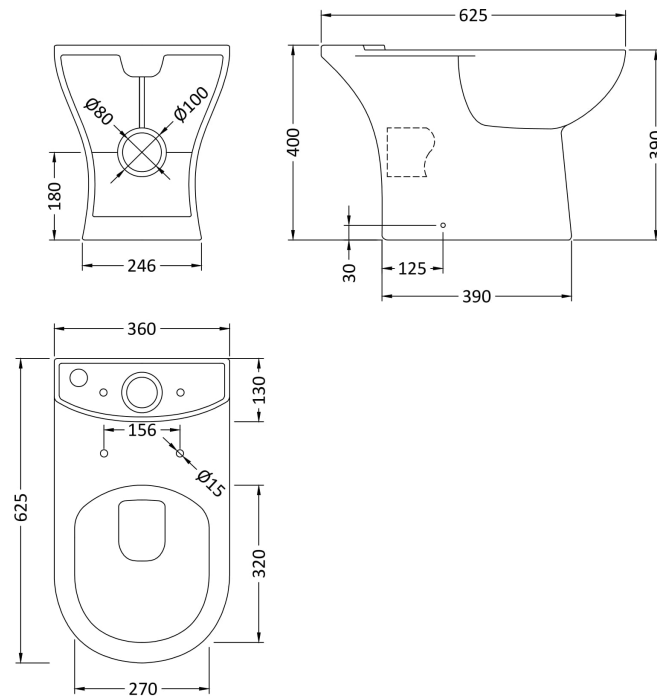

### Product Dimensions

Height (mm):	400
Width (mm):	360
Depth (mm):	625
Nett Weight (kg):	23.7

### Packaging Dimensions

Height (mm):	410
Width (mm):	380
Depth (mm):	650
Gross Weight (kg):	24.2

### Outer Box Dimensions (If Applicable)

Height (mm):	
Width (mm):	
Depth (mm):	
Gross Weight (kg):	
Barcode:	5055369069224

Sales Code: NCA381

Description: Lawton Curved Cistern

**Product Dimensions**

Height (mm):	393
Width (mm):	365
Depth (mm):	137
Nett Weight (kg):	12.6

**Packaging Dimensions**

Height (mm):	420
Width (mm):	410
Depth (mm):	160
Gross Weight (kg):	12.8