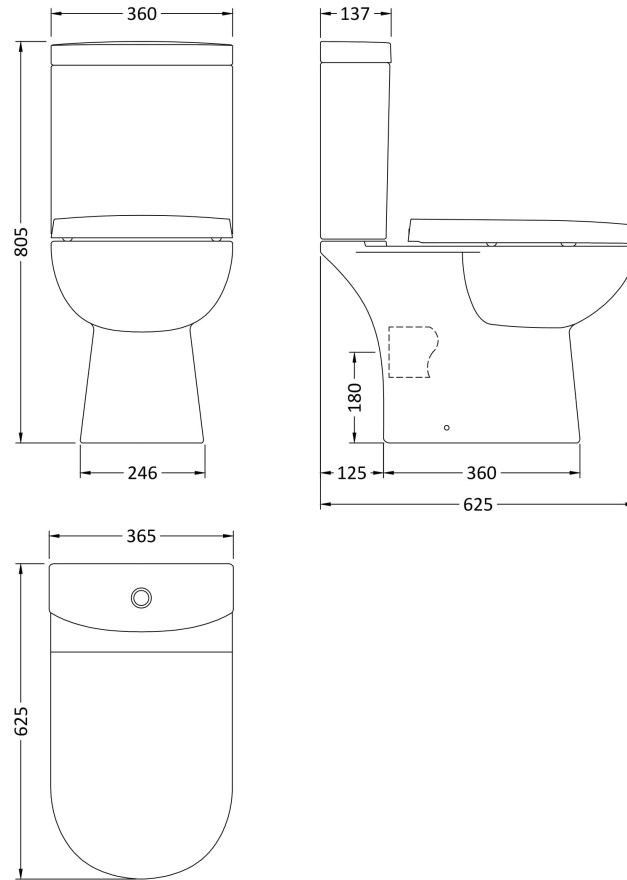

Sales Code: Clw001

Description: Lawton Compact Wc

Packaging Details

Barcode: 5055275867440