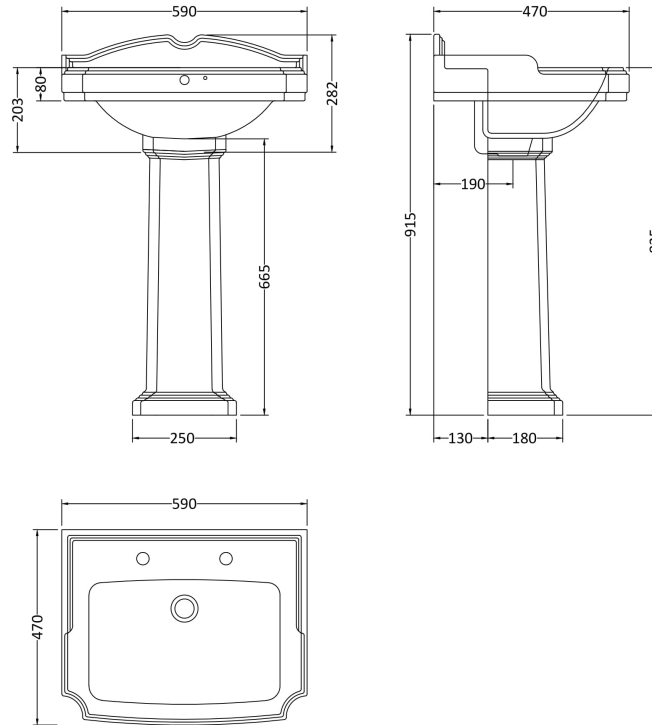

Sales Code: Clg004

Description: Legend 580mm 2 Th Basin & Pedestal

Packaging Details

Barcode: 5055275866863

Sales Code: NCS403

Description: Legend Pedestal

Product Dimensions

Height (mm):	690
Width (mm):	260
Depth (mm):	160
Nett Weight (kg):	10.56

Packaging Dimensions

Height (mm):	700
Width (mm):	270
Depth (mm):	200
Gross Weight (kg):	11

Packaging Data

Box Colour:	Brown Cardboard Box - Printed
Box Qty:	1
Label Size:	100 x 50
Label Colour:	Not Applicable
Label Qty:	0

Outer Box Dimensions (If Applicable)

Height (mm):	
Width (mm):	
Depth (mm):	
Gross Weight (kg):	
Barcode:	5055369026579

Product Details

Country of Origin:	China
Fitting Instruction:	No
Certification:	CE: N/A WRAS: N/A WRAS No: N/A
Product Material:	Vitreous China
Fixing Supplied:	No

Sales Code: NCS422

Description: Legend Large Basin 2Th

Product Dimensions

Height (mm):	280
Width (mm):	590
Depth (mm):	470
Nett Weight (kg):	18.54

Packaging Dimensions

Height (mm):	290
Width (mm):	510
Depth (mm):	590
Gross Weight (kg):	19.2