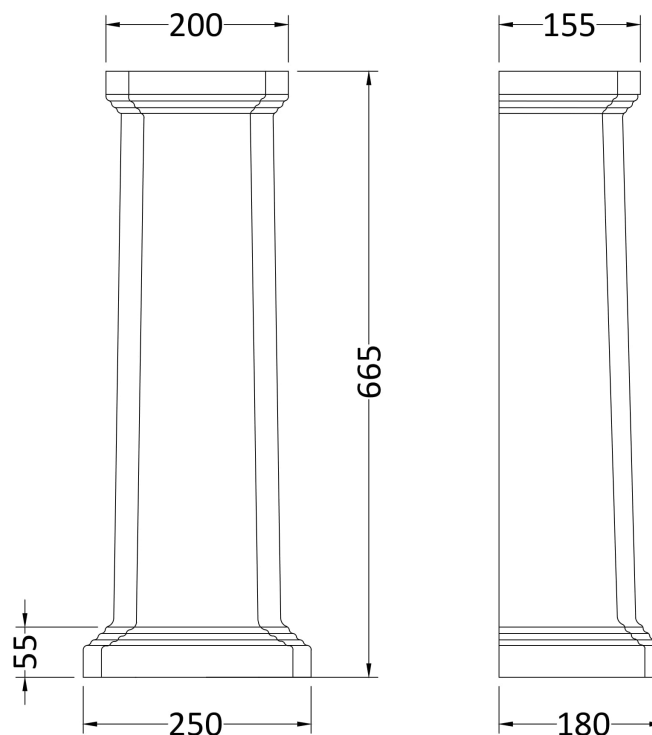

Sales Code: Clg004

Description: Legend 580mm 2 Th Basin & Pedestal

Packaging Details

Barcode: 5055275866863

Sales Code: NCS403

Description: Legend Pedestal

Product Dimensions

Height (mm):	690
Width (mm):	260
Depth (mm):	160
Nett Weight (kg):	10.56

Packaging Dimensions

Height (mm):	700
Width (mm):	270
Depth (mm):	200
Gross Weight (kg):	11

Packaging Data

Box Colour:	Brown Cardboard Box - Printed
Box Qty:	1
Label Size:	100 x 50
Label Colour:	Not Applicable
Label Qty:	0

Outer Box Dimensions (If Applicable)

Height (mm):	
Width (mm):	
Depth (mm):	
Gross Weight (kg):	
Barcode:	5055369026579

Product Details

Country of Origin:	China
Fitting Instruction:	No
Certification:	CE: N/A WRAS: N/A WRAS No: N/A
Product Material:	Vitreous China
Fixing Supplied:	No

Sales Code: NCS422

Description: Legend Large Basin 2Th

Product Dimensions

Height (mm):	280
Width (mm):	590
Depth (mm):	470
Nett Weight (kg):	18.54

Packaging Dimensions

Height (mm):	290
Width (mm):	510
Depth (mm):	590
Gross Weight (kg):	19.2