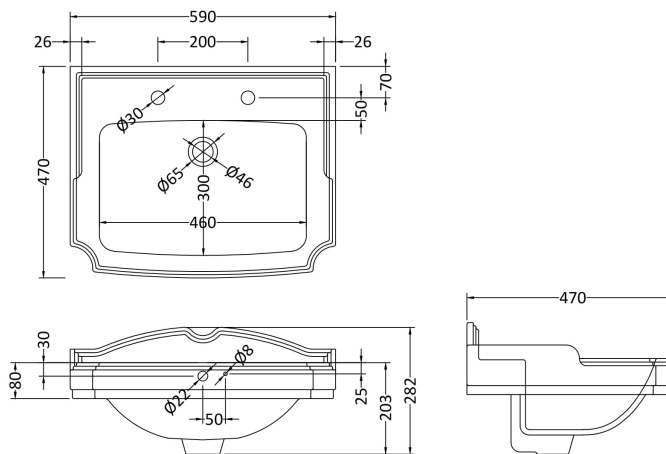

Sales Code: Clg004

Description: Legend 580mm 2 Th Basin & Pedestal

Packaging Details

Barcode: 5055275866863

Sales Code: NCS403

Description: Legend Pedestal

Product Dimensions

Height (mm):	690
Width (mm):	260
Depth (mm):	160
Nett Weight (kg):	10.56

Packaging Dimensions

Height (mm):	700
Width (mm):	270
Depth (mm):	200
Gross Weight (kg):	11

Packaging Data

Box Colour:	Brown Cardboard Box - Printed
Box Qty:	1
Label Size:	100 x 50
Label Colour:	Not Applicable
Label Qty:	0

Outer Box Dimensions (If Applicable)

Height (mm):	
Width (mm):	
Depth (mm):	
Gross Weight (kg):	
Barcode:	5055369026579

Product Details

Country of Origin:	China
Fitting Instruction:	No
Certification:	CE: N/A WRAS: N/A WRAS No: N/A
Product Material:	Vitreous China
Fixing Supplied:	No

Sales Code: NCS422

Description: Legend Large Basin 2Th

Product Dimensions

Height (mm):	280
Width (mm):	590
Depth (mm):	470
Nett Weight (kg):	18.54

Packaging Dimensions

Height (mm):	290
Width (mm):	510
Depth (mm):	590
Gross Weight (kg):	19.2