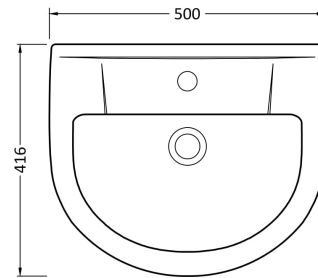

Sales Code: Chm004

Description: Harmony 500mm Basin & Semi Pedestal

Packaging Details

Barcode: 5055275867419

Sales Code: NCH604

Description: Harmony 500 Basin 1Th

Product Dimensions

Height (mm):	175
Width (mm):	500
Depth (mm):	416
Nett Weight (kg):	15

Packaging Dimensions

Height (mm):	192
Width (mm):	570
Depth (mm):	440
Gross Weight (kg):	15.2

Packaging Data

Box Colour:	Brown Cardboard Box
Box Qty:	1
Label Size:	100 x 50
Label Colour:	White Label
Label Qty:	2

Outer Box Dimensions (If Applicable)

Height (mm):	
Width (mm):	
Depth (mm):	
Gross Weight (kg):	
Barcode:	5055275827147

Product Details

Country of Origin:	China
Fitting Instruction:	No
Certification:	CE: WRAS: N/A WRAS No: N/A
Product Material:	Vitreous China
Fixing Supplied:	No

Sales Code: NCU807

Description: Semi Pedestal

Product Dimensions

Height (mm):	280
Width (mm):	190
Depth (mm):	280
Nett Weight (kg):	6.4

Packaging Dimensions

Height (mm):	300
Width (mm):	210
Depth (mm):	295
Gross Weight (kg):	6.6