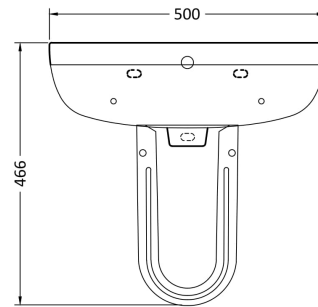

Sales Code: Chm004

Description: Harmony 500mm Basin & Semi Pedestal

Packaging Details

Barcode: 5055275867419

Sales Code: NCH604

Description: Harmony 500 Basin 1Th

Product Dimensions

Height (mm):	175
Width (mm):	500
Depth (mm):	416
Nett Weight (kg):	15

Packaging Dimensions

Height (mm):	192
Width (mm):	570
Depth (mm):	440
Gross Weight (kg):	15.2

Packaging Data

Box Colour:	Brown Cardboard Box
Box Qty:	1
Label Size:	100 x 50
Label Colour:	White Label
Label Qty:	2

Outer Box Dimensions (If Applicable)

Height (mm):	
Width (mm):	
Depth (mm):	
Gross Weight (kg):	
Barcode:	5055275827147

Product Details

Country of Origin:	China
Fitting Instruction:	No
Certification:	CE: WRAS: N/A WRAS No: N/A
Product Material:	Vitreous China
Fixing Supplied:	No

Sales Code: NCU807

Description: Semi Pedestal

Product Dimensions

Height (mm):	280
Width (mm):	190
Depth (mm):	280
Nett Weight (kg):	6.4

Packaging Dimensions

Height (mm):	300
Width (mm):	210
Depth (mm):	295
Gross Weight (kg):	6.6