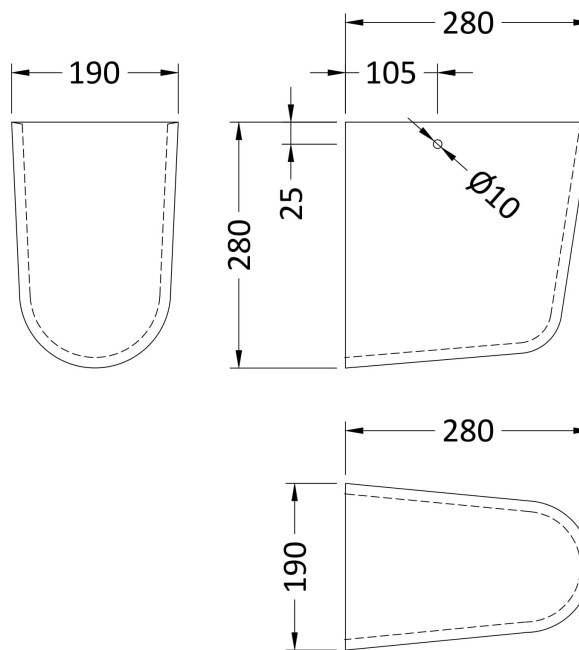

Sales Code: Chm004

Description: Harmony 500mm Basin & Semi Pedestal

Packaging Details

Barcode: 5055275867419

Sales Code: NCH604

Description: Harmony 500 Basin 1Th

Product Dimensions

Height (mm):	175
Width (mm):	500
Depth (mm):	416
Nett Weight (kg):	15

Packaging Dimensions

Height (mm):	192
Width (mm):	570
Depth (mm):	440
Gross Weight (kg):	15.2

Packaging Data

Box Colour:	Brown Cardboard Box
Box Qty:	1
Label Size:	100 x 50
Label Colour:	White Label
Label Qty:	2

Outer Box Dimensions (If Applicable)

Height (mm):	
Width (mm):	
Depth (mm):	
Gross Weight (kg):	
Barcode:	5055275827147

Product Details

Country of Origin:	China
Fitting Instruction:	No
Certification:	CE: WRAS: N/A WRAS No: N/A
Product Material:	Vitreous China
Fixing Supplied:	No

Sales Code: NCU807

Description: Semi Pedestal

Product Dimensions

Height (mm):	280
Width (mm):	190
Depth (mm):	280
Nett Weight (kg):	6.4

Packaging Dimensions

Height (mm):	300
Width (mm):	210
Depth (mm):	295
Gross Weight (kg):	6.6