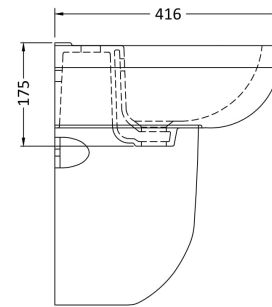

Sales Code: Chm004

Description: Harmony 500mm Basin & Semi Pedestal

Packaging Details

Barcode: 5055275867419

Sales Code: NCH604

Description: Harmony 500 Basin 1Th

Product Dimensions

Height (mm):	175
Width (mm):	500
Depth (mm):	416
Nett Weight (kg):	15

Packaging Dimensions

Height (mm):	192
Width (mm):	570
Depth (mm):	440
Gross Weight (kg):	15.2

Packaging Data

Box Colour:	Brown Cardboard Box
Box Qty:	1
Label Size:	100 x 50
Label Colour:	White Label
Label Qty:	2

Outer Box Dimensions (If Applicable)

Height (mm):	
Width (mm):	
Depth (mm):	
Gross Weight (kg):	
Barcode:	5055275827147

Product Details

Country of Origin:	China
Fitting Instruction:	No
Certification:	CE: WRAS: N/A WRAS No: N/A
Product Material:	Vitreous China
Fixing Supplied:	No

Sales Code: NCU807

Description: Semi Pedestal

Product Dimensions

Height (mm):	280
Width (mm):	190
Depth (mm):	280
Nett Weight (kg):	6.4

Packaging Dimensions

Height (mm):	300
Width (mm):	210
Depth (mm):	295
Gross Weight (kg):	6.6