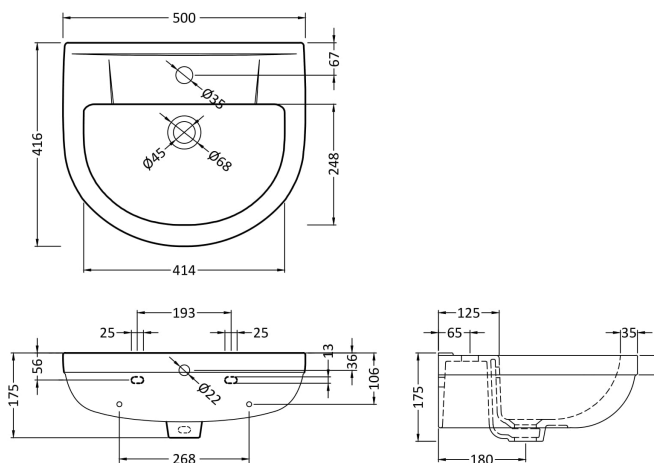

Sales Code: Chm004

Description: Harmony 500mm Basin & Semi Pedestal

Packaging Details

Barcode: 5055275867419

Sales Code: NCH604

Description: Harmony 500 Basin 1Th

Product Dimensions

Height (mm):	175
Width (mm):	500
Depth (mm):	416
Nett Weight (kg):	15

Packaging Dimensions

Height (mm):	192
Width (mm):	570
Depth (mm):	440
Gross Weight (kg):	15.2

Packaging Data

Box Colour:	Brown Cardboard Box
Box Qty:	1
Label Size:	100 x 50
Label Colour:	White Label
Label Qty:	2

Outer Box Dimensions (If Applicable)

Height (mm):	
Width (mm):	
Depth (mm):	
Gross Weight (kg):	
Barcode:	5055275827147

Product Details

Country of Origin:	China
Fitting Instruction:	No
Certification:	CE: WRAS: N/A WRAS No: N/A
Product Material:	Vitreous China
Fixing Supplied:	No

Sales Code: NCU807

Description: Semi Pedestal

Product Dimensions

Height (mm):	280
Width (mm):	190
Depth (mm):	280
Nett Weight (kg):	6.4

Packaging Dimensions

Height (mm):	300
Width (mm):	210
Depth (mm):	295
Gross Weight (kg):	6.6