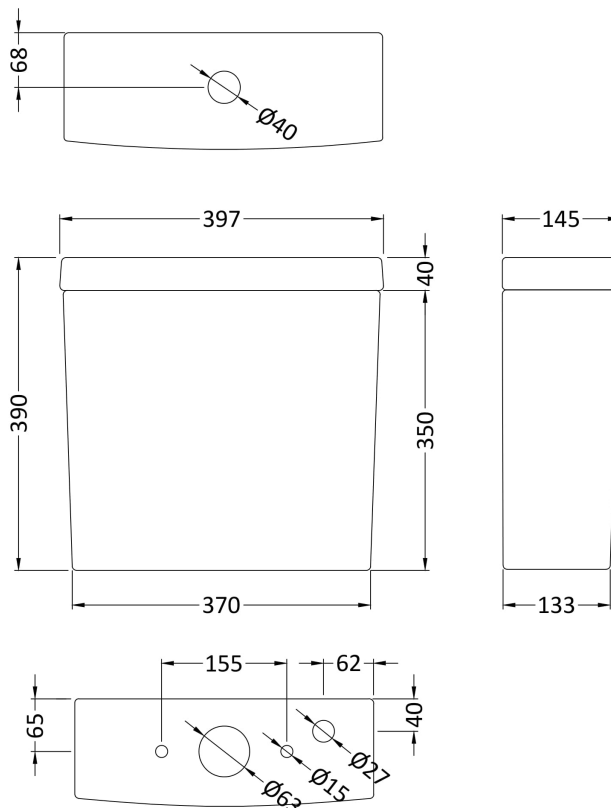

Sales Code: Chm003

Description: Harmony Pan & Cistern

Packaging Details

Barcode: 5055275814192

Sales Code: NCH601

Description: Harmony Cistern & Fittings

Product Dimensions

Height (mm):	390
Width (mm):	397
Depth (mm):	145
Nett Weight (kg):	13.5

Packaging Dimensions

Height (mm):	410
Width (mm):	425
Depth (mm):	170
Gross Weight (kg):	13.7

Packaging Data

Box Colour:	Brown Cardboard Box
Box Qty:	1
Label Size:	100 x 50
Label Colour:	White Label
Label Qty:	2

Outer Box Dimensions (If Applicable)

Height (mm):	
Width (mm):	
Depth (mm):	
Gross Weight (kg):	
Barcode:	5055275827123

Product Details

Country of Origin:	China
Fitting Instruction:	No
Certification:	CE: No WRAS: No WRAS No: N/A
Product Material:	Vitreous China
Fixing Supplied:	No

Sales Code: NCH600B

Description: Harmony Pan Without Seat

Product Dimensions

Height (mm):	407
Width (mm):	370
Depth (mm):	625
Nett Weight (kg):	25.5

Packaging Dimensions

Height (mm):	445
Width (mm):	400
Depth (mm):	650
Gross Weight (kg):	26