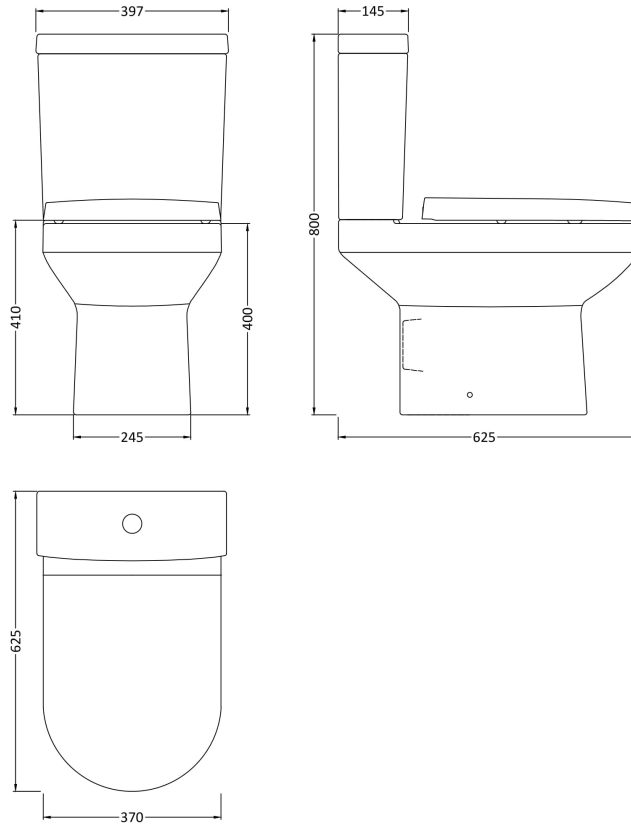

Sales Code: Chm003

Description: Harmony Pan & Cistern

Packaging Details

Barcode: 5055275814192

Sales Code: NCH601

Description: Harmony Cistern & Fittings

Product Dimensions

Height (mm):	390
Width (mm):	397
Depth (mm):	145
Nett Weight (kg):	13.5

Packaging Dimensions

Height (mm):	410
Width (mm):	425
Depth (mm):	170
Gross Weight (kg):	13.7

Packaging Data

Box Colour:	Brown Cardboard Box
Box Qty:	1
Label Size:	100 x 50
Label Colour:	White Label
Label Qty:	2

Outer Box Dimensions (If Applicable)

Height (mm):	
Width (mm):	
Depth (mm):	
Gross Weight (kg):	
Barcode:	5055275827123

Product Details

Country of Origin:	China
Fitting Instruction:	No
Certification:	CE: No WRAS: No WRAS No: N/A
Product Material:	Vitreous China
Fixing Supplied:	No

Sales Code: NCH600B

Description: Harmony Pan Without Seat

Product Dimensions

Height (mm):	407
Width (mm):	370
Depth (mm):	625
Nett Weight (kg):	25.5

Packaging Dimensions

Height (mm):	445
Width (mm):	400
Depth (mm):	650
Gross Weight (kg):	26