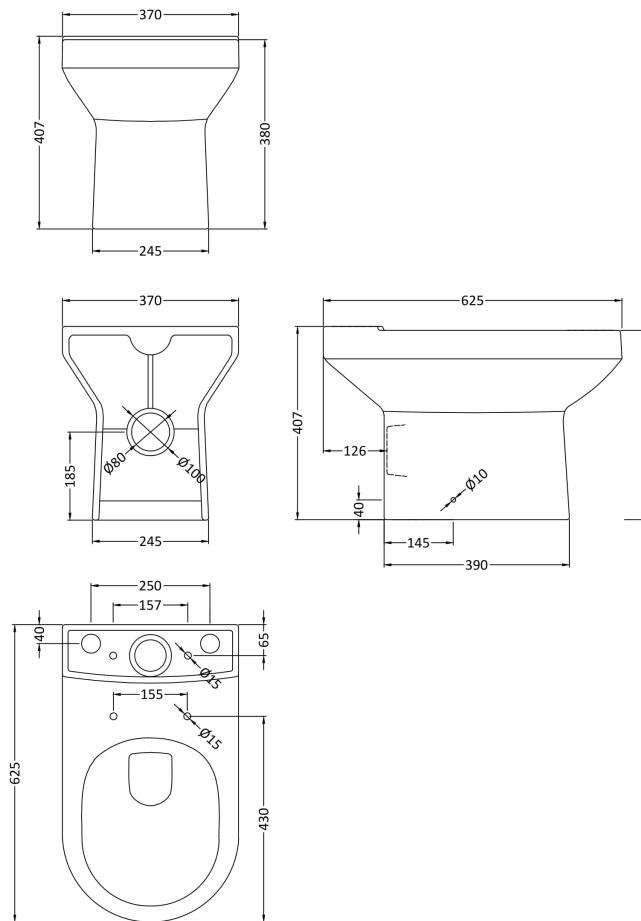

Sales Code: Chm003

Description: Harmony Pan & Cistern

Packaging Details

Barcode: 5055275814192

Sales Code: NCH601

Description: Harmony Cistern & Fittings

Product Dimensions

Height (mm):	390
Width (mm):	397
Depth (mm):	145
Nett Weight (kg):	13.5

Packaging Dimensions

Height (mm):	410
Width (mm):	425
Depth (mm):	170
Gross Weight (kg):	13.7

Packaging Data

Box Colour:	Brown Cardboard Box
Box Qty:	1
Label Size:	100 x 50
Label Colour:	White Label
Label Qty:	2

Outer Box Dimensions (If Applicable)

Height (mm):	
Width (mm):	
Depth (mm):	
Gross Weight (kg):	
Barcode:	5055275827123

Product Details

Country of Origin:	China
Fitting Instruction:	No
Certification:	CE: No WRAS: No WRAS No: N/A
Product Material:	Vitreous China
Fixing Supplied:	No

Sales Code: NCH600B

Description: Harmony Pan Without Seat

Product Dimensions

Height (mm):	407
Width (mm):	370
Depth (mm):	625
Nett Weight (kg):	25.5

Packaging Dimensions

Height (mm):	445
Width (mm):	400
Depth (mm):	650
Gross Weight (kg):	26