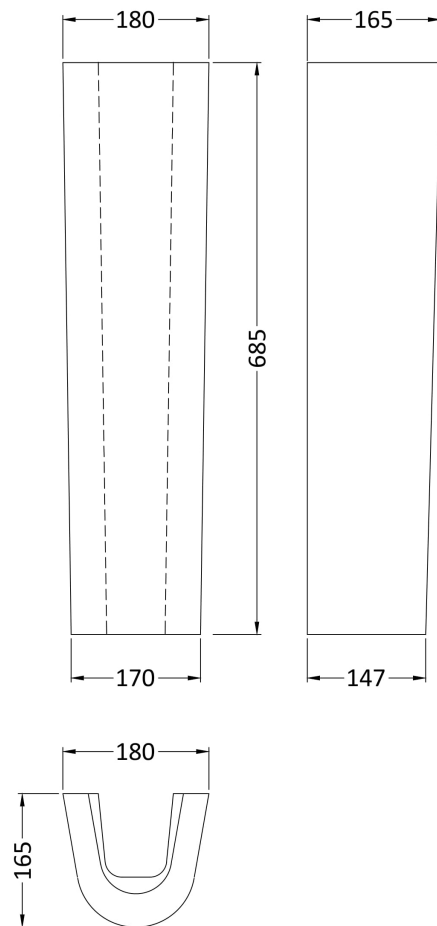

### Product Dimensions

Height (mm):	175
Width (mm):	500
Depth (mm):	416
Nett Weight (kg):	15

### Packaging Dimensions

Height (mm):	192
Width (mm):	570
Depth (mm):	440
Gross Weight (kg):	15.2

### Outer Box Dimensions (If Applicable)

Height (mm):	
Width (mm):	
Depth (mm):	
Gross Weight (kg):	
Barcode:	5055275827147

**Product Dimensions**

Height (mm):	685
Width (mm):	180
Depth (mm):	165
Nett Weight (kg):	9.2

**Packaging Dimensions**

Height (mm):	710
Width (mm):	180
Depth (mm):	190
Gross Weight (kg):	9.4

**Packaging Data**