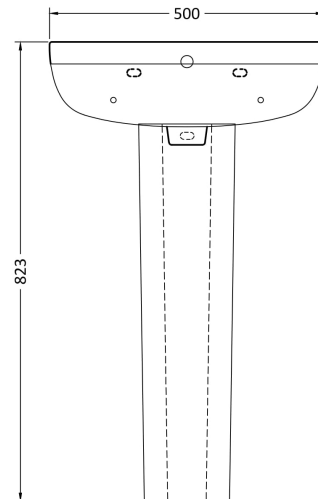

Sales Code: Chm002

Description: Harmony 500mm Basin & Pedestal

Packaging Details

Barcode: 5055275814109