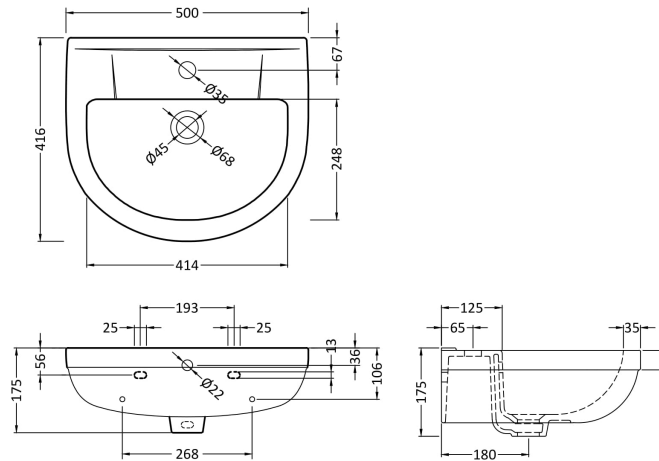

### Product Dimensions

Height (mm):	175
Width (mm):	500
Depth (mm):	416
Nett Weight (kg):	15

### Packaging Dimensions

Height (mm):	192
Width (mm):	570
Depth (mm):	440
Gross Weight (kg):	15.2

### Outer Box Dimensions (If Applicable)

Height (mm):	
Width (mm):	
Depth (mm):	
Gross Weight (kg):	
Barcode:	5055275827147

**Product Dimensions**

Height (mm):	685
Width (mm):	180
Depth (mm):	165
Nett Weight (kg):	9.2

**Packaging Dimensions**

Height (mm):	710
Width (mm):	180
Depth (mm):	190
Gross Weight (kg):	9.4

**Packaging Data**