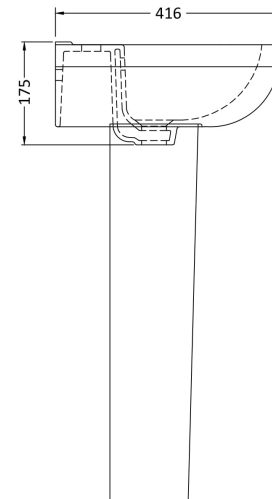

Sales Code: Chm002

Description: Harmony 500mm Basin & Pedestal

Packaging Details

Barcode: 5055275814109