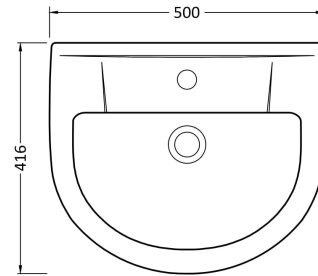

Sales Code: Chm002

Description: Harmony 500mm Basin & Pedestal

Packaging Details

Barcode: 5055275814109