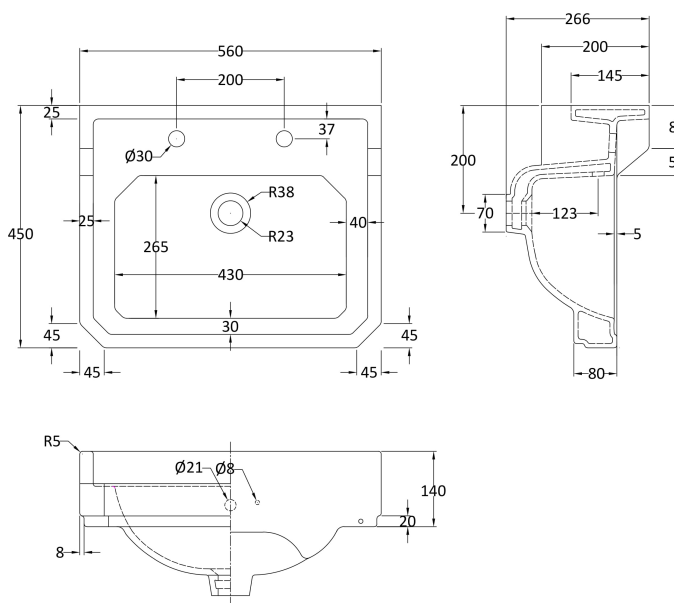

Sales Code: Cct004

Description: Carlton 560 2Th Basin & Full Pedestal

Packaging Details

Barcode: 5056211804895

Sales Code: NCS884

Description: 560mm Basin 2Th

Product Dimensions

Height (mm):	266
Width (mm):	560
Depth (mm):	450
Nett Weight (kg):	16.7

Packaging Dimensions

Height (mm):	287
Width (mm):	575
Depth (mm):	490
Gross Weight (kg):	17.5

Packaging Data

Box Colour:	Brown Cardboard Box - Printed
Box Qty:	1
Label Size:	100 x 50
Label Colour:	Not Applicable
Label Qty:	0

Outer Box Dimensions (If Applicable)

Height (mm):	
Width (mm):	
Depth (mm):	
Gross Weight (kg):	
Barcode:	5055369040025

Product Details

Country of Origin:	China
Fitting Instruction:	No
Certification:	CE: N/A WRAS: N/A WRAS No: N/A
Product Material:	Vitreous China
Fixing Supplied:	No

Sales Code: NCS883

Description: Full Pedestal

Product Dimensions

Height (mm):	670
Width (mm):	250
Depth (mm):	180
Nett Weight (kg):	11

Packaging Dimensions

Height (mm):	140
Width (mm):	285
Depth (mm):	715
Gross Weight (kg):	11.6