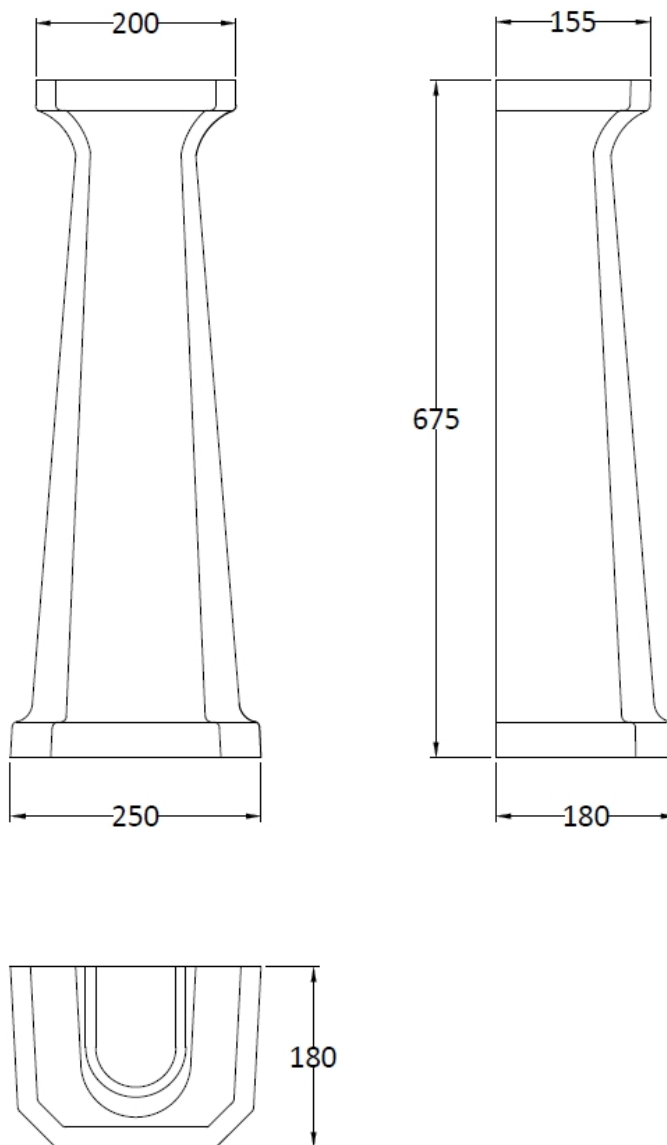

Sales Code: Cct004

Description: Carlton 560 2Th Basin & Full Pedestal

Packaging Details

Barcode: 5056211804895

Sales Code: NCS884

Description: 560mm Basin 2Th

Product Dimensions

Height (mm):	266
Width (mm):	560
Depth (mm):	450
Nett Weight (kg):	16.7

Packaging Dimensions

Height (mm):	287
Width (mm):	575
Depth (mm):	490
Gross Weight (kg):	17.5

Packaging Data

Box Colour:	Brown Cardboard Box - Printed
Box Qty:	1
Label Size:	100 x 50
Label Colour:	Not Applicable
Label Qty:	0

Outer Box Dimensions (If Applicable)

Height (mm):	
Width (mm):	
Depth (mm):	
Gross Weight (kg):	
Barcode:	5055369040025

Product Details

Country of Origin:	China
Fitting Instruction:	No
Certification:	CE: N/A WRAS: N/A WRAS No: N/A
Product Material:	Vitreous China
Fixing Supplied:	No

Sales Code: NCS883

Description: Full Pedestal

Product Dimensions

Height (mm):	670
Width (mm):	250
Depth (mm):	180
Nett Weight (kg):	11

Packaging Dimensions

Height (mm):	140
Width (mm):	285
Depth (mm):	715
Gross Weight (kg):	11.6