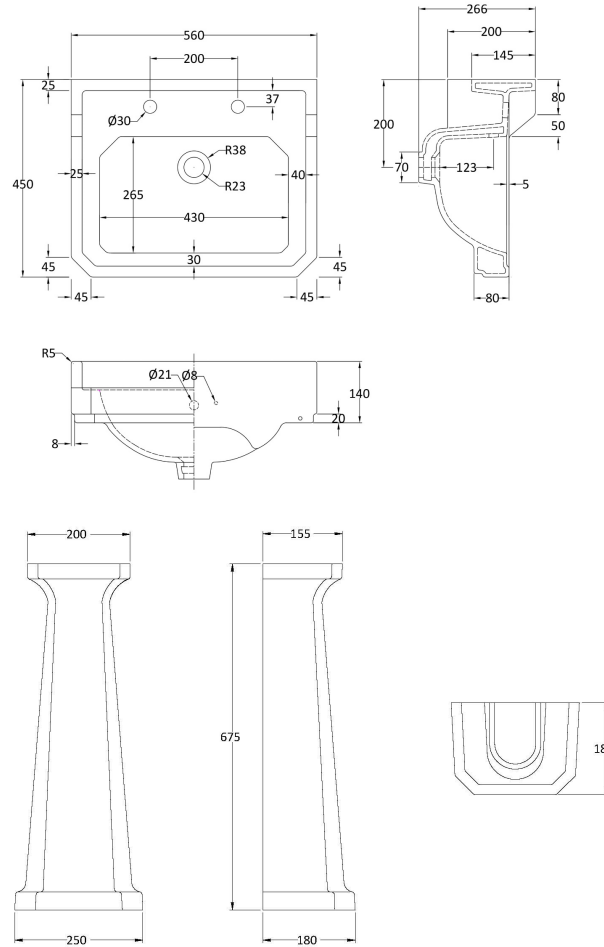

Sales Code: Cct004

Description: Carlton 560 2Th Basin & Full Pedestal

Packaging Details

Barcode: 5056211804895

Sales Code: NCS884

Description: 560mm Basin 2Th

Product Dimensions

Height (mm):	266
Width (mm):	560
Depth (mm):	450
Nett Weight (kg):	16.7

Packaging Dimensions

Height (mm):	287
Width (mm):	575
Depth (mm):	490
Gross Weight (kg):	17.5

Packaging Data

Box Colour:	Brown Cardboard Box - Printed
Box Qty:	1
Label Size:	100 x 50
Label Colour:	Not Applicable
Label Qty:	0

Outer Box Dimensions (If Applicable)

Height (mm):	
Width (mm):	
Depth (mm):	
Gross Weight (kg):	
Barcode:	5055369040025

Product Details

Country of Origin:	China
Fitting Instruction:	No
Certification:	CE: N/A WRAS: N/A WRAS No: N/A
Product Material:	Vitreous China
Fixing Supplied:	No

Sales Code: NCS883

Description: Full Pedestal

Product Dimensions

Height (mm):	670
Width (mm):	250
Depth (mm):	180
Nett Weight (kg):	11

Packaging Dimensions

Height (mm):	140
Width (mm):	285
Depth (mm):	715
Gross Weight (kg):	11.6