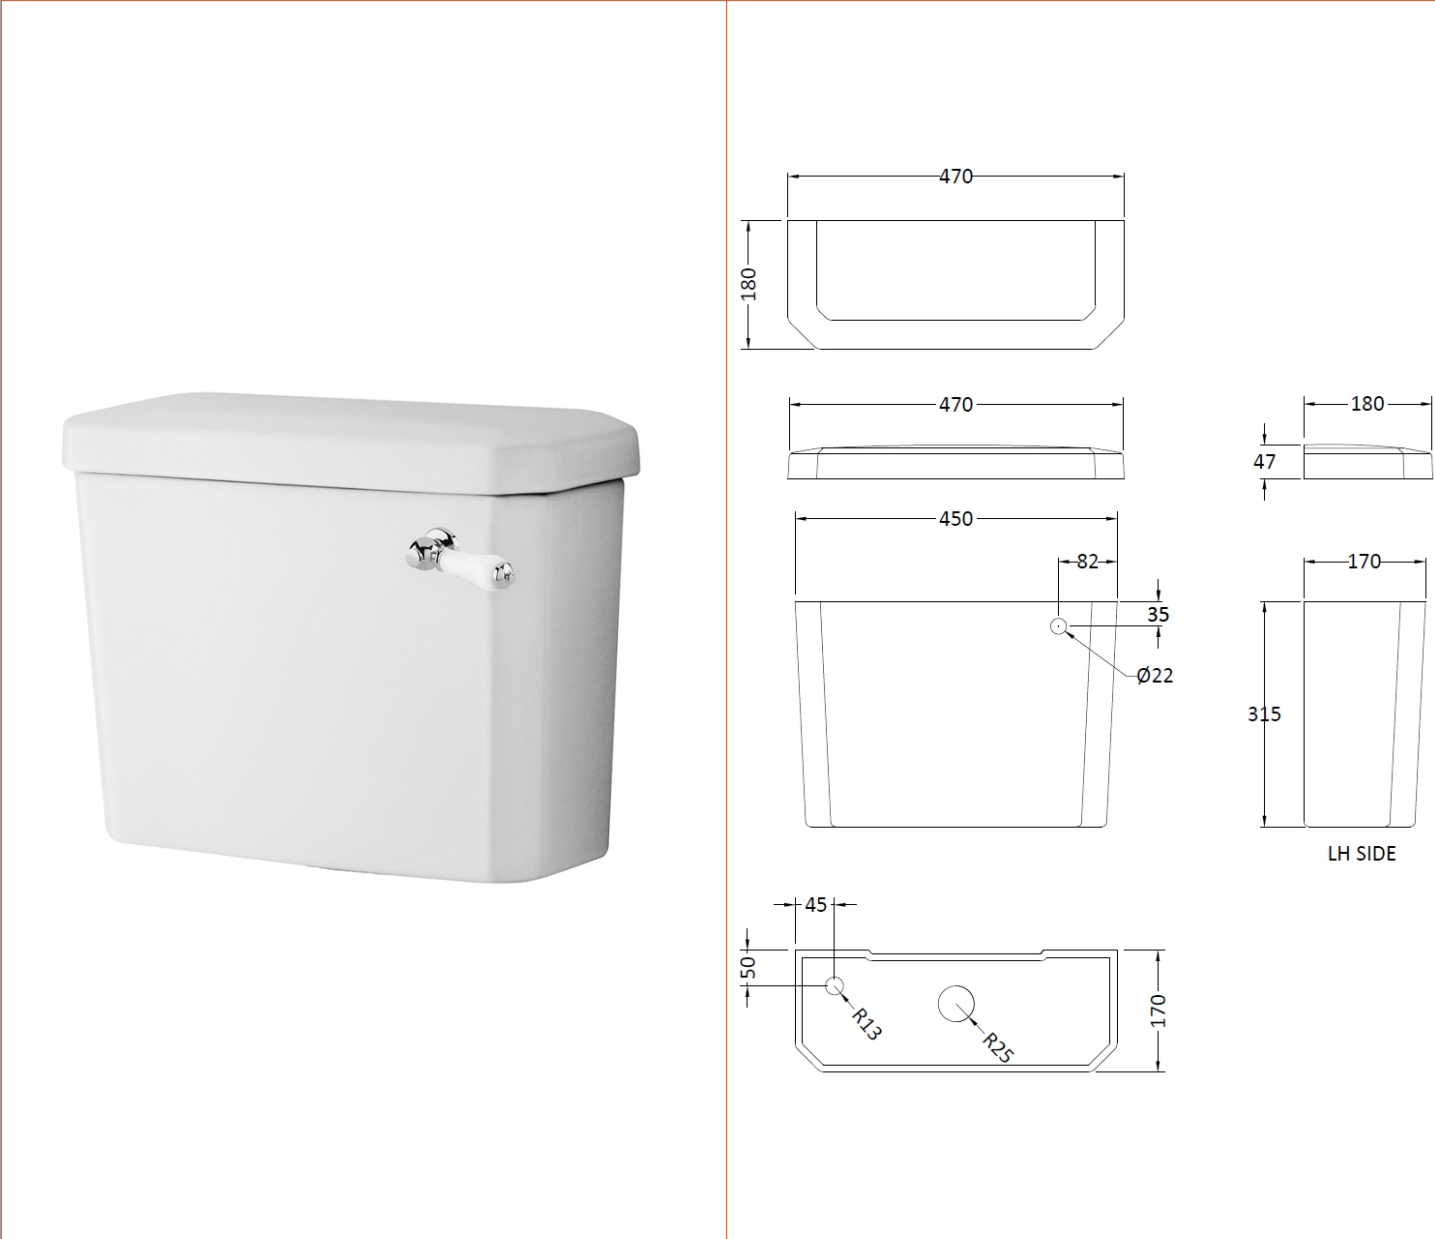

Sales Code: Cct001

Description: Carlton Low Level Wc & Flush Pipe Kit

Packaging Details

Barcode: 5056211820062

Sales Code: NCS870

Description: High/Low Level Pan (Excluding Seat)

Product Dimensions

Height (mm):	410
Width (mm):	360
Depth (mm):	495
Nett Weight (kg):	15.61

Packaging Dimensions

Height (mm):	395
Width (mm):	360
Depth (mm):	530
Gross Weight (kg):	16.5

Packaging Data

Box Colour:	Brown Cardboard Box - Printed
Box Qty:	1
Label Size:	100 x 50
Label Colour:	Not Applicable
Label Qty:	0

Outer Box Dimensions (If Applicable)

Height (mm):	
Width (mm):	
Depth (mm):	
Gross Weight (kg):	
Barcode:	5055369040131

Product Details

Country of Origin:	China
Fitting Instruction:	No
Certification:	CE: N/A WRAS: N/A WRAS No: N/A
Product Material:	Vitreous China
Fixing Supplied:	No

Sales Code: NCS871

Description: Low Level Cistern Ceramic Lever Ftgs

Product Dimensions

Height (mm):	362
Width (mm):	470
Depth (mm):	180
Nett Weight (kg):	14.5

Packaging Dimensions

Height (mm):	316
Width (mm):	168
Depth (mm):	455
Gross Weight (kg):	16.5