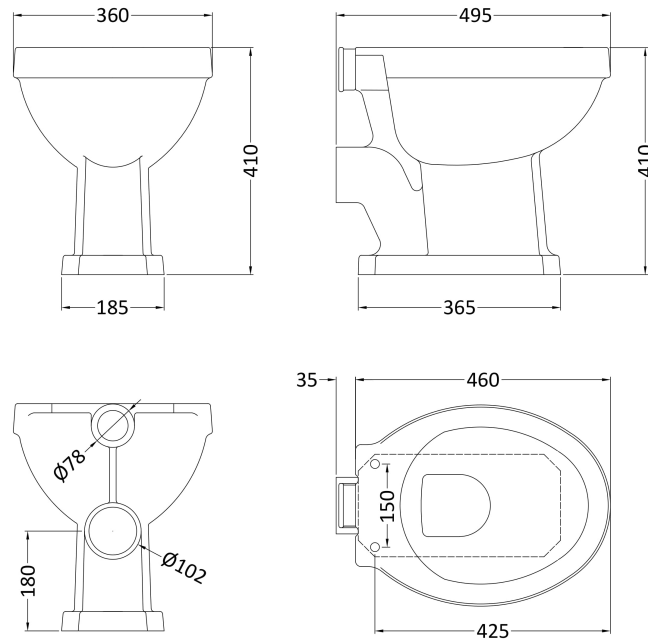

Sales Code: Cct001

Description: Carlton Low Level Wc & Flush Pipe Kit

Packaging Details

Barcode: 5056211820062

Sales Code: NCS870

Description: High/Low Level Pan (Excluding Seat)

Product Dimensions

Height (mm):	410
Width (mm):	360
Depth (mm):	495
Nett Weight (kg):	15.61

Packaging Dimensions

Height (mm):	395
Width (mm):	360
Depth (mm):	530
Gross Weight (kg):	16.5

Packaging Data

Box Colour:	Brown Cardboard Box - Printed
Box Qty:	1
Label Size:	100 x 50
Label Colour:	Not Applicable
Label Qty:	0

Outer Box Dimensions (If Applicable)

Height (mm):	
Width (mm):	
Depth (mm):	
Gross Weight (kg):	
Barcode:	5055369040131

Product Details

Country of Origin:	China
Fitting Instruction:	No
Certification:	CE: N/A WRAS: N/A WRAS No: N/A
Product Material:	Vitreous China
Fixing Supplied:	No

Sales Code: NCS871

Description: Low Level Cistern Ceramic Lever Ftgs

Product Dimensions

Height (mm):	362
Width (mm):	470
Depth (mm):	180
Nett Weight (kg):	14.5

Packaging Dimensions

Height (mm):	316
Width (mm):	168
Depth (mm):	455
Gross Weight (kg):	16.5