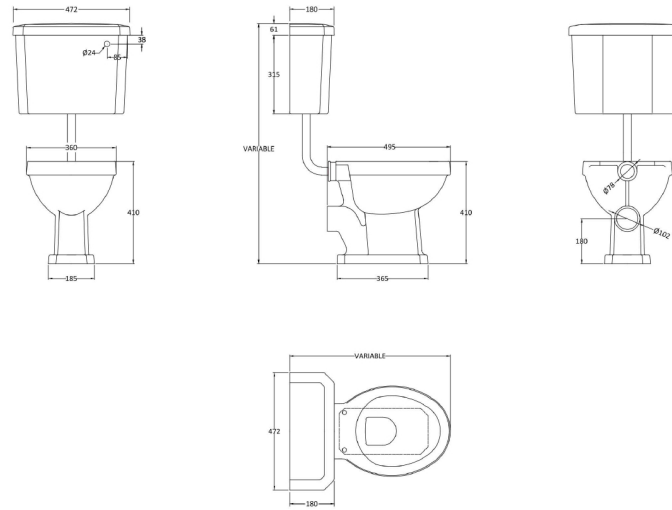

Sales Code: Cct001

Description: Carlton Low Level Wc & Flush Pipe Kit

Packaging Details

Barcode: 5056211820062

Sales Code: NCS870

Description: High/Low Level Pan (Excluding Seat)

Product Dimensions

Height (mm):	410
Width (mm):	360
Depth (mm):	495
Nett Weight (kg):	15.61

Packaging Dimensions

Height (mm):	395
Width (mm):	360
Depth (mm):	530
Gross Weight (kg):	16.5

Packaging Data

Box Colour:	Brown Cardboard Box - Printed
Box Qty:	1
Label Size:	100 x 50
Label Colour:	Not Applicable
Label Qty:	0

Outer Box Dimensions (If Applicable)

Height (mm):	
Width (mm):	
Depth (mm):	
Gross Weight (kg):	
Barcode:	5055369040131

Product Details

Country of Origin:	China
Fitting Instruction:	No
Certification:	CE: N/A WRAS: N/A WRAS No: N/A
Product Material:	Vitreous China
Fixing Supplied:	No

Sales Code: NCS871

Description: Low Level Cistern Ceramic Lever Ftgs

Product Dimensions

Height (mm):	362
Width (mm):	470
Depth (mm):	180
Nett Weight (kg):	14.5

Packaging Dimensions

Height (mm):	316
Width (mm):	168
Depth (mm):	455
Gross Weight (kg):	16.5