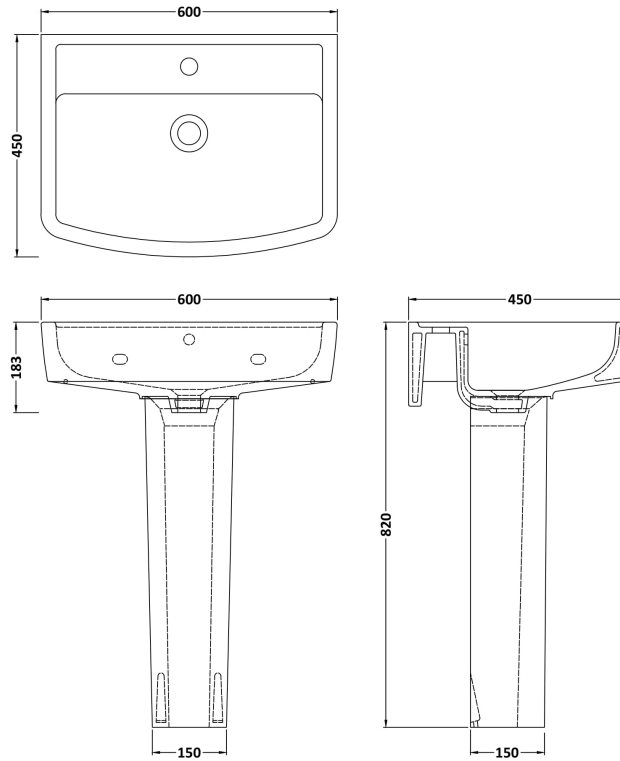

Sales Code: Cbl010

Description: Bliss 600mm Basin & Pedestal

Packaging Details

Barcode: 5055275867761