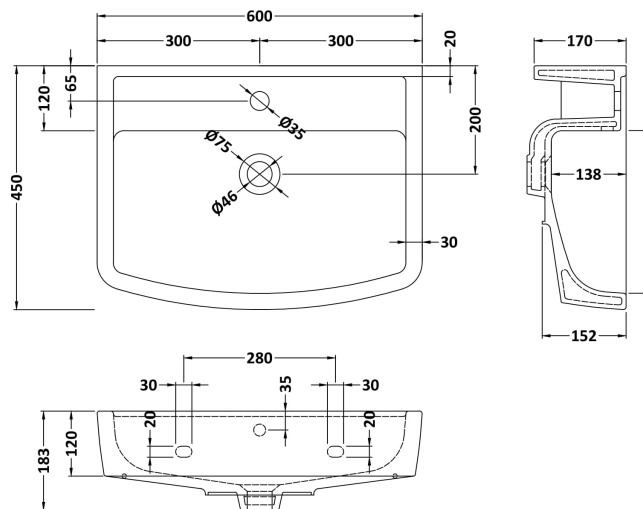

### Product Dimensions

Height (mm):	183
Width (mm):	600
Depth (mm):	450
Nett Weight (kg):	17.1

### Packaging Dimensions

Height (mm):	195
Width (mm):	610
Depth (mm):	485
Gross Weight (kg):	17.3

### Product Dimensions

Height (mm):	670
Width (mm):	180
Depth (mm):	155
Nett Weight (kg):	10.3

### Packaging Dimensions

Height (mm):	700
Width (mm):	195
Depth (mm):	175
Gross Weight (kg):	10.5