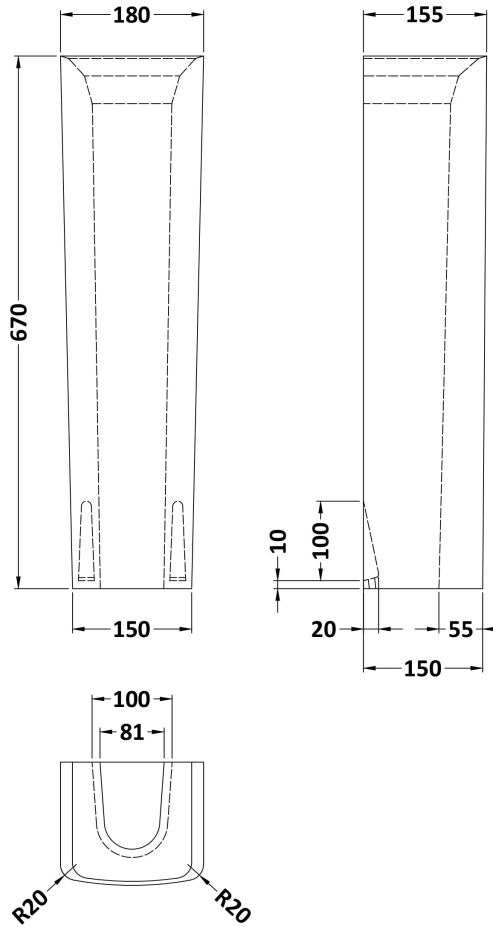

### Product Dimensions

Height (mm):	183
Width (mm):	600
Depth (mm):	450
Nett Weight (kg):	17.1

### Packaging Dimensions

Height (mm):	195
Width (mm):	610
Depth (mm):	485
Gross Weight (kg):	17.3

### Outer Box Dimensions (If Applicable)

Height (mm):	
Width (mm):	
Depth (mm):	
Gross Weight (kg):	
Barcode:	5055275828823

### Product Dimensions

Height (mm):	670
Width (mm):	180
Depth (mm):	155
Nett Weight (kg):	10.3