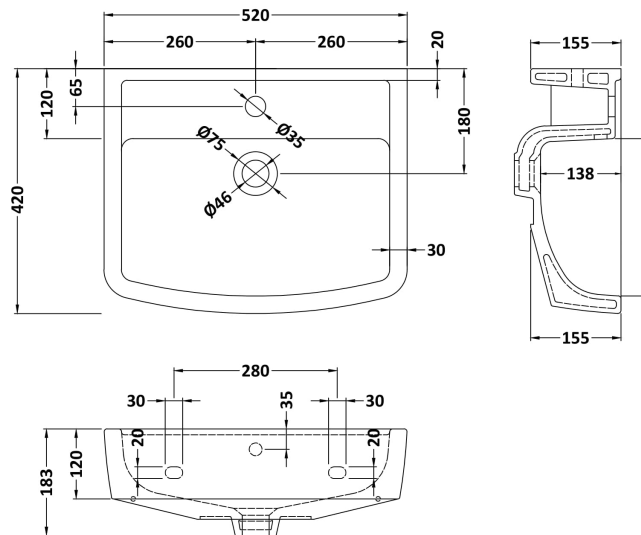

Sales Code: Cbl009

Description: Bliss 520mm Basin & Pedestal

Packaging Details

Barcode: 5055275867754

Sales Code: NCH103

Description: Esq Square Pedestal

Product Dimensions

Height (mm):	670
Width (mm):	180
Depth (mm):	155
Nett Weight (kg):	10.3

Packaging Dimensions

Height (mm):	700
Width (mm):	195
Depth (mm):	175
Gross Weight (kg):	10.5

Packaging Data

Box Colour:	Brown Cardboard Box - Printed
Box Qty:	1
Label Size:	100 x 50
Label Colour:	Not Applicable
Label Qty:	0

Outer Box Dimensions (If Applicable)

Height (mm):	
Width (mm):	
Depth (mm):	
Gross Weight (kg):	
Barcode:	5055369022526

Product Details

Country of Origin:	China
Fitting Instruction:	No
Certification:	CE: N/A WRAS: N/A WRAS No: N/A
Product Material:	Vitreous China
Fixing Supplied:	No

Sales Code: NCH105

Description: Esq Square 520mm Basin 1T/H

Product Dimensions

Height (mm):	183
Width (mm):	520
Depth (mm):	420
Nett Weight (kg):	15.8

Packaging Dimensions

Height (mm):	205
Width (mm):	530
Depth (mm):	440
Gross Weight (kg):	16