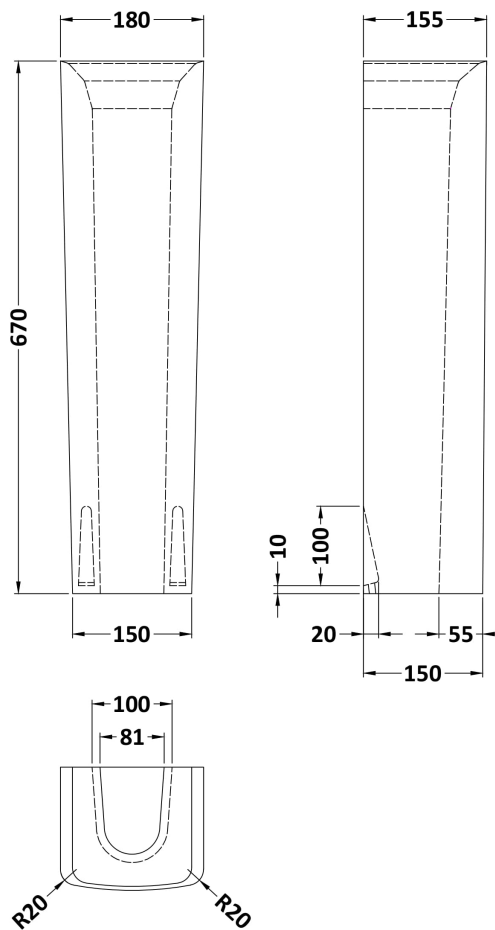

Sales Code: Cbl009

Description: Bliss 520mm Basin & Pedestal

Packaging Details

Barcode: 5055275867754

Sales Code: NCH103

Description: Esq Square Pedestal

Product Dimensions

Height (mm):	670
Width (mm):	180
Depth (mm):	155
Nett Weight (kg):	10.3

Packaging Dimensions

Height (mm):	700
Width (mm):	195
Depth (mm):	175
Gross Weight (kg):	10.5

Packaging Data

Box Colour:	Brown Cardboard Box - Printed
Box Qty:	1
Label Size:	100 x 50
Label Colour:	Not Applicable
Label Qty:	0

Outer Box Dimensions (If Applicable)

Height (mm):	
Width (mm):	
Depth (mm):	
Gross Weight (kg):	
Barcode:	5055369022526

Product Details

Country of Origin:	China
Fitting Instruction:	No
Certification:	CE: N/A WRAS: N/A WRAS No: N/A
Product Material:	Vitreous China
Fixing Supplied:	No

Sales Code: NCH105

Description: Esq Square 520mm Basin 1T/H

Product Dimensions

Height (mm):	183
Width (mm):	520
Depth (mm):	420
Nett Weight (kg):	15.8

Packaging Dimensions

Height (mm):	205
Width (mm):	530
Depth (mm):	440
Gross Weight (kg):	16