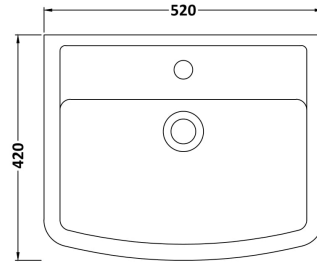

Sales Code: Cbl009

Description: Bliss 520mm Basin & Pedestal

Packaging Details

Barcode: 5055275867754

Sales Code: NCH103

Description: Esq Square Pedestal

Product Dimensions

Height (mm):	670
Width (mm):	180
Depth (mm):	155
Nett Weight (kg):	10.3

Packaging Dimensions

Height (mm):	700
Width (mm):	195
Depth (mm):	175
Gross Weight (kg):	10.5

Packaging Data

Box Colour:	Brown Cardboard Box - Printed
Box Qty:	1
Label Size:	100 x 50
Label Colour:	Not Applicable
Label Qty:	0

Outer Box Dimensions (If Applicable)

Height (mm):	
Width (mm):	
Depth (mm):	
Gross Weight (kg):	
Barcode:	5055369022526

Product Details

Country of Origin:	China
Fitting Instruction:	No
Certification:	CE: N/A WRAS: N/A WRAS No: N/A
Product Material:	Vitreous China
Fixing Supplied:	No

Sales Code: NCH105

Description: Esq Square 520mm Basin 1T/H

Product Dimensions

Height (mm):	183
Width (mm):	520
Depth (mm):	420
Nett Weight (kg):	15.8

Packaging Dimensions

Height (mm):	205
Width (mm):	530
Depth (mm):	440
Gross Weight (kg):	16