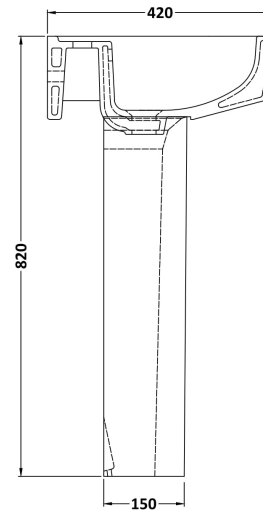

Sales Code: Cbl009

Description: Bliss 520mm Basin & Pedestal

Packaging Details

Barcode: 5055275867754

Sales Code: NCH103

Description: Esq Square Pedestal

Product Dimensions

Height (mm):	670
Width (mm):	180
Depth (mm):	155
Nett Weight (kg):	10.3

Packaging Dimensions

Height (mm):	700
Width (mm):	195
Depth (mm):	175
Gross Weight (kg):	10.5

Packaging Data

Box Colour:	Brown Cardboard Box - Printed
Box Qty:	1
Label Size:	100 x 50
Label Colour:	Not Applicable
Label Qty:	0

Outer Box Dimensions (If Applicable)

Height (mm):	
Width (mm):	
Depth (mm):	
Gross Weight (kg):	
Barcode:	5055369022526

Product Details

Country of Origin:	China
Fitting Instruction:	No
Certification:	CE: N/A WRAS: N/A WRAS No: N/A
Product Material:	Vitreous China
Fixing Supplied:	No

Sales Code: NCH105

Description: Esq Square 520mm Basin 1T/H

Product Dimensions

Height (mm):	183
Width (mm):	520
Depth (mm):	420
Nett Weight (kg):	15.8

Packaging Dimensions

Height (mm):	205
Width (mm):	530
Depth (mm):	440
Gross Weight (kg):	16