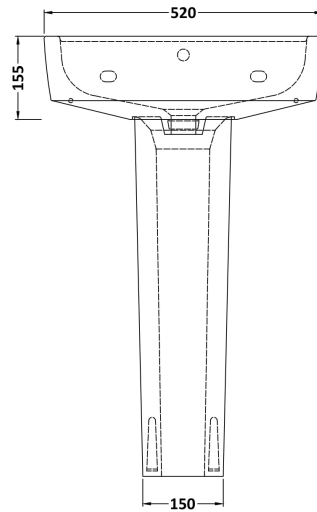

Sales Code: Cbl009

Description: Bliss 520mm Basin & Pedestal

Packaging Details

Barcode: 5055275867754

Sales Code: NCH103

Description: Esq Square Pedestal

Product Dimensions

Height (mm):	670
Width (mm):	180
Depth (mm):	155
Nett Weight (kg):	10.3

Packaging Dimensions

Height (mm):	700
Width (mm):	195
Depth (mm):	175
Gross Weight (kg):	10.5

Packaging Data

Box Colour:	Brown Cardboard Box - Printed
Box Qty:	1
Label Size:	100 x 50
Label Colour:	Not Applicable
Label Qty:	0

Outer Box Dimensions (If Applicable)

Height (mm):	
Width (mm):	
Depth (mm):	
Gross Weight (kg):	
Barcode:	5055369022526

Product Details

Country of Origin:	China
Fitting Instruction:	No
Certification:	CE: N/A WRAS: N/A WRAS No: N/A
Product Material:	Vitreous China
Fixing Supplied:	No

Sales Code: NCH105

Description: Esq Square 520mm Basin 1T/H

Product Dimensions

Height (mm):	183
Width (mm):	520
Depth (mm):	420
Nett Weight (kg):	15.8

Packaging Dimensions

Height (mm):	205
Width (mm):	530
Depth (mm):	440
Gross Weight (kg):	16