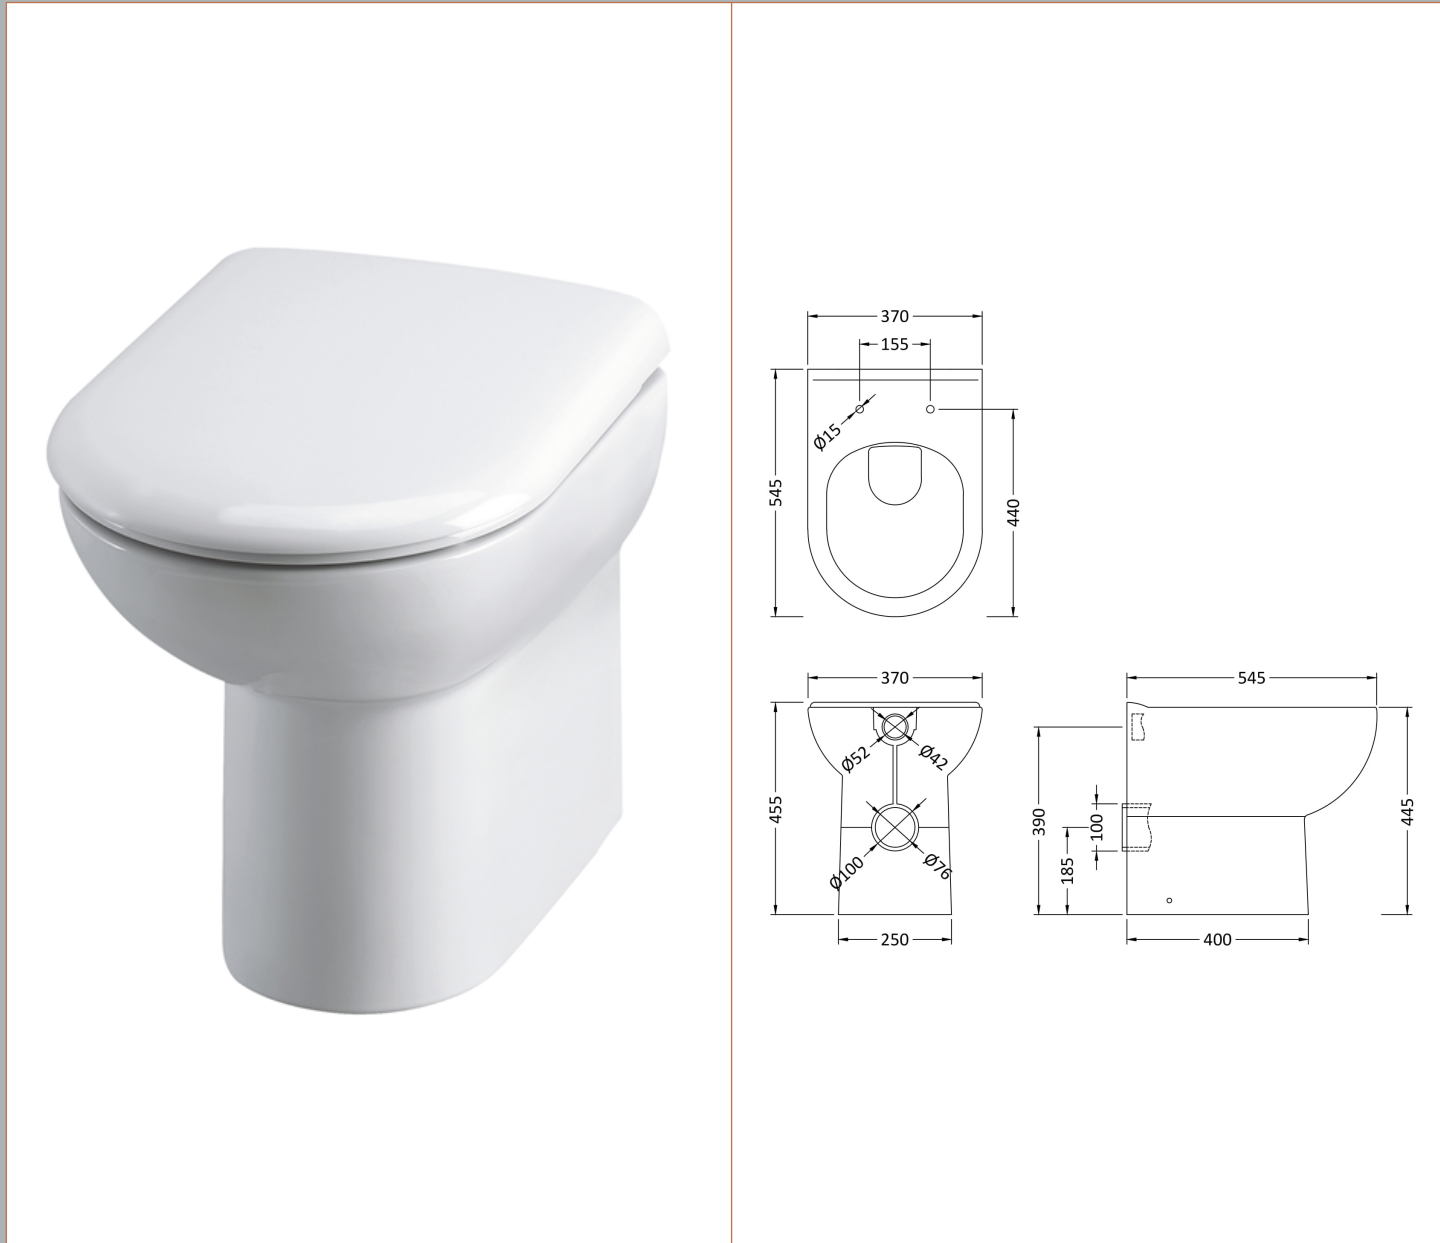

Sales Code: BTW006

Description: Lawton Comfort Height Back To Wall Pan

Product Dimensions

Height (mm):	455
Width (mm):	375
Depth (mm):	545
Nett Weight (kg):	23.6

Packaging Dimensions

Height (mm):	490
Width (mm):	400
Depth (mm):	560
Gross Weight (kg):	24

Packaging Data

Box Colour:	Brown Cardboard Box - Printed
Box Qty:	1
Label Size:	100 x 50
Label Colour:	Not Applicable
Label Qty:	2

Outer Box Dimensions (If Applicable)

Height (mm):	
Width (mm):	
Depth (mm):	
Gross Weight (kg):	
Barcode:	5056211803379

Seats: Seat Type: D-Shape Material: Not Applicable
 Function: Not Applicable Hinge Type: Top Fix
 Hinge Material: Not Applicable

Cisterns: Operating Type: Not Applicable Fittings: Not Applicable
 Lever Type: Not Applicable

Basins: Tap Hole: Not Applicable Chain Stay Hole: Not Applicable
 Template: Not Applicable Waste Type Req: Not Applicable
 Overflow Inc: Not Applicable Overflow Cover: Not Applicable
 Inner Bowl Depth (mm): N/A