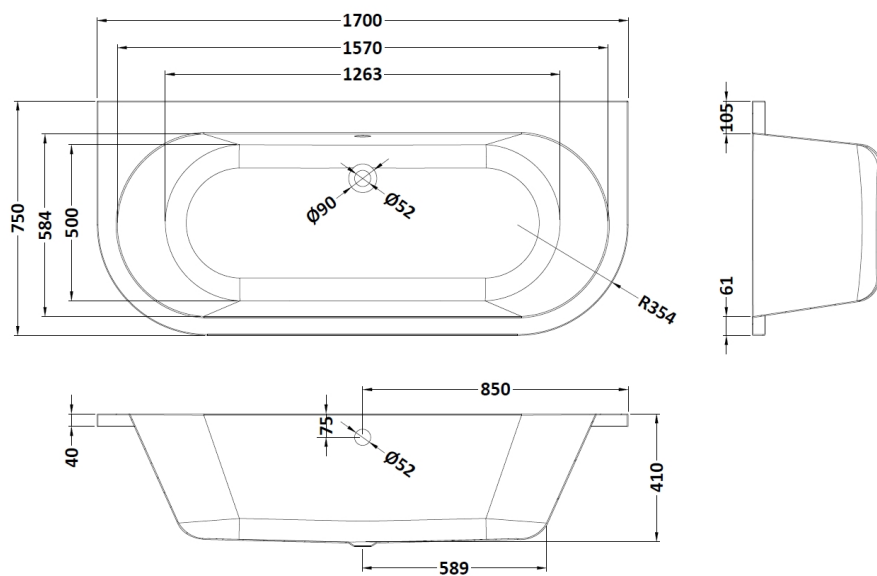

Outer Box Dimensions (If Applicable)

Length (mm):	
Width (mm):	
Height (mm):	
Gross Weight (kg):	
Barcode:	5055275893517

Product Details

Country of Origin:	Poland
Fitting Instruction:	No
Certification:	FSC: N/A CE: N/A
Material Colour Reference:	European White
Product Material:	Acrylic
Material Thickness:	4mm
Volume (Ltr):	N/A
Displaced Capacity:	0L
Leg Set Included:	Not Applicable
Waste Included:	Not Applicable
Drilled/Undrilled:	Not Applicable
Includes Grips:	Not Applicable
Embossed:	No
No of Tapholes:	Not Applicable
Anti-Slip:	Not Applicable

Sales Code: NBH020NL

Description: Shingle Back To Wall Bath

Product Dimensions

Length (mm):	1700
Width (mm):	750
Depth (mm):	410
Nett Weight (kg):	24

Packaging Dimensions

Length (mm):	1700
Width (mm):	750
Depth (mm):	390
Gross Weight (kg):	25

Packaging Data

Box Colour:	Brown Cardboard Sleeve
Box Qty:	1
Label Size:	192 x 38
Label Colour:	White Label
Label Qty:	1

Outer Box Dimensions (If Applicable)

Length (mm):	
Width (mm):	
Height (mm):	
Gross Weight (kg):	
Barcode:	5055275894231

Sales Code: NBL002

Description: Large Bath Leg Set

Product Dimensions

Length (mm):	
Width (mm):	
Depth (mm):	
Nett Weight (kg):	2.3

Packaging Dimensions

Length (mm):	630
Width (mm):	100
Depth (mm):	60
Gross Weight (kg):	2.3