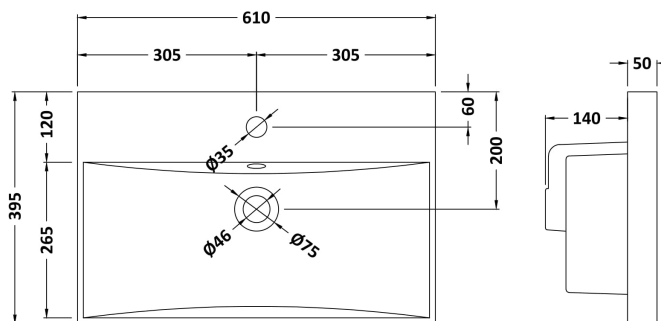

Packaging Dimensions

Height (mm):	830
Width (mm):	620
Depth (mm):	405
Gross Weight (kg):	25.2

Packaging Data

Box Colour:	Brown Cardboard Box
Box Qty:	1
Label Size:	100 x 50
Label Colour:	White Label
Label Qty:	2

Outer Box Dimensions (If Applicable)

Height (mm):	
Width (mm):	
Depth (mm):	
Gross Weight (kg):	
Barcode:	5056211891833

Product Details

Country of Origin:	China
Fitting Instruction:	No
Certification:	FSC: Yes CE: N/A
Colour:	Satin Blue
Construction Method:	Cam & Wood Dowel
Construction Type:	Rigid
Cabinet Finish:	MFC Painted Matt
Fascia Finish:	Mdf Painted Matt
Cabinet Thickness (mm):	18
Fascia Thickness (mm):	18
Drawer Included:	No
Drawer Type:	Not Applicable
No of Shelves:	1
Hinge Type:	95 Degree Clip-On Soft Close
Hinge Included:	Yes, Supplied
Adjustable Legs:	No, Not Required
Fixings Included:	Yes
Handle Style:	Modern
Handle Included:	Yes, Supplied
Waste Shroud:	No
Handle Type:	Drop

Sales Code: NVM033

Description: 600 Thin Edged Basin 1Th

Product Dimensions

Height (mm):	170
Width (mm):	610
Depth (mm):	395
Nett Weight (kg):	11

Packaging Dimensions

Height (mm):	190
Width (mm):	630
Depth (mm):	415
Gross Weight (kg):	11.5

Packaging Data

Box Colour:	Brown Cardboard Box - Printed
Box Qty:	1
Label Size:	100 x 50
Label Colour:	White Label
Label Qty:	2

Outer Box Dimensions (If Applicable)

Height (mm):	
Width (mm):	
Depth (mm):	
Gross Weight (kg):	
Barcode:	5056211853428