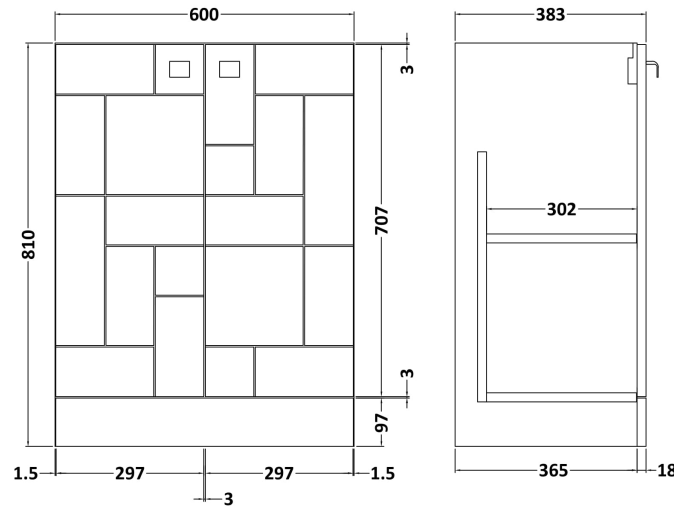

Sales Code: BLO306D

Description: 600 F/S 2-Door Unit & Basin 3

Packaging Details

Barcode: 5056211891994

Sales Code: MOF326A

Description: 600 F/S 2-Door Unit

Product Dimensions

Height (mm):	810
Width (mm):	600
Depth (mm):	383
Nett Weight (kg):	24.7

Packaging Dimensions

Height (mm):	830
Width (mm):	620
Depth (mm):	405
Gross Weight (kg):	25.2

Packaging Data

Box Colour:	Brown Cardboard Box
Box Qty:	1
Label Size:	100 x 50
Label Colour:	White Label
Label Qty:	2

Sales Code: NVM033

Description: 600 Thin Edged Basin 1Th

Product Dimensions

Height (mm):	170
Width (mm):	610
Depth (mm):	395
Nett Weight (kg):	11

Packaging Dimensions

Height (mm):	190
Width (mm):	630
Depth (mm):	415
Gross Weight (kg):	11.5

Packaging Data

Box Colour:	Brown Cardboard Box - Printed
Box Qty:	1
Label Size:	100 x 50
Label Colour:	White Label
Label Qty:	2

Outer Box Dimensions (If Applicable)

Height (mm):	
Width (mm):	
Depth (mm):	
Gross Weight (kg):	
Barcode:	5056211853428