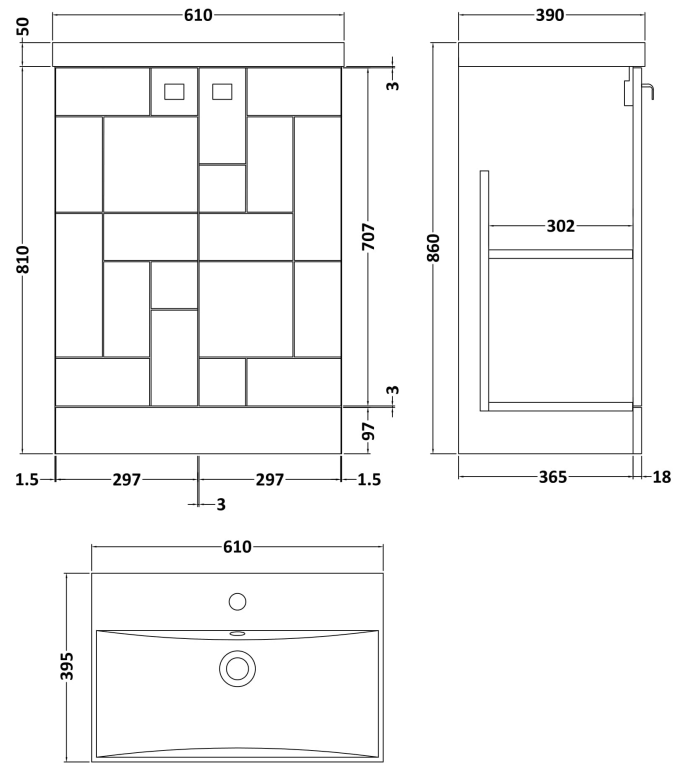

Sales Code: BLO306D

Description: 600 F/S 2-Door Unit & Basin 3

Packaging Details

Barcode: 5056211891994

Sales Code: MOF326A

Description: 600 F/S 2-Door Unit

Product Dimensions

Height (mm):	810
Width (mm):	600
Depth (mm):	383
Nett Weight (kg):	24.7

Packaging Dimensions

Height (mm):	830
Width (mm):	620
Depth (mm):	405
Gross Weight (kg):	25.2

Packaging Data

Box Colour:	Brown Cardboard Box
Box Qty:	1
Label Size:	100 x 50
Label Colour:	White Label
Label Qty:	2

Sales Code: NVM033

Description: 600 Thin Edged Basin 1Th

Product Dimensions

Height (mm):	170
Width (mm):	610
Depth (mm):	395
Nett Weight (kg):	11

Packaging Dimensions

Height (mm):	190
Width (mm):	630
Depth (mm):	415
Gross Weight (kg):	11.5

Packaging Data

Box Colour:	Brown Cardboard Box - Printed
Box Qty:	1
Label Size:	100 x 50
Label Colour:	White Label
Label Qty:	2

Outer Box Dimensions (If Applicable)

Height (mm):	
Width (mm):	
Depth (mm):	
Gross Weight (kg):	
Barcode:	5056211853428