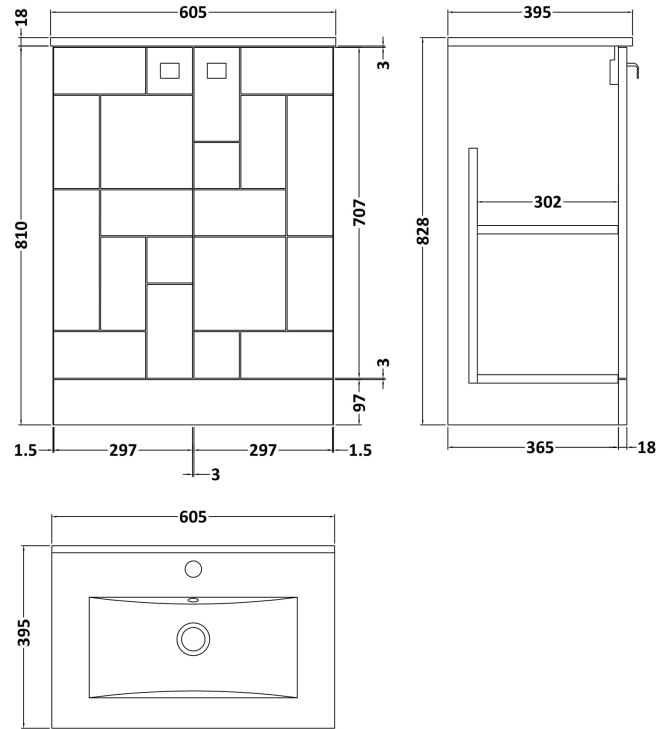

Sales Code: BLO306B

Description: 600 F/S 2-Door Unit & Basin 2

Packaging Details

Barcode: 5056211887737

Sales Code: MOF326A

Description: 600 F/S 2-Door Unit

Product Dimensions

Height (mm):	810
Width (mm):	600
Depth (mm):	383
Nett Weight (kg):	24.7

Packaging Dimensions

Height (mm):	830
Width (mm):	620
Depth (mm):	405
Gross Weight (kg):	25.2

Packaging Data

Box Colour:	Brown Cardboard Box
Box Qty:	1
Label Size:	100 x 50
Label Colour:	White Label
Label Qty:	2

Sales Code: NVM003

Description: Minimalist Basin 600mm

Product Dimensions

Height (mm):	170
Width (mm):	600
Depth (mm):	390
Nett Weight (kg):	10.76

Packaging Dimensions

Height (mm):	200
Width (mm):	400
Depth (mm):	620
Gross Weight (kg):	10.76

Packaging Data

Box Colour:	Brown Cardboard Box - Printed
Box Qty:	1
Label Size:	100 x 50
Label Colour:	White Label
Label Qty:	2

Outer Box Dimensions (If Applicable)

Height (mm):	
Width (mm):	
Depth (mm):	
Gross Weight (kg):	
Barcode:	5055146194668