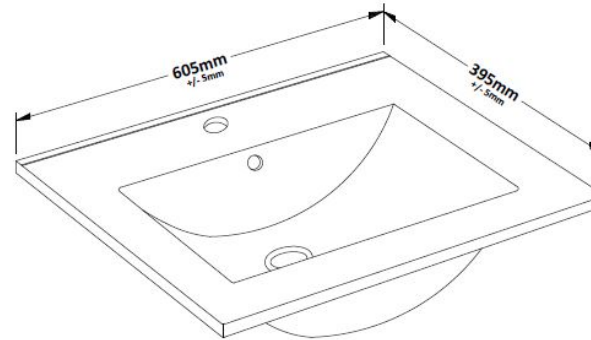

Packaging Dimensions

Height (mm):	830
Width (mm):	620
Depth (mm):	405
Gross Weight (kg):	25.2

Packaging Data

Box Colour:	Brown Cardboard Box
Box Qty:	1
Label Size:	100 x 50
Label Colour:	White Label
Label Qty:	2

Outer Box Dimensions (If Applicable)

Height (mm):	
Width (mm):	
Depth (mm):	
Gross Weight (kg):	
Barcode:	5056211891833

Product Details

Country of Origin:	China
Fitting Instruction:	No
Certification:	FSC: Yes CE: N/A
Colour:	Satin Blue
Construction Method:	Cam & Wood Dowel
Construction Type:	Rigid
Cabinet Finish:	MFC Painted Matt
Fascia Finish:	Mdf Painted Matt
Cabinet Thickness (mm):	18
Fascia Thickness (mm):	18
Drawer Included:	No
Drawer Type:	Not Applicable
No of Shelves:	1
Hinge Type:	95 Degree Clip-On Soft Close
Hinge Included:	Yes, Supplied
Adjustable Legs:	No, Not Required
Fixings Included:	Yes
Handle Style:	Modern
Handle Included:	Yes, Supplied
Waste Shroud:	No
Handle Type:	Drop

Sales Code: NVM003

Description: Minimalist Basin 600mm

Product Dimensions

Height (mm):	170
Width (mm):	600
Depth (mm):	390
Nett Weight (kg):	10.76

Packaging Dimensions

Height (mm):	200
Width (mm):	400
Depth (mm):	620
Gross Weight (kg):	10.76

Packaging Data

Box Colour:	Brown Cardboard Box - Printed
Box Qty:	1
Label Size:	100 x 50
Label Colour:	White Label
Label Qty:	2

Outer Box Dimensions (If Applicable)

Height (mm):	
Width (mm):	
Depth (mm):	
Gross Weight (kg):	
Barcode:	5055146194668