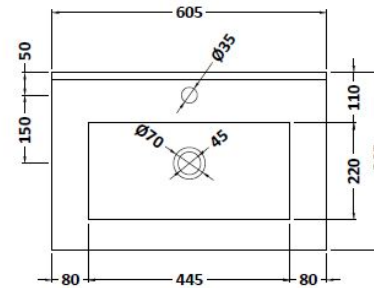

Packaging Dimensions

Height (mm):	830
Width (mm):	620
Depth (mm):	405
Gross Weight (kg):	25.2

Packaging Data

Box Colour:	Brown Cardboard Box
Box Qty:	1
Label Size:	100 x 50
Label Colour:	White Label
Label Qty:	2

Outer Box Dimensions (If Applicable)

Height (mm):	
Width (mm):	
Depth (mm):	
Gross Weight (kg):	
Barcode:	5056211891833

Product Details

Country of Origin:	China
Fitting Instruction:	No
Certification:	FSC: Yes CE: N/A
Colour:	Satin Blue
Construction Method:	Cam & Wood Dowel
Construction Type:	Rigid
Cabinet Finish:	MFC Painted Matt
Fascia Finish:	Mdf Painted Matt
Cabinet Thickness (mm):	18
Fascia Thickness (mm):	18
Drawer Included:	No
Drawer Type:	Not Applicable
No of Shelves:	1
Hinge Type:	95 Degree Clip-On Soft Close
Hinge Included:	Yes, Supplied
Adjustable Legs:	No, Not Required
Fixings Included:	Yes
Handle Style:	Modern
Handle Included:	Yes, Supplied
Waste Shroud:	No
Handle Type:	Drop

Sales Code: NVM003

Description: Minimalist Basin 600mm

Product Dimensions

Height (mm):	170
Width (mm):	600
Depth (mm):	390
Nett Weight (kg):	10.76

Packaging Dimensions

Height (mm):	200
Width (mm):	400
Depth (mm):	620
Gross Weight (kg):	10.76

Packaging Data

Box Colour:	Brown Cardboard Box - Printed
Box Qty:	1
Label Size:	100 x 50
Label Colour:	White Label
Label Qty:	2

Outer Box Dimensions (If Applicable)

Height (mm):	
Width (mm):	
Depth (mm):	
Gross Weight (kg):	
Barcode:	5055146194668