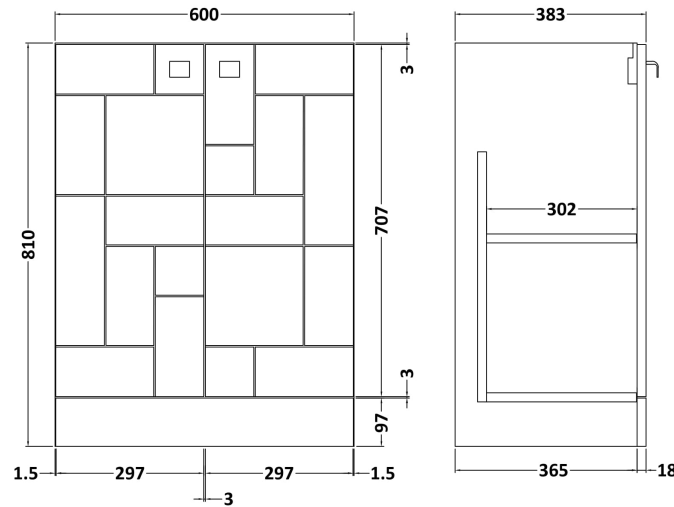

Sales Code: BLO306A

Description: 600 F/S 2-Door Unit & Basin 1

Packaging Details

Barcode: 5056211890980

Sales Code: MOF326A

Description: 600 F/S 2-Door Unit

Product Dimensions

Height (mm):	810
Width (mm):	600
Depth (mm):	383
Nett Weight (kg):	24.7

Packaging Dimensions

Height (mm):	830
Width (mm):	620
Depth (mm):	405
Gross Weight (kg):	25.2

Packaging Data

Box Colour:	Brown Cardboard Box
Box Qty:	1
Label Size:	100 x 50
Label Colour:	White Label
Label Qty:	2

Sales Code: NVM013

Description: 600 Mid-Edged Basin 1 Th

Product Dimensions

Height (mm):	180
Width (mm):	610
Depth (mm):	390
Nett Weight (kg):	11

Packaging Dimensions

Height (mm):	200
Width (mm):	410
Depth (mm):	630
Gross Weight (kg):	11

Packaging Data

Box Colour:	Brown Cardboard Box - Printed
Box Qty:	1
Label Size:	100 x 50
Label Colour:	White Label
Label Qty:	2

Outer Box Dimensions (If Applicable)

Height (mm):	
Width (mm):	
Depth (mm):	
Gross Weight (kg):	
Barcode:	5055369043415