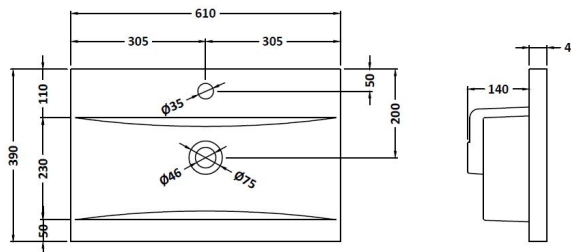

Packaging Dimensions

Height (mm):	830
Width (mm):	620
Depth (mm):	405
Gross Weight (kg):	25.2

Packaging Data

Box Colour:	Brown Cardboard Box
Box Qty:	1
Label Size:	100 x 50
Label Colour:	White Label
Label Qty:	2

Outer Box Dimensions (If Applicable)

Height (mm):	
Width (mm):	
Depth (mm):	
Gross Weight (kg):	
Barcode:	5056211891833

Product Details

Country of Origin:	China
Fitting Instruction:	No
Certification:	FSC: Yes CE: N/A
Colour:	Satin Blue
Construction Method:	Cam & Wood Dowel
Construction Type:	Rigid
Cabinet Finish:	MFC Painted Matt
Fascia Finish:	Mdf Painted Matt
Cabinet Thickness (mm):	18
Fascia Thickness (mm):	18
Drawer Included:	No
Drawer Type:	Not Applicable
No of Shelves:	1
Hinge Type:	95 Degree Clip-On Soft Close
Hinge Included:	Yes, Supplied
Adjustable Legs:	No, Not Required
Fixings Included:	Yes
Handle Style:	Modern
Handle Included:	Yes, Supplied
Waste Shroud:	No
Handle Type:	Drop

Sales Code: NVM013

Description: 600 Mid-Edged Basin 1 Th

Product Dimensions

Height (mm):	180
Width (mm):	610
Depth (mm):	390
Nett Weight (kg):	11

Packaging Dimensions

Height (mm):	200
Width (mm):	410
Depth (mm):	630
Gross Weight (kg):	11

Packaging Data

Box Colour:	Brown Cardboard Box - Printed
Box Qty:	1
Label Size:	100 x 50
Label Colour:	White Label
Label Qty:	2

Outer Box Dimensions (If Applicable)

Height (mm):	
Width (mm):	
Depth (mm):	
Gross Weight (kg):	
Barcode:	5055369043415