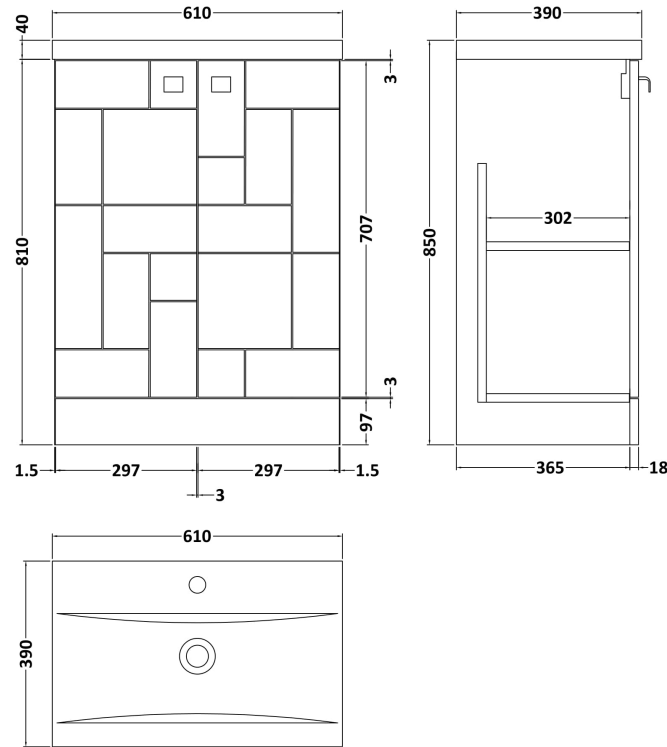

Sales Code: BLO306A

Description: 600 F/S 2-Door Unit & Basin 1

Packaging Details

Barcode: 5056211890980

Sales Code: MOF326A

Description: 600 F/S 2-Door Unit

Product Dimensions

Height (mm):	810
Width (mm):	600
Depth (mm):	383
Nett Weight (kg):	24.7

Packaging Dimensions

Height (mm):	830
Width (mm):	620
Depth (mm):	405
Gross Weight (kg):	25.2

Packaging Data

Box Colour:	Brown Cardboard Box
Box Qty:	1
Label Size:	100 x 50
Label Colour:	White Label
Label Qty:	2

Sales Code: NVM013

Description: 600 Mid-Edged Basin 1 Th

Product Dimensions

Height (mm):	180
Width (mm):	610
Depth (mm):	390
Nett Weight (kg):	11

Packaging Dimensions

Height (mm):	200
Width (mm):	410
Depth (mm):	630
Gross Weight (kg):	11

Packaging Data

Box Colour:	Brown Cardboard Box - Printed
Box Qty:	1
Label Size:	100 x 50
Label Colour:	White Label
Label Qty:	2

Outer Box Dimensions (If Applicable)

Height (mm):	
Width (mm):	
Depth (mm):	
Gross Weight (kg):	
Barcode:	5055369043415