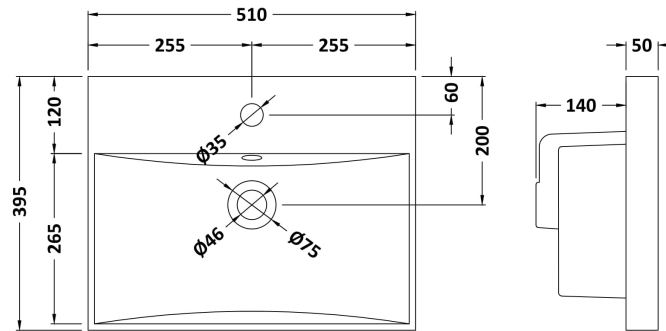

Packaging Dimensions

Height (mm):	830
Width (mm):	520
Depth (mm):	405
Gross Weight (kg):	22.5

Packaging Data

Box Colour:	Brown Cardboard Box
Box Qty:	1
Label Size:	100 x 50
Label Colour:	White Label
Label Qty:	2

Outer Box Dimensions (If Applicable)

Height (mm):	
Width (mm):	
Depth (mm):	
Gross Weight (kg):	
Barcode:	5056211891772

Product Details

Country of Origin:	China
Fitting Instruction:	No
Certification:	FSC: Yes CE: N/A
Colour:	Satin Blue
Construction Method:	Cam & Wood Dowel
Construction Type:	Rigid
Cabinet Finish:	MFC Painted Matt
Fascia Finish:	Mdf Painted Matt
Cabinet Thickness (mm):	18
Fascia Thickness (mm):	18
Drawer Included:	Yes
Drawer Type:	80mm High Metal S/C Inc Galler
No of Shelves:	1
Hinge Type:	95 Degree Clip-On Soft Close
Hinge Included:	Yes, Supplied
Adjustable Legs:	No, Not Required
Fixings Included:	Yes
Handle Style:	Modern
Handle Included:	Yes, Supplied
Waste Shroud:	No
Handle Type:	Drop

Sales Code: NVM032

Description: 500 Thin Edged Basin 1Th

Product Dimensions

Height (mm):	170
Width (mm):	510
Depth (mm):	395
Nett Weight (kg):	9.5

Packaging Dimensions

Height (mm):	190
Width (mm):	530
Depth (mm):	415
Gross Weight (kg):	10

Packaging Data

Box Colour:	Brown Cardboard Box - Printed
Box Qty:	1
Label Size:	100 x 50
Label Colour:	White Label
Label Qty:	2

Outer Box Dimensions (If Applicable)

Height (mm):	
Width (mm):	
Depth (mm):	
Gross Weight (kg):	
Barcode:	5056211853411