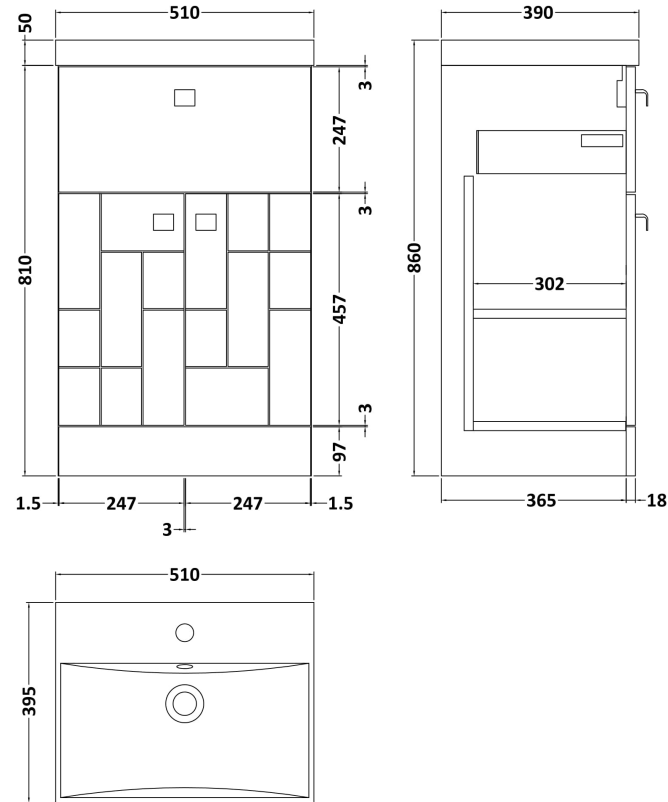

Sales Code: BLO304D

Description: 500 F/S 2-Door/Drawer Unit & Basin 3

Packaging Details

Barcode: 5056211891932

Sales Code: MOF304A

Description: 500 F/S 2-Door/Drawer Unit

Product Dimensions

Height (mm):	810
Width (mm):	500
Depth (mm):	383
Nett Weight (kg):	22

Packaging Dimensions

Height (mm):	830
Width (mm):	520
Depth (mm):	405
Gross Weight (kg):	22.5

Packaging Data

Box Colour:	Brown Cardboard Box
Box Qty:	1
Label Size:	100 x 50
Label Colour:	White Label
Label Qty:	2

Sales Code: NVM032

Description: 500 Thin Edged Basin 1Th

Product Dimensions

Height (mm):	170
Width (mm):	510
Depth (mm):	395
Nett Weight (kg):	9.5

Packaging Dimensions

Height (mm):	190
Width (mm):	530
Depth (mm):	415
Gross Weight (kg):	10

Packaging Data

Box Colour:	Brown Cardboard Box - Printed
Box Qty:	1
Label Size:	100 x 50
Label Colour:	White Label
Label Qty:	2

Outer Box Dimensions (If Applicable)

Height (mm):	
Width (mm):	
Depth (mm):	
Gross Weight (kg):	
Barcode:	5056211853411