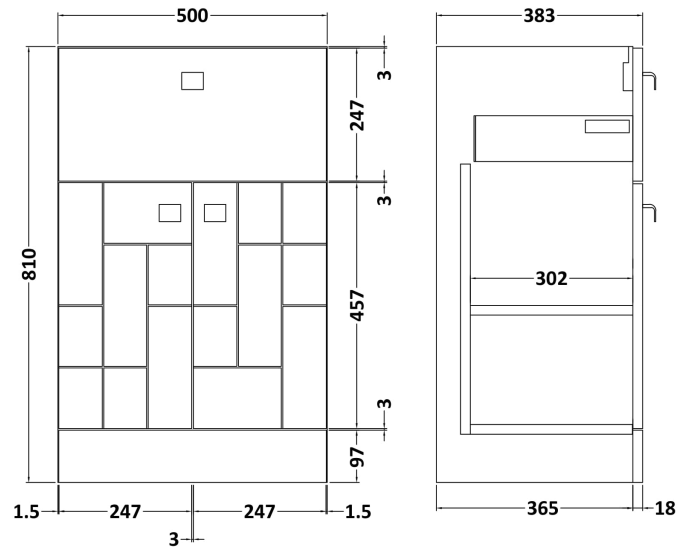

Sales Code: BLO304D

Description: 500 F/S 2-Door/Drawer Unit & Basin 3

Packaging Details

Barcode: 5056211891932

Sales Code: MOF304A

Description: 500 F/S 2-Door/Drawer Unit

Product Dimensions

Height (mm):	810
Width (mm):	500
Depth (mm):	383
Nett Weight (kg):	22

Packaging Dimensions

Height (mm):	830
Width (mm):	520
Depth (mm):	405
Gross Weight (kg):	22.5

Packaging Data

Box Colour:	Brown Cardboard Box
Box Qty:	1
Label Size:	100 x 50
Label Colour:	White Label
Label Qty:	2

Sales Code: NVM032

Description: 500 Thin Edged Basin 1Th

Product Dimensions

Height (mm):	170
Width (mm):	510
Depth (mm):	395
Nett Weight (kg):	9.5

Packaging Dimensions

Height (mm):	190
Width (mm):	530
Depth (mm):	415
Gross Weight (kg):	10

Packaging Data

Box Colour:	Brown Cardboard Box - Printed
Box Qty:	1
Label Size:	100 x 50
Label Colour:	White Label
Label Qty:	2

Outer Box Dimensions (If Applicable)

Height (mm):	
Width (mm):	
Depth (mm):	
Gross Weight (kg):	
Barcode:	5056211853411