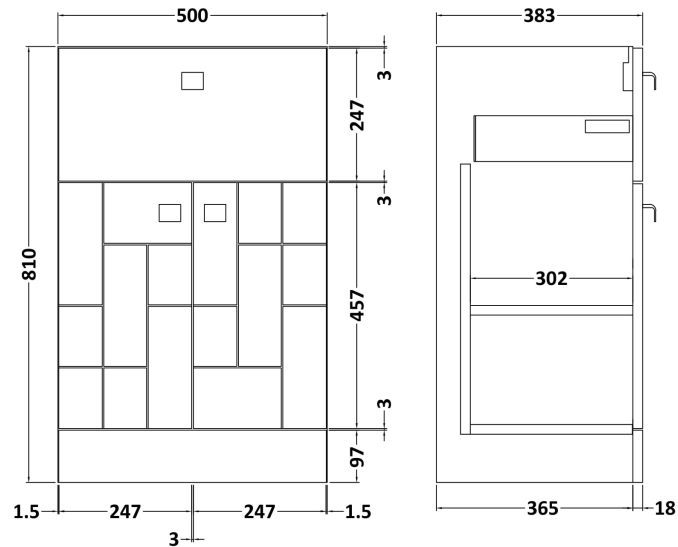

### Product Dimensions

Height (mm):	810
Width (mm):	500
Depth (mm):	383
Nett Weight (kg):	22

### Packaging Dimensions

Height (mm):	830
Width (mm):	520
Depth (mm):	405
Gross Weight (kg):	22.5

### Product Dimensions

Height (mm):	170
Width (mm):	500
Depth (mm):	390
Nett Weight (kg):	9

### Packaging Dimensions

Height (mm):	400
Width (mm):	520
Depth (mm):	200
Gross Weight (kg):	9