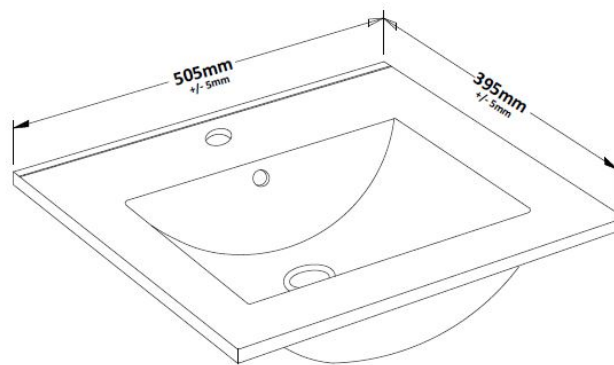

### Product Dimensions

Height (mm):	810
Width (mm):	500
Depth (mm):	383
Nett Weight (kg):	22

### Packaging Dimensions

Height (mm):	830
Width (mm):	520
Depth (mm):	405
Gross Weight (kg):	22.5

### Outer Box Dimensions (If Applicable)

Height (mm):	
Width (mm):	
Depth (mm):	
Gross Weight (kg):	
Barcode:	5056211891772

### Product Dimensions

Height (mm):	170
Width (mm):	500
Depth (mm):	390
Nett Weight (kg):	9