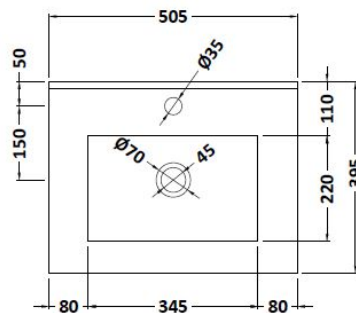

### Product Dimensions

Height (mm):	810
Width (mm):	500
Depth (mm):	383
Nett Weight (kg):	22

### Packaging Dimensions

Height (mm):	830
Width (mm):	520
Depth (mm):	405
Gross Weight (kg):	22.5

### Outer Box Dimensions (If Applicable)

Height (mm):	
Width (mm):	
Depth (mm):	
Gross Weight (kg):	
Barcode:	5056211891772

### Product Dimensions

Height (mm):	170
Width (mm):	500
Depth (mm):	390
Nett Weight (kg):	9