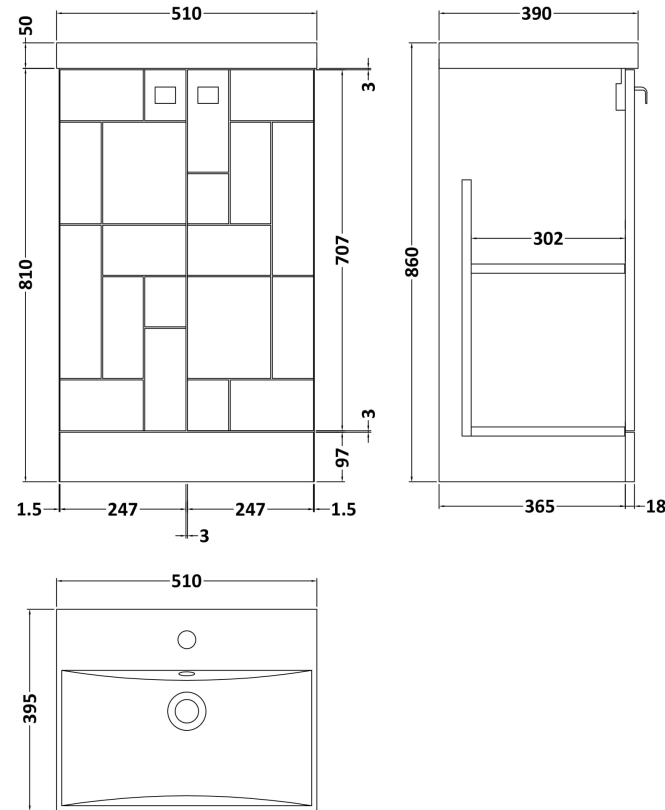

Sales Code: BLO303D

Description: 500 F/S 2-Door Unit & Basin 3

Packaging Details

Barcode: 5056211892045

Sales Code: MOF324A

Description: 500 F/S 2-Door Unit

Product Dimensions

Height (mm):	810
Width (mm):	500
Depth (mm):	383
Nett Weight (kg):	20.5

Packaging Dimensions

Height (mm):	830
Width (mm):	520
Depth (mm):	405
Gross Weight (kg):	21

Packaging Data

Box Colour:	Brown Cardboard Box
Box Qty:	1
Label Size:	100 x 50
Label Colour:	White Label
Label Qty:	2

Sales Code: NVM032

Description: 500 Thin Edged Basin 1Th

Product Dimensions

Height (mm):	170
Width (mm):	510
Depth (mm):	395
Nett Weight (kg):	9.5

Packaging Dimensions

Height (mm):	190
Width (mm):	530
Depth (mm):	415
Gross Weight (kg):	10

Packaging Data

Box Colour:	Brown Cardboard Box - Printed
Box Qty:	1
Label Size:	100 x 50
Label Colour:	White Label
Label Qty:	2

Outer Box Dimensions (If Applicable)

Height (mm):	
Width (mm):	
Depth (mm):	
Gross Weight (kg):	
Barcode:	5056211853411