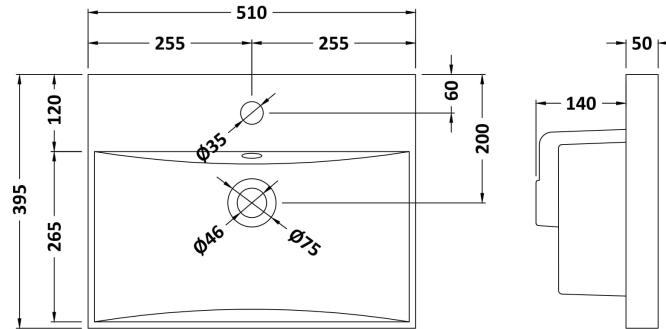

Packaging Dimensions

Height (mm):	830
Width (mm):	520
Depth (mm):	405
Gross Weight (kg):	21

Packaging Data

Box Colour:	Brown Cardboard Box
Box Qty:	1
Label Size:	100 x 50
Label Colour:	White Label
Label Qty:	2

Outer Box Dimensions (If Applicable)

Height (mm):	
Width (mm):	
Depth (mm):	
Gross Weight (kg):	
Barcode:	5056211891741

Product Details

Country of Origin:	China
Fitting Instruction:	No
Certification:	FSC: Yes CE: N/A
Colour:	Satin Blue
Construction Method:	Cam & Wood Dowel
Construction Type:	Rigid
Cabinet Finish:	MFC Painted Matt
Fascia Finish:	Mdf Painted Matt
Cabinet Thickness (mm):	18
Fascia Thickness (mm):	18
Drawer Included:	No
Drawer Type:	Not Applicable
No of Shelves:	1
Hinge Type:	95 Degree Clip-On Soft Close
Hinge Included:	Yes, Supplied
Adjustable Legs:	No, Not Required
Fixings Included:	Yes
Handle Style:	Modern
Handle Included:	Yes, Supplied
Waste Shroud:	No
Handle Type:	Drop

Sales Code: NVM032

Description: 500 Thin Edged Basin 1Th

Product Dimensions

Height (mm):	170
Width (mm):	510
Depth (mm):	395
Nett Weight (kg):	9.5

Packaging Dimensions

Height (mm):	190
Width (mm):	530
Depth (mm):	415
Gross Weight (kg):	10

Packaging Data

Box Colour:	Brown Cardboard Box - Printed
Box Qty:	1
Label Size:	100 x 50
Label Colour:	White Label
Label Qty:	2

Outer Box Dimensions (If Applicable)

Height (mm):	
Width (mm):	
Depth (mm):	
Gross Weight (kg):	
Barcode:	5056211853411