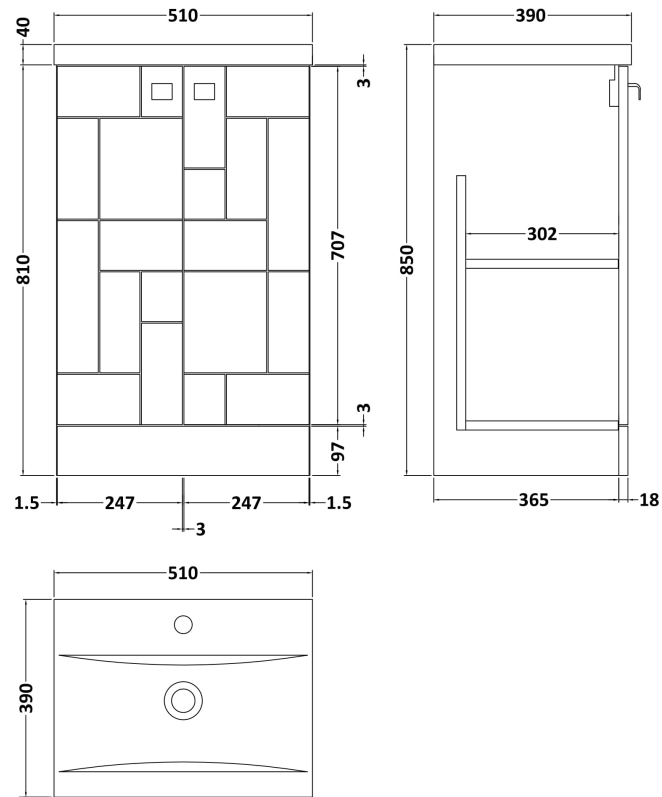

Sales Code: BLO303A

Description: 500 F/S 2-Door Unit & Basin 1

Packaging Details

Barcode: 5056211891086