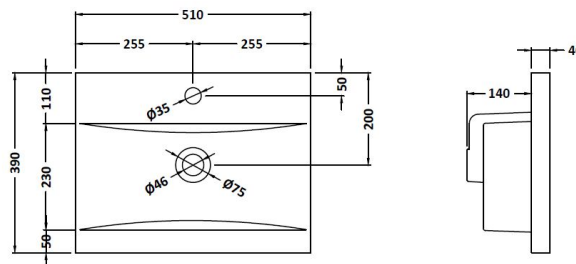

### Product Dimensions

Height (mm):	810
Width (mm):	500
Depth (mm):	383
Nett Weight (kg):	20.5

### Packaging Dimensions

Height (mm):	830
Width (mm):	520
Depth (mm):	405
Gross Weight (kg):	21

### Outer Box Dimensions (If Applicable)

Height (mm):	
Width (mm):	
Depth (mm):	
Gross Weight (kg):	
Barcode:	5056211891741

### Product Dimensions

Height (mm):	180
Width (mm):	510
Depth (mm):	390
Nett Weight (kg):	10.54