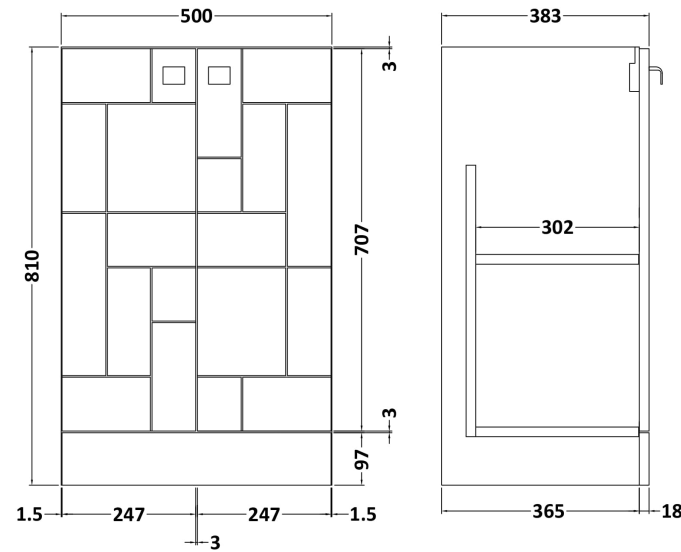

### Product Dimensions

Height (mm):	810
Width (mm):	500
Depth (mm):	383
Nett Weight (kg):	20.5

### Packaging Dimensions

Height (mm):	830
Width (mm):	520
Depth (mm):	405
Gross Weight (kg):	21

### Product Dimensions

Height (mm):	180
Width (mm):	510
Depth (mm):	390
Nett Weight (kg):	10.54

### Packaging Dimensions

Height (mm):	210
Width (mm):	410
Depth (mm):	530
Gross Weight (kg):	10.54