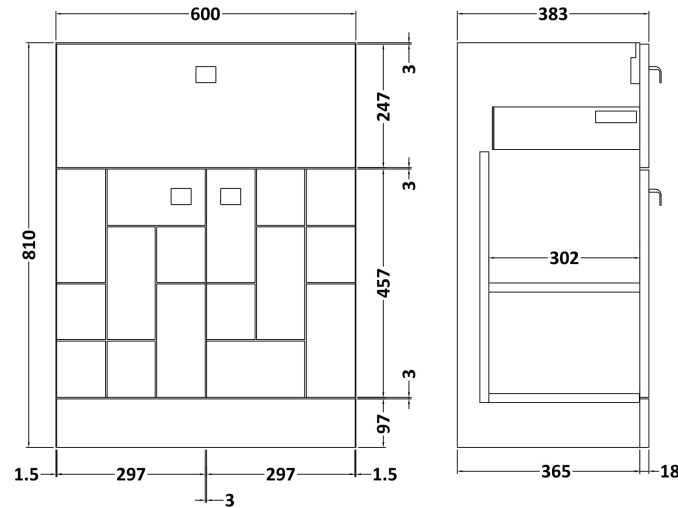

Sales Code: BLO301D

Description: 600 F/S 2-Door/Drawer Unit & Basin 3

Packaging Details

Barcode: 5056211892014

Sales Code: MOF303A

Description: 600 F/S 2-Door/Drawer Unit

Product Dimensions

Height (mm):	810
Width (mm):	600
Depth (mm):	383
Nett Weight (kg):	23

Packaging Dimensions

Height (mm):	885
Width (mm):	620
Depth (mm):	405
Gross Weight (kg):	23.5

Packaging Data

Box Colour:	Brown Cardboard Box
Box Qty:	1
Label Size:	100 x 50
Label Colour:	White Label
Label Qty:	2

Sales Code: NVM033

Description: 600 Thin Edged Basin 1Th

Product Dimensions

Height (mm):	170
Width (mm):	610
Depth (mm):	395
Nett Weight (kg):	11

Packaging Dimensions

Height (mm):	190
Width (mm):	630
Depth (mm):	415
Gross Weight (kg):	11.5

Packaging Data

Box Colour:	Brown Cardboard Box - Printed
Box Qty:	1
Label Size:	100 x 50
Label Colour:	White Label
Label Qty:	2

Outer Box Dimensions (If Applicable)

Height (mm):	
Width (mm):	
Depth (mm):	
Gross Weight (kg):	
Barcode:	5056211853428