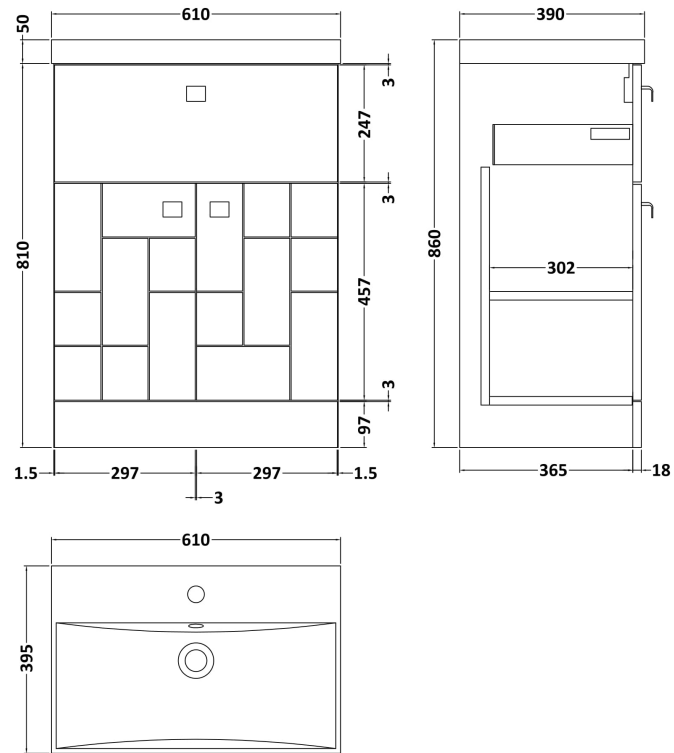

Sales Code: BLO301D

Description: 600 F/S 2-Door/Drawer Unit & Basin 3

Packaging Details

Barcode: 5056211892014

Sales Code: MOF303A

Description: 600 F/S 2-Door/Drawer Unit

Product Dimensions

Height (mm):	810
Width (mm):	600
Depth (mm):	383
Nett Weight (kg):	23

Packaging Dimensions

Height (mm):	885
Width (mm):	620
Depth (mm):	405
Gross Weight (kg):	23.5

Packaging Data

Box Colour:	Brown Cardboard Box
Box Qty:	1
Label Size:	100 x 50
Label Colour:	White Label
Label Qty:	2

Sales Code: NVM033

Description: 600 Thin Edged Basin 1Th

Product Dimensions

Height (mm):	170
Width (mm):	610
Depth (mm):	395
Nett Weight (kg):	11

Packaging Dimensions

Height (mm):	190
Width (mm):	630
Depth (mm):	415
Gross Weight (kg):	11.5

Packaging Data

Box Colour:	Brown Cardboard Box - Printed
Box Qty:	1
Label Size:	100 x 50
Label Colour:	White Label
Label Qty:	2

Outer Box Dimensions (If Applicable)

Height (mm):	
Width (mm):	
Depth (mm):	
Gross Weight (kg):	
Barcode:	5056211853428