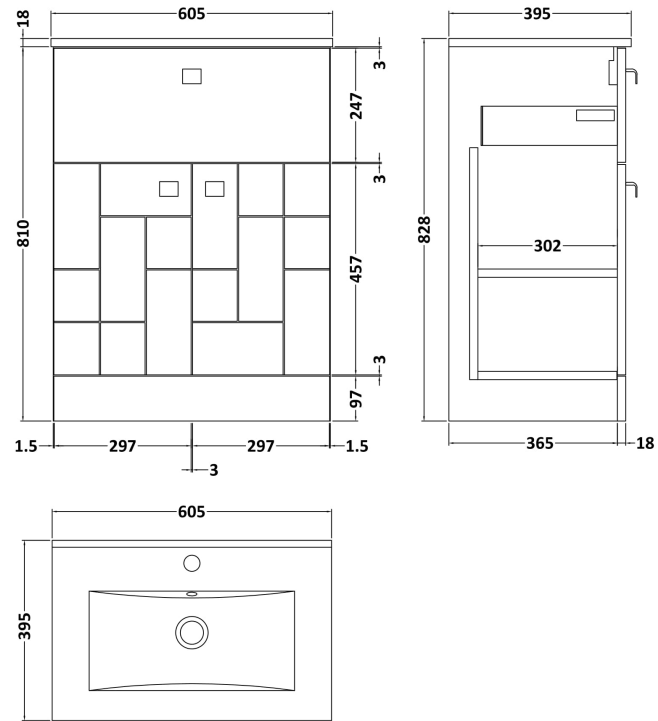

Sales Code: BLO301B

Description: 600 F/S 2-Door/Drawer Unit & Basin 2

Packaging Details

Barcode: 5056211890270

Sales Code: MOF303A

Description: 600 F/S 2-Door/Drawer Unit

Product Dimensions

Height (mm):	810
Width (mm):	600
Depth (mm):	383
Nett Weight (kg):	23

Packaging Dimensions

Height (mm):	885
Width (mm):	620
Depth (mm):	405
Gross Weight (kg):	23.5

Packaging Data

Box Colour:	Brown Cardboard Box
Box Qty:	1
Label Size:	100 x 50
Label Colour:	White Label
Label Qty:	2

Sales Code: NVM003

Description: Minimalist Basin 600mm

Product Dimensions

Height (mm):	170
Width (mm):	600
Depth (mm):	390
Nett Weight (kg):	10.76

Packaging Dimensions

Height (mm):	200
Width (mm):	400
Depth (mm):	620
Gross Weight (kg):	10.76

Packaging Data

Box Colour:	Brown Cardboard Box - Printed
Box Qty:	1
Label Size:	100 x 50
Label Colour:	White Label
Label Qty:	2

Outer Box Dimensions (If Applicable)

Height (mm):	
Width (mm):	
Depth (mm):	
Gross Weight (kg):	
Barcode:	5055146194668