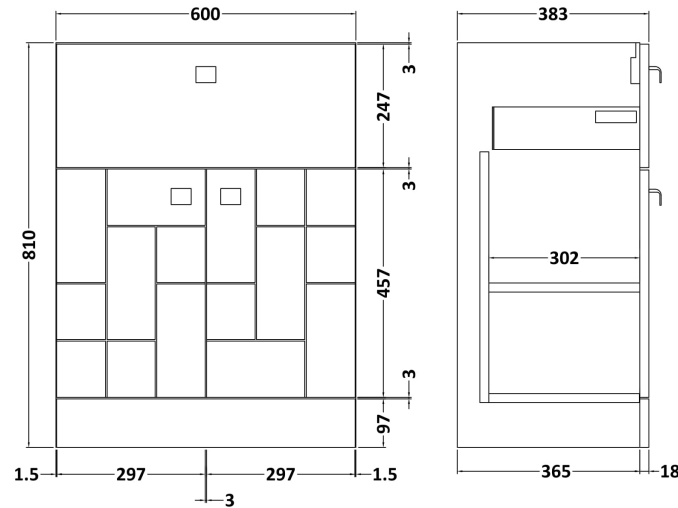

Sales Code: BLO301B

Description: 600 F/S 2-Door/Drawer Unit & Basin 2

Packaging Details

Barcode: 5056211890270

Sales Code: MOF303A

Description: 600 F/S 2-Door/Drawer Unit

Product Dimensions

Height (mm):	810
Width (mm):	600
Depth (mm):	383
Nett Weight (kg):	23

Packaging Dimensions

Height (mm):	885
Width (mm):	620
Depth (mm):	405
Gross Weight (kg):	23.5

Packaging Data

Box Colour:	Brown Cardboard Box
Box Qty:	1
Label Size:	100 x 50
Label Colour:	White Label
Label Qty:	2

Sales Code: NVM003

Description: Minimalist Basin 600mm

Product Dimensions

Height (mm):	170
Width (mm):	600
Depth (mm):	390
Nett Weight (kg):	10.76

Packaging Dimensions

Height (mm):	200
Width (mm):	400
Depth (mm):	620
Gross Weight (kg):	10.76

Packaging Data

Box Colour:	Brown Cardboard Box - Printed
Box Qty:	1
Label Size:	100 x 50
Label Colour:	White Label
Label Qty:	2

Outer Box Dimensions (If Applicable)

Height (mm):	
Width (mm):	
Depth (mm):	
Gross Weight (kg):	
Barcode:	5055146194668