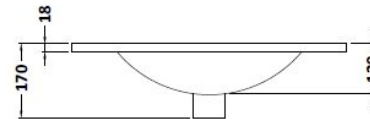

Sales Code: BLO301B

Description: 600 F/S 2-Door/Drawer Unit & Basin 2

Packaging Details

Barcode: 5056211890270

Sales Code: MOF303A

Description: 600 F/S 2-Door/Drawer Unit

Product Dimensions

Height (mm):	810
Width (mm):	600
Depth (mm):	383
Nett Weight (kg):	23

Packaging Dimensions

Height (mm):	885
Width (mm):	620
Depth (mm):	405
Gross Weight (kg):	23.5

Packaging Data

Box Colour:	Brown Cardboard Box
Box Qty:	1
Label Size:	100 x 50
Label Colour:	White Label
Label Qty:	2

Outer Box Dimensions (If Applicable)

Height (mm):	
Width (mm):	
Depth (mm):	
Gross Weight (kg):	
Barcode:	5056211884224

Product Details

Country of Origin:	United Kingdom
Fitting Instruction:	No
Certification:	FSC: Yes CE: N/A
Colour:	Satin Blue
Construction Method:	Cam & Wood Dowel
Construction Type:	Rigid
Cabinet Finish:	MFC Painted Matt
Fascia Finish:	Mdf Painted Matt
Cabinet Thickness (mm):	18
Fascia Thickness (mm):	18
Drawer Included:	Yes
Drawer Type:	80mm High Metal S/C Inc Galler
No of Shelves:	1
Hinge Type:	95 Degree Clip-On Soft Close
Hinge Included:	Yes, Supplied
Adjustable Legs:	No, Not Required
Fixings Included:	Yes
Handle Style:	Modern
Handle Included:	Yes, Supplied
Waste Shroud:	No
Handle Type:	Drop

Sales Code: NVM003

Description: Minimalist Basin 600mm

Product Dimensions

Height (mm):	170
Width (mm):	600
Depth (mm):	390
Nett Weight (kg):	10.76

Packaging Dimensions

Height (mm):	200
Width (mm):	400
Depth (mm):	620
Gross Weight (kg):	10.76