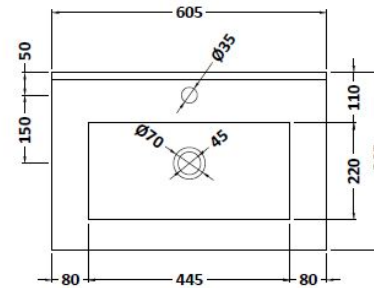

Packaging Dimensions

Height (mm):	885
Width (mm):	620
Depth (mm):	405
Gross Weight (kg):	23.5

Packaging Data

Box Colour:	Brown Cardboard Box
Box Qty:	1
Label Size:	100 x 50
Label Colour:	White Label
Label Qty:	2

Outer Box Dimensions (If Applicable)

Height (mm):	
Width (mm):	
Depth (mm):	
Gross Weight (kg):	
Barcode:	5056211884224

Product Details

Country of Origin:	United Kingdom
Fitting Instruction:	No
Certification:	FSC: Yes CE: N/A
Colour:	Satin Blue
Construction Method:	Cam & Wood Dowel
Construction Type:	Rigid
Cabinet Finish:	MFC Painted Matt
Fascia Finish:	Mdf Painted Matt
Cabinet Thickness (mm):	18
Fascia Thickness (mm):	18
Drawer Included:	Yes
Drawer Type:	80mm High Metal S/C Inc Galler
No of Shelves:	1
Hinge Type:	95 Degree Clip-On Soft Close
Hinge Included:	Yes, Supplied
Adjustable Legs:	No, Not Required
Fixings Included:	Yes
Handle Style:	Modern
Handle Included:	Yes, Supplied
Waste Shroud:	No
Handle Type:	Drop

Sales Code: NVM003

Description: Minimalist Basin 600mm

Product Dimensions

Height (mm):	170
Width (mm):	600
Depth (mm):	390
Nett Weight (kg):	10.76

Packaging Dimensions

Height (mm):	200
Width (mm):	400
Depth (mm):	620
Gross Weight (kg):	10.76

Packaging Data

Box Colour:	Brown Cardboard Box - Printed
Box Qty:	1
Label Size:	100 x 50
Label Colour:	White Label
Label Qty:	2

Outer Box Dimensions (If Applicable)

Height (mm):	
Width (mm):	
Depth (mm):	
Gross Weight (kg):	
Barcode:	5055146194668