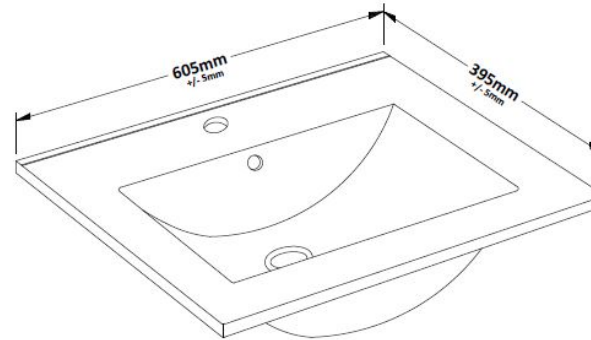

Packaging Dimensions

Height (mm):	885
Width (mm):	620
Depth (mm):	405
Gross Weight (kg):	23.5

Packaging Data

Box Colour:	Brown Cardboard Box
Box Qty:	1
Label Size:	100 x 50
Label Colour:	White Label
Label Qty:	2

Outer Box Dimensions (If Applicable)

Height (mm):	
Width (mm):	
Depth (mm):	
Gross Weight (kg):	
Barcode:	5056211884224

Product Details

Country of Origin:	United Kingdom
Fitting Instruction:	No
Certification:	FSC: Yes CE: N/A
Colour:	Satin Blue
Construction Method:	Cam & Wood Dowel
Construction Type:	Rigid
Cabinet Finish:	MFC Painted Matt
Fascia Finish:	Mdf Painted Matt
Cabinet Thickness (mm):	18
Fascia Thickness (mm):	18
Drawer Included:	Yes
Drawer Type:	80mm High Metal S/C Inc Galler
No of Shelves:	1
Hinge Type:	95 Degree Clip-On Soft Close
Hinge Included:	Yes, Supplied
Adjustable Legs:	No, Not Required
Fixings Included:	Yes
Handle Style:	Modern
Handle Included:	Yes, Supplied
Waste Shroud:	No
Handle Type:	Drop

Sales Code: NVM003

Description: Minimalist Basin 600mm

Product Dimensions

Height (mm):	170
Width (mm):	600
Depth (mm):	390
Nett Weight (kg):	10.76

Packaging Dimensions

Height (mm):	200
Width (mm):	400
Depth (mm):	620
Gross Weight (kg):	10.76

Packaging Data

Box Colour:	Brown Cardboard Box - Printed
Box Qty:	1
Label Size:	100 x 50
Label Colour:	White Label
Label Qty:	2

Outer Box Dimensions (If Applicable)

Height (mm):	
Width (mm):	
Depth (mm):	
Gross Weight (kg):	
Barcode:	5055146194668