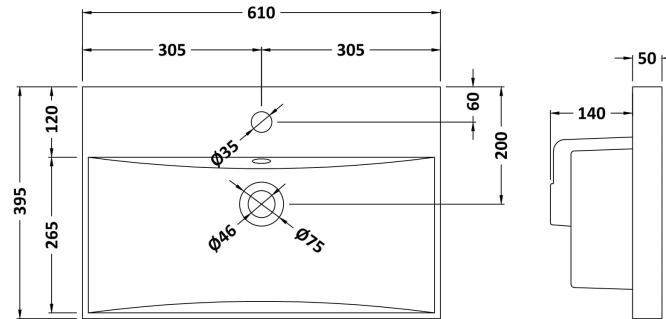

Packaging Dimensions

Height (mm):	830
Width (mm):	620
Depth (mm):	405
Gross Weight (kg):	25.2

Packaging Data

Box Colour:	Brown Cardboard Box
Box Qty:	1
Label Size:	100 x 50
Label Colour:	White Label
Label Qty:	2

Outer Box Dimensions (If Applicable)

Height (mm):	
Width (mm):	
Depth (mm):	
Gross Weight (kg):	
Barcode:	5056211891826

Product Details

Country of Origin:	China
Fitting Instruction:	No
Certification:	FSC: Yes CE: N/A
Colour:	Satin Grey
Construction Method:	Cam & Wood Dowel
Construction Type:	Rigid
Cabinet Finish:	MFC Painted Matt
Fascia Finish:	Mdf Painted Matt
Cabinet Thickness (mm):	18
Fascia Thickness (mm):	18
Drawer Included:	No
Drawer Type:	Not Applicable
No of Shelves:	1
Hinge Type:	95 Degree Clip-On Soft Close
Hinge Included:	Yes, Supplied
Adjustable Legs:	No, Not Required
Fixings Included:	Yes
Handle Style:	Modern
Handle Included:	Yes, Supplied
Waste Shroud:	No
Handle Type:	Drop

Sales Code: NVM033

Description: 600 Thin Edged Basin 1Th

Product Dimensions

Height (mm):	170
Width (mm):	610
Depth (mm):	395
Nett Weight (kg):	11

Packaging Dimensions

Height (mm):	190
Width (mm):	630
Depth (mm):	415
Gross Weight (kg):	11.5

Packaging Data

Box Colour:	Brown Cardboard Box - Printed
Box Qty:	1
Label Size:	100 x 50
Label Colour:	White Label
Label Qty:	2

Outer Box Dimensions (If Applicable)

Height (mm):	
Width (mm):	
Depth (mm):	
Gross Weight (kg):	
Barcode:	5056211853428