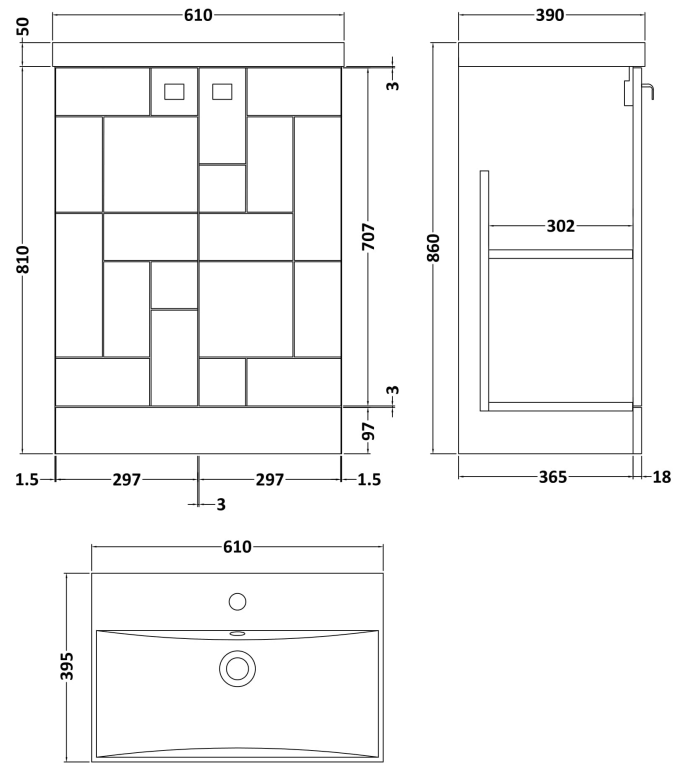

Sales Code: BLO206D

Description: 600 F/S 2-Door Unit & Basin 3

Packaging Details

Barcode: 5056211891987

Sales Code: MOF226A

Description: 600 F/S 2-Door Unit

Product Dimensions

Height (mm):	810
Width (mm):	600
Depth (mm):	383
Nett Weight (kg):	24.7

Packaging Dimensions

Height (mm):	830
Width (mm):	620
Depth (mm):	405
Gross Weight (kg):	25.2

Packaging Data

Box Colour:	Brown Cardboard Box
Box Qty:	1
Label Size:	100 x 50
Label Colour:	White Label
Label Qty:	2

Sales Code: NVM033

Description: 600 Thin Edged Basin 1Th

Product Dimensions

Height (mm):	170
Width (mm):	610
Depth (mm):	395
Nett Weight (kg):	11

Packaging Dimensions

Height (mm):	190
Width (mm):	630
Depth (mm):	415
Gross Weight (kg):	11.5

Packaging Data

Box Colour:	Brown Cardboard Box - Printed
Box Qty:	1
Label Size:	100 x 50
Label Colour:	White Label
Label Qty:	2

Outer Box Dimensions (If Applicable)

Height (mm):	
Width (mm):	
Depth (mm):	
Gross Weight (kg):	
Barcode:	5056211853428