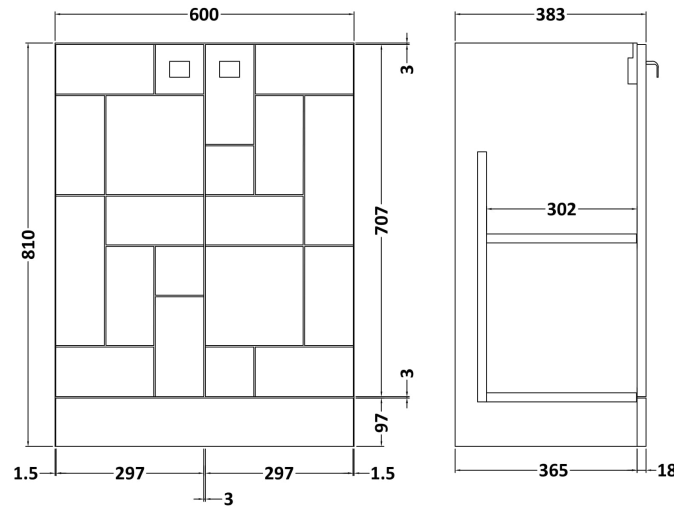

Sales Code: BLO206D

Description: 600 F/S 2-Door Unit & Basin 3

Packaging Details

Barcode: 5056211891987

Sales Code: MOF226A

Description: 600 F/S 2-Door Unit

Product Dimensions

Height (mm):	810
Width (mm):	600
Depth (mm):	383
Nett Weight (kg):	24.7

Packaging Dimensions

Height (mm):	830
Width (mm):	620
Depth (mm):	405
Gross Weight (kg):	25.2

Packaging Data

Box Colour:	Brown Cardboard Box
Box Qty:	1
Label Size:	100 x 50
Label Colour:	White Label
Label Qty:	2

Sales Code: NVM033

Description: 600 Thin Edged Basin 1Th

Product Dimensions

Height (mm):	170
Width (mm):	610
Depth (mm):	395
Nett Weight (kg):	11

Packaging Dimensions

Height (mm):	190
Width (mm):	630
Depth (mm):	415
Gross Weight (kg):	11.5

Packaging Data

Box Colour:	Brown Cardboard Box - Printed
Box Qty:	1
Label Size:	100 x 50
Label Colour:	White Label
Label Qty:	2

Outer Box Dimensions (If Applicable)

Height (mm):	
Width (mm):	
Depth (mm):	
Gross Weight (kg):	
Barcode:	5056211853428