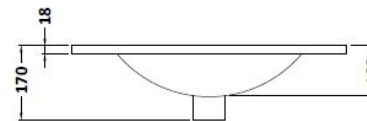

Sales Code: BLO206B

Description: 600 F/S 2-Door Unit & Basin 2

Packaging Details

Barcode: 5056211887744

Sales Code: MOF226A

Description: 600 F/S 2-Door Unit

Product Dimensions

Height (mm):	810
Width (mm):	600
Depth (mm):	383
Nett Weight (kg):	24.7

Packaging Dimensions

Height (mm):	830
Width (mm):	620
Depth (mm):	405
Gross Weight (kg):	25.2

Packaging Data

Box Colour:	Brown Cardboard Box
Box Qty:	1
Label Size:	100 x 50
Label Colour:	White Label
Label Qty:	2

Outer Box Dimensions (If Applicable)

Height (mm):	
Width (mm):	
Depth (mm):	
Gross Weight (kg):	
Barcode:	5056211891826

Product Details

Country of Origin:	China
Fitting Instruction:	No
Certification:	FSC: Yes CE: N/A
Colour:	Satin Grey
Construction Method:	Cam & Wood Dowel
Construction Type:	Rigid
Cabinet Finish:	MFC Painted Matt
Fascia Finish:	Mdf Painted Matt
Cabinet Thickness (mm):	18
Fascia Thickness (mm):	18
Drawer Included:	No
Drawer Type:	Not Applicable
No of Shelves:	1
Hinge Type:	95 Degree Clip-On Soft Close
Hinge Included:	Yes, Supplied
Adjustable Legs:	No, Not Required
Fixings Included:	Yes
Handle Style:	Modern
Handle Included:	Yes, Supplied
Waste Shroud:	No
Handle Type:	Drop

Sales Code: NVM003

Description: Minimalist Basin 600mm

Product Dimensions

Height (mm):	170
Width (mm):	600
Depth (mm):	390
Nett Weight (kg):	10.76

Packaging Dimensions

Height (mm):	200
Width (mm):	400
Depth (mm):	620
Gross Weight (kg):	10.76