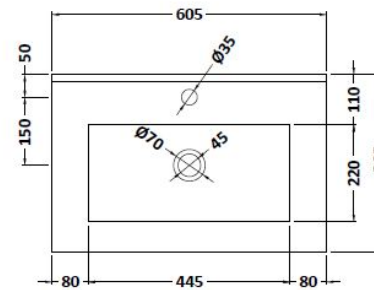

Packaging Dimensions

Height (mm):	830
Width (mm):	620
Depth (mm):	405
Gross Weight (kg):	25.2

Packaging Data

Box Colour:	Brown Cardboard Box
Box Qty:	1
Label Size:	100 x 50
Label Colour:	White Label
Label Qty:	2

Outer Box Dimensions (If Applicable)

Height (mm):	
Width (mm):	
Depth (mm):	
Gross Weight (kg):	
Barcode:	5056211891826

Product Details

Country of Origin:	China
Fitting Instruction:	No
Certification:	FSC: Yes CE: N/A
Colour:	Satin Grey
Construction Method:	Cam & Wood Dowel
Construction Type:	Rigid
Cabinet Finish:	MFC Painted Matt
Fascia Finish:	Mdf Painted Matt
Cabinet Thickness (mm):	18
Fascia Thickness (mm):	18
Drawer Included:	No
Drawer Type:	Not Applicable
No of Shelves:	1
Hinge Type:	95 Degree Clip-On Soft Close
Hinge Included:	Yes, Supplied
Adjustable Legs:	No, Not Required
Fixings Included:	Yes
Handle Style:	Modern
Handle Included:	Yes, Supplied
Waste Shroud:	No
Handle Type:	Drop

Sales Code: NVM003

Description: Minimalist Basin 600mm

Product Dimensions

Height (mm):	170
Width (mm):	600
Depth (mm):	390
Nett Weight (kg):	10.76

Packaging Dimensions

Height (mm):	200
Width (mm):	400
Depth (mm):	620
Gross Weight (kg):	10.76

Packaging Data

Box Colour:	Brown Cardboard Box - Printed
Box Qty:	1
Label Size:	100 x 50
Label Colour:	White Label
Label Qty:	2

Outer Box Dimensions (If Applicable)

Height (mm):	
Width (mm):	
Depth (mm):	
Gross Weight (kg):	
Barcode:	5055146194668