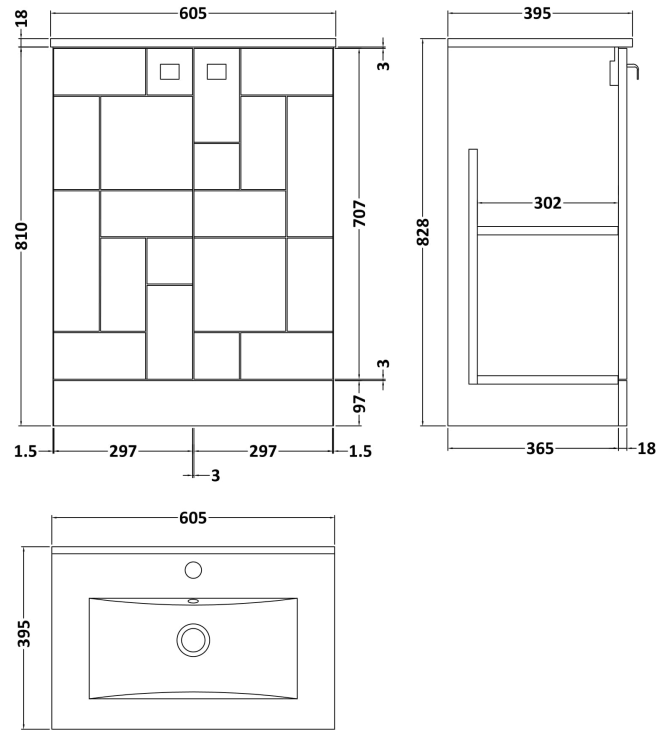

Sales Code: BLO206B

Description: 600 F/S 2-Door Unit & Basin 2

Packaging Details

Barcode: 5056211887744

Sales Code: MOF226A

Description: 600 F/S 2-Door Unit

Product Dimensions

Height (mm):	810
Width (mm):	600
Depth (mm):	383
Nett Weight (kg):	24.7

Packaging Dimensions

Height (mm):	830
Width (mm):	620
Depth (mm):	405
Gross Weight (kg):	25.2

Packaging Data

Box Colour:	Brown Cardboard Box
Box Qty:	1
Label Size:	100 x 50
Label Colour:	White Label
Label Qty:	2

Sales Code: NVM003

Description: Minimalist Basin 600mm

Product Dimensions

Height (mm):	170
Width (mm):	600
Depth (mm):	390
Nett Weight (kg):	10.76

Packaging Dimensions

Height (mm):	200
Width (mm):	400
Depth (mm):	620
Gross Weight (kg):	10.76

Packaging Data

Box Colour:	Brown Cardboard Box - Printed
Box Qty:	1
Label Size:	100 x 50
Label Colour:	White Label
Label Qty:	2

Outer Box Dimensions (If Applicable)

Height (mm):	
Width (mm):	
Depth (mm):	
Gross Weight (kg):	
Barcode:	5055146194668