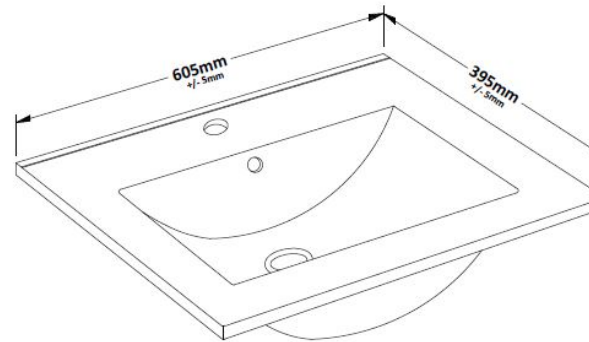

Packaging Dimensions

Height (mm):	830
Width (mm):	620
Depth (mm):	405
Gross Weight (kg):	25.2

Packaging Data

Box Colour:	Brown Cardboard Box
Box Qty:	1
Label Size:	100 x 50
Label Colour:	White Label
Label Qty:	2

Outer Box Dimensions (If Applicable)

Height (mm):	
Width (mm):	
Depth (mm):	
Gross Weight (kg):	
Barcode:	5056211891826

Product Details

Country of Origin:	China
Fitting Instruction:	No
Certification:	FSC: Yes CE: N/A
Colour:	Satin Grey
Construction Method:	Cam & Wood Dowel
Construction Type:	Rigid
Cabinet Finish:	MFC Painted Matt
Fascia Finish:	Mdf Painted Matt
Cabinet Thickness (mm):	18
Fascia Thickness (mm):	18
Drawer Included:	No
Drawer Type:	Not Applicable
No of Shelves:	1
Hinge Type:	95 Degree Clip-On Soft Close
Hinge Included:	Yes, Supplied
Adjustable Legs:	No, Not Required
Fixings Included:	Yes
Handle Style:	Modern
Handle Included:	Yes, Supplied
Waste Shroud:	No
Handle Type:	Drop

Sales Code: NVM003

Description: Minimalist Basin 600mm

Product Dimensions

Height (mm):	170
Width (mm):	600
Depth (mm):	390
Nett Weight (kg):	10.76

Packaging Dimensions

Height (mm):	200
Width (mm):	400
Depth (mm):	620
Gross Weight (kg):	10.76

Packaging Data

Box Colour:	Brown Cardboard Box - Printed
Box Qty:	1
Label Size:	100 x 50
Label Colour:	White Label
Label Qty:	2

Outer Box Dimensions (If Applicable)

Height (mm):	
Width (mm):	
Depth (mm):	
Gross Weight (kg):	
Barcode:	5055146194668