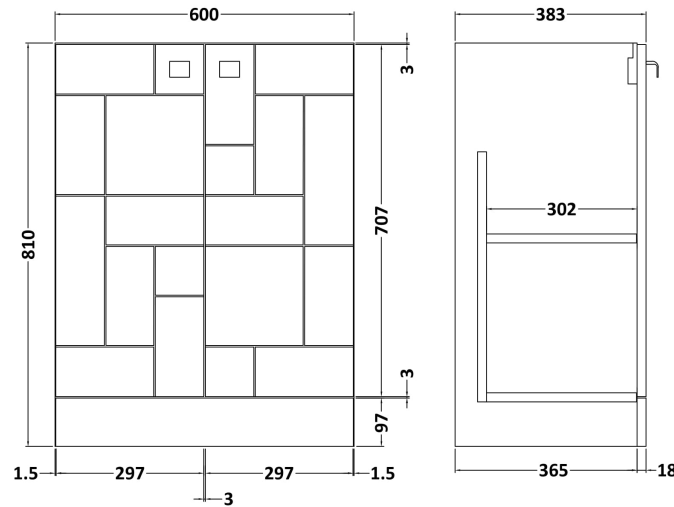

Sales Code: BLO206B

Description: 600 F/S 2-Door Unit & Basin 2

Packaging Details

Barcode: 5056211887744

Sales Code: MOF226A

Description: 600 F/S 2-Door Unit

Product Dimensions

Height (mm):	810
Width (mm):	600
Depth (mm):	383
Nett Weight (kg):	24.7

Packaging Dimensions

Height (mm):	830
Width (mm):	620
Depth (mm):	405
Gross Weight (kg):	25.2

Packaging Data

Box Colour:	Brown Cardboard Box
Box Qty:	1
Label Size:	100 x 50
Label Colour:	White Label
Label Qty:	2

Sales Code: NVM003

Description: Minimalist Basin 600mm

Product Dimensions

Height (mm):	170
Width (mm):	600
Depth (mm):	390
Nett Weight (kg):	10.76

Packaging Dimensions

Height (mm):	200
Width (mm):	400
Depth (mm):	620
Gross Weight (kg):	10.76

Packaging Data

Box Colour:	Brown Cardboard Box - Printed
Box Qty:	1
Label Size:	100 x 50
Label Colour:	White Label
Label Qty:	2

Outer Box Dimensions (If Applicable)

Height (mm):	
Width (mm):	
Depth (mm):	
Gross Weight (kg):	
Barcode:	5055146194668