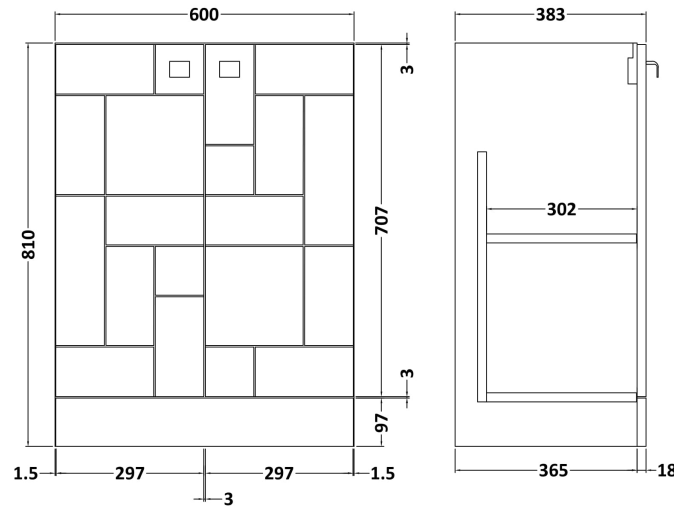

Sales Code: BLO206A

Description: 600 F/S 2-Door Unit & Basin 1

Packaging Details

Barcode: 5056211890997

Sales Code: MOF226A

Description: 600 F/S 2-Door Unit

Product Dimensions

Height (mm):	810
Width (mm):	600
Depth (mm):	383
Nett Weight (kg):	24.7

Packaging Dimensions

Height (mm):	830
Width (mm):	620
Depth (mm):	405
Gross Weight (kg):	25.2

Packaging Data

Box Colour:	Brown Cardboard Box
Box Qty:	1
Label Size:	100 x 50
Label Colour:	White Label
Label Qty:	2

Sales Code: NVM013

Description: 600 Mid-Edged Basin 1 Th

Product Dimensions

Height (mm):	180
Width (mm):	610
Depth (mm):	390
Nett Weight (kg):	11

Packaging Dimensions

Height (mm):	200
Width (mm):	410
Depth (mm):	630
Gross Weight (kg):	11

Packaging Data

Box Colour:	Brown Cardboard Box - Printed
Box Qty:	1
Label Size:	100 x 50
Label Colour:	White Label
Label Qty:	2

Outer Box Dimensions (If Applicable)

Height (mm):	
Width (mm):	
Depth (mm):	
Gross Weight (kg):	
Barcode:	5055369043415