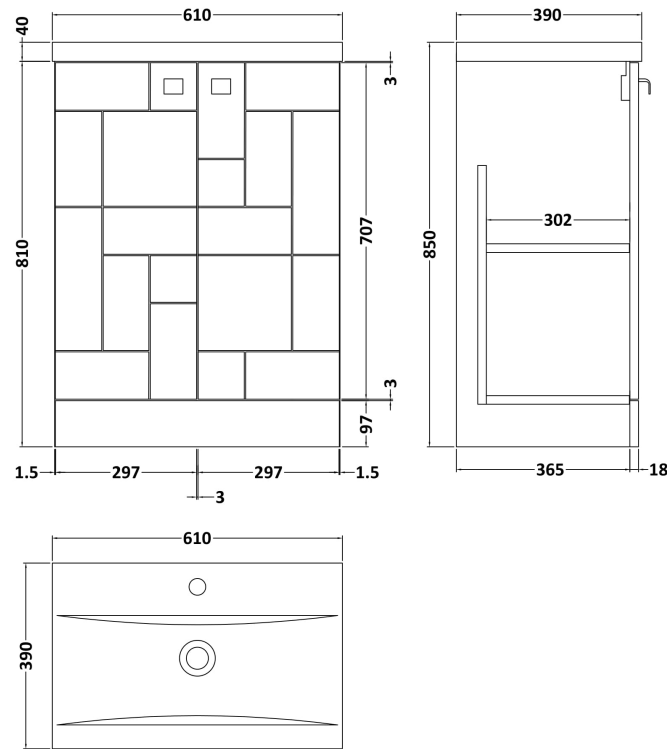

Sales Code: BLO206A

Description: 600 F/S 2-Door Unit & Basin 1

Packaging Details

Barcode: 5056211890997

Sales Code: MOF226A

Description: 600 F/S 2-Door Unit

Product Dimensions

Height (mm):	810
Width (mm):	600
Depth (mm):	383
Nett Weight (kg):	24.7

Packaging Dimensions

Height (mm):	830
Width (mm):	620
Depth (mm):	405
Gross Weight (kg):	25.2

Packaging Data

Box Colour:	Brown Cardboard Box
Box Qty:	1
Label Size:	100 x 50
Label Colour:	White Label
Label Qty:	2

Sales Code: NVM013

Description: 600 Mid-Edged Basin 1 Th

Product Dimensions

Height (mm):	180
Width (mm):	610
Depth (mm):	390
Nett Weight (kg):	11

Packaging Dimensions

Height (mm):	200
Width (mm):	410
Depth (mm):	630
Gross Weight (kg):	11

Packaging Data

Box Colour:	Brown Cardboard Box - Printed
Box Qty:	1
Label Size:	100 x 50
Label Colour:	White Label
Label Qty:	2

Outer Box Dimensions (If Applicable)

Height (mm):	
Width (mm):	
Depth (mm):	
Gross Weight (kg):	
Barcode:	5055369043415