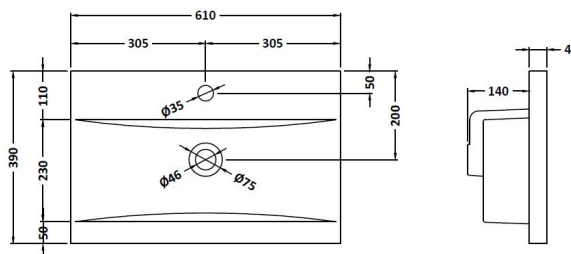

Packaging Dimensions

Height (mm):	830
Width (mm):	620
Depth (mm):	405
Gross Weight (kg):	25.2

Packaging Data

Box Colour:	Brown Cardboard Box
Box Qty:	1
Label Size:	100 x 50
Label Colour:	White Label
Label Qty:	2

Outer Box Dimensions (If Applicable)

Height (mm):	
Width (mm):	
Depth (mm):	
Gross Weight (kg):	
Barcode:	5056211891826

Product Details

Country of Origin:	China
Fitting Instruction:	No
Certification:	FSC: Yes CE: N/A
Colour:	Satin Grey
Construction Method:	Cam & Wood Dowel
Construction Type:	Rigid
Cabinet Finish:	MFC Painted Matt
Fascia Finish:	Mdf Painted Matt
Cabinet Thickness (mm):	18
Fascia Thickness (mm):	18
Drawer Included:	No
Drawer Type:	Not Applicable
No of Shelves:	1
Hinge Type:	95 Degree Clip-On Soft Close
Hinge Included:	Yes, Supplied
Adjustable Legs:	No, Not Required
Fixings Included:	Yes
Handle Style:	Modern
Handle Included:	Yes, Supplied
Waste Shroud:	No
Handle Type:	Drop

Sales Code: NVM013

Description: 600 Mid-Edged Basin 1 Th

Product Dimensions

Height (mm):	180
Width (mm):	610
Depth (mm):	390
Nett Weight (kg):	11

Packaging Dimensions

Height (mm):	200
Width (mm):	410
Depth (mm):	630
Gross Weight (kg):	11

Packaging Data

Box Colour:	Brown Cardboard Box - Printed
Box Qty:	1
Label Size:	100 x 50
Label Colour:	White Label
Label Qty:	2

Outer Box Dimensions (If Applicable)

Height (mm):	
Width (mm):	
Depth (mm):	
Gross Weight (kg):	
Barcode:	5055369043415