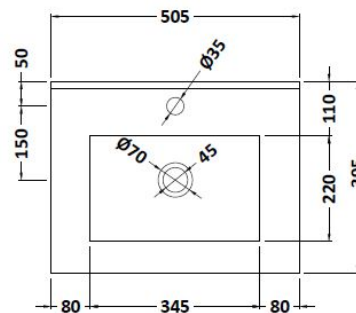

Packaging Dimensions

Height (mm):	830
Width (mm):	520
Depth (mm):	405
Gross Weight (kg):	22.5

Packaging Data

Box Colour:	Brown Cardboard Box
Box Qty:	1
Label Size:	100 x 50
Label Colour:	White Label
Label Qty:	2

Outer Box Dimensions (If Applicable)

Height (mm):	
Width (mm):	
Depth (mm):	
Gross Weight (kg):	
Barcode:	5056211891765

Product Details

Country of Origin:	China
Fitting Instruction:	No
Certification:	FSC: Yes CE: N/A
Colour:	Satin Grey
Construction Method:	Cam & Wood Dowel
Construction Type:	Rigid
Cabinet Finish:	MFC Painted Matt
Fascia Finish:	Mdf Painted Matt
Cabinet Thickness (mm):	18
Fascia Thickness (mm):	18
Drawer Included:	Yes
Drawer Type:	80mm High Metal S/C Inc Galler
No of Shelves:	1
Hinge Type:	95 Degree Clip-On Soft Close
Hinge Included:	Yes, Supplied
Adjustable Legs:	No, Not Required
Fixings Included:	Yes
Handle Style:	Modern
Handle Included:	Yes, Supplied
Waste Shroud:	No
Handle Type:	Drop

Sales Code: NVM001

Description: 500mm Minimalist Basin 1Th

Product Dimensions

Height (mm):	170
Width (mm):	500
Depth (mm):	390
Nett Weight (kg):	9

Packaging Dimensions

Height (mm):	400
Width (mm):	520
Depth (mm):	200
Gross Weight (kg):	9

Packaging Data

Box Colour:	Brown Cardboard Box
Box Qty:	1
Label Size:	105 x 50
Label Colour:	White Label
Label Qty:	1

Outer Box Dimensions (If Applicable)

Height (mm):	
Width (mm):	
Depth (mm):	
Gross Weight (kg):	
Barcode:	5055275828670