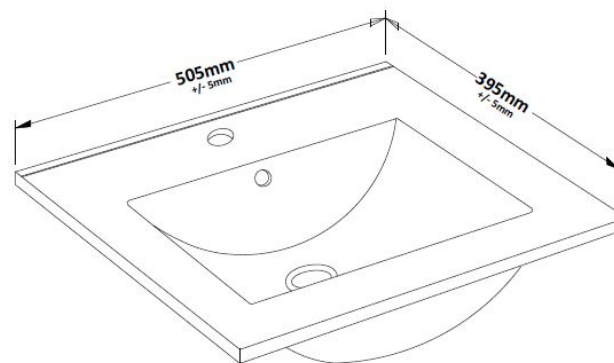

Packaging Dimensions

Height (mm):	830
Width (mm):	520
Depth (mm):	405
Gross Weight (kg):	22.5

Packaging Data

Box Colour:	Brown Cardboard Box
Box Qty:	1
Label Size:	100 x 50
Label Colour:	White Label
Label Qty:	2

Outer Box Dimensions (If Applicable)

Height (mm):	
Width (mm):	
Depth (mm):	
Gross Weight (kg):	
Barcode:	5056211891765

Product Details

Country of Origin:	China
Fitting Instruction:	No
Certification:	FSC: Yes CE: N/A
Colour:	Satin Grey
Construction Method:	Cam & Wood Dowel
Construction Type:	Rigid
Cabinet Finish:	MFC Painted Matt
Fascia Finish:	Mdf Painted Matt
Cabinet Thickness (mm):	18
Fascia Thickness (mm):	18
Drawer Included:	Yes
Drawer Type:	80mm High Metal S/C Inc Galler
No of Shelves:	1
Hinge Type:	95 Degree Clip-On Soft Close
Hinge Included:	Yes, Supplied
Adjustable Legs:	No, Not Required
Fixings Included:	Yes
Handle Style:	Modern
Handle Included:	Yes, Supplied
Waste Shroud:	No
Handle Type:	Drop

Sales Code: NVM001

Description: 500mm Minimalist Basin 1Th

Product Dimensions

Height (mm):	170
Width (mm):	500
Depth (mm):	390
Nett Weight (kg):	9

Packaging Dimensions

Height (mm):	400
Width (mm):	520
Depth (mm):	200
Gross Weight (kg):	9

Packaging Data

Box Colour:	Brown Cardboard Box
Box Qty:	1
Label Size:	105 x 50
Label Colour:	White Label
Label Qty:	1

Outer Box Dimensions (If Applicable)

Height (mm):	
Width (mm):	
Depth (mm):	
Gross Weight (kg):	
Barcode:	5055275828670