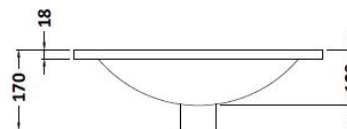

Packaging Dimensions

Height (mm):	830
Width (mm):	520
Depth (mm):	405
Gross Weight (kg):	22.5

Packaging Data

Box Colour:	Brown Cardboard Box
Box Qty:	1
Label Size:	100 x 50
Label Colour:	White Label
Label Qty:	2

Outer Box Dimensions (If Applicable)

Height (mm):	
Width (mm):	
Depth (mm):	
Gross Weight (kg):	
Barcode:	5056211891765

Product Details

Country of Origin:	China
Fitting Instruction:	No
Certification:	FSC: Yes CE: N/A
Colour:	Satin Grey
Construction Method:	Cam & Wood Dowel
Construction Type:	Rigid
Cabinet Finish:	MFC Painted Matt
Fascia Finish:	Mdf Painted Matt
Cabinet Thickness (mm):	18
Fascia Thickness (mm):	18
Drawer Included:	Yes
Drawer Type:	80mm High Metal S/C Inc Galler
No of Shelves:	1
Hinge Type:	95 Degree Clip-On Soft Close
Hinge Included:	Yes, Supplied
Adjustable Legs:	No, Not Required
Fixings Included:	Yes
Handle Style:	Modern
Handle Included:	Yes, Supplied
Waste Shroud:	No
Handle Type:	Drop

Sales Code: NVM001

Description: 500mm Minimalist Basin 1Th

Product Dimensions

Height (mm):	170
Width (mm):	500
Depth (mm):	390
Nett Weight (kg):	9

Packaging Dimensions

Height (mm):	400
Width (mm):	520
Depth (mm):	200
Gross Weight (kg):	9

Packaging Data

Box Colour:	Brown Cardboard Box
Box Qty:	1
Label Size:	105 x 50
Label Colour:	White Label
Label Qty:	1

Outer Box Dimensions (If Applicable)

Height (mm):	
Width (mm):	
Depth (mm):	
Gross Weight (kg):	
Barcode:	5055275828670