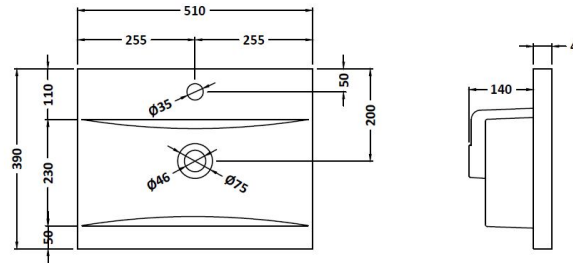

Packaging Dimensions

Height (mm):	830
Width (mm):	520
Depth (mm):	405
Gross Weight (kg):	22.5

Packaging Data

Box Colour:	Brown Cardboard Box
Box Qty:	1
Label Size:	100 x 50
Label Colour:	White Label
Label Qty:	2

Outer Box Dimensions (If Applicable)

Height (mm):	
Width (mm):	
Depth (mm):	
Gross Weight (kg):	
Barcode:	5056211891765

Product Details

Country of Origin:	China
Fitting Instruction:	No
Certification:	FSC: Yes CE: N/A
Colour:	Satin Grey
Construction Method:	Cam & Wood Dowel
Construction Type:	Rigid
Cabinet Finish:	MFC Painted Matt
Fascia Finish:	Mdf Painted Matt
Cabinet Thickness (mm):	18
Fascia Thickness (mm):	18
Drawer Included:	Yes
Drawer Type:	80mm High Metal S/C Inc Galler
No of Shelves:	1
Hinge Type:	95 Degree Clip-On Soft Close
Hinge Included:	Yes, Supplied
Adjustable Legs:	No, Not Required
Fixings Included:	Yes
Handle Style:	Modern
Handle Included:	Yes, Supplied
Waste Shroud:	No
Handle Type:	Drop

Sales Code: NVM012

Description: 500 Mid-Edged Basin 1 Th

Product Dimensions

Height (mm):	180
Width (mm):	510
Depth (mm):	390
Nett Weight (kg):	10.54

Packaging Dimensions

Height (mm):	210
Width (mm):	410
Depth (mm):	530
Gross Weight (kg):	10.54

Packaging Data

Box Colour:	Brown Cardboard Box - Printed
Box Qty:	1
Label Size:	100 x 50
Label Colour:	White Label
Label Qty:	2

Outer Box Dimensions (If Applicable)

Height (mm):	
Width (mm):	
Depth (mm):	
Gross Weight (kg):	
Barcode:	5055369043446