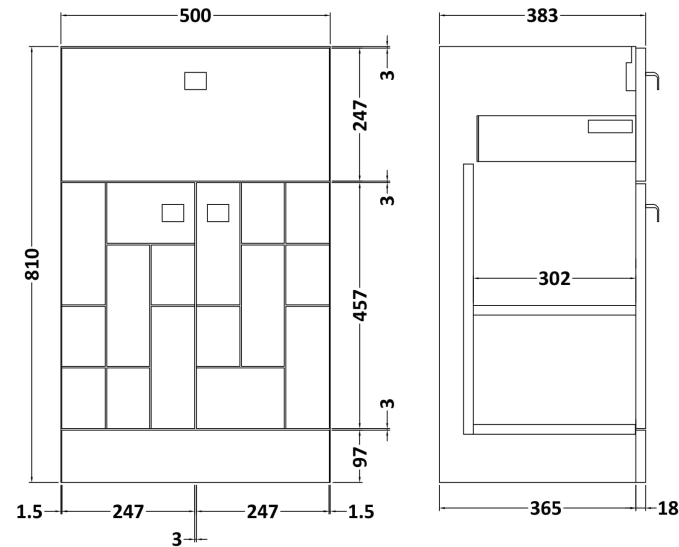

Sales Code: BLO204A

Description: 500 F/S 2-Door/Drawer Unit & Basin 1

Packaging Details

Barcode: 5056211891062

Sales Code: MOF204A

Description: 500 F/S 2-Door/Drawer Unit

Product Dimensions

Height (mm):	810
Width (mm):	500
Depth (mm):	383
Nett Weight (kg):	22

Packaging Dimensions

Height (mm):	830
Width (mm):	520
Depth (mm):	405
Gross Weight (kg):	22.5

Packaging Data

Box Colour:	Brown Cardboard Box
Box Qty:	1
Label Size:	100 x 50
Label Colour:	White Label
Label Qty:	2

Sales Code: NVM012

Description: 500 Mid-Edged Basin 1 Th

Product Dimensions

Height (mm):	180
Width (mm):	510
Depth (mm):	390
Nett Weight (kg):	10.54

Packaging Dimensions

Height (mm):	210
Width (mm):	410
Depth (mm):	530
Gross Weight (kg):	10.54

Packaging Data

Box Colour:	Brown Cardboard Box - Printed
Box Qty:	1
Label Size:	100 x 50
Label Colour:	White Label
Label Qty:	2

Outer Box Dimensions (If Applicable)

Height (mm):	
Width (mm):	
Depth (mm):	
Gross Weight (kg):	
Barcode:	5055369043446