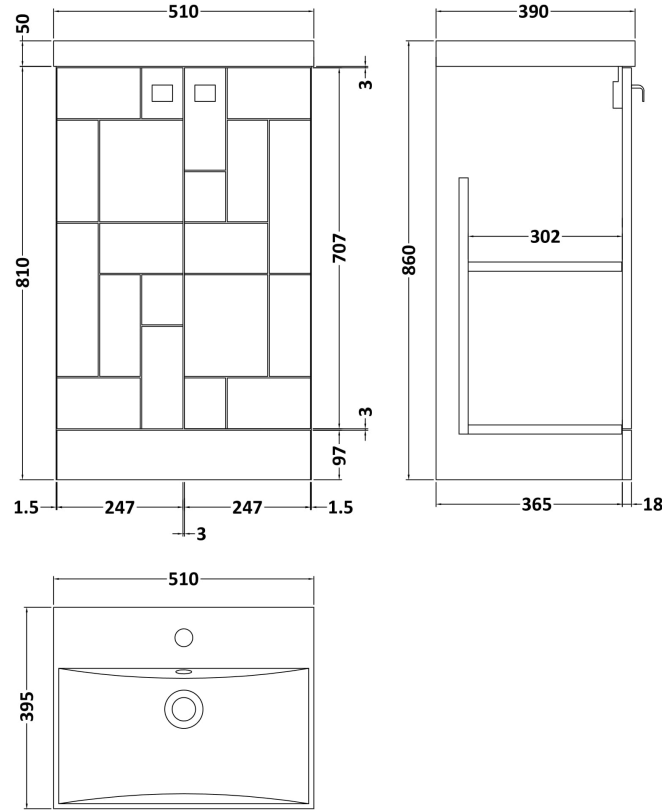

Sales Code: BLO203D

Description: 500 F/S 2-Door Unit & Basin 3

Packaging Details

Barcode: 5056211892052