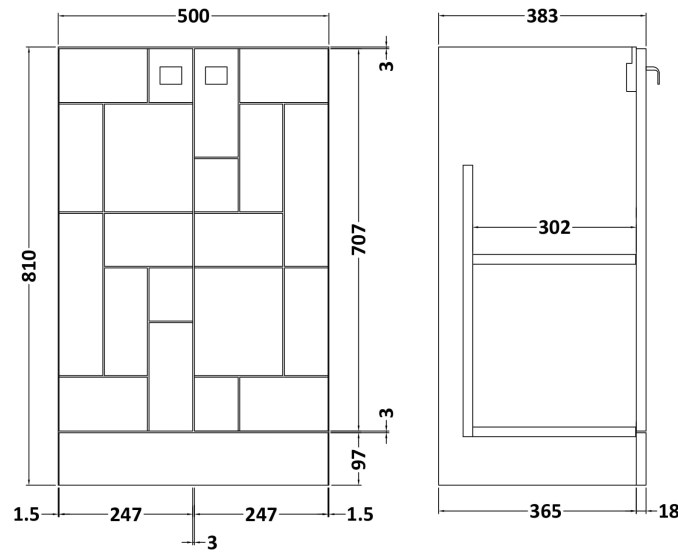

### Product Dimensions

Height (mm):	810
Width (mm):	500
Depth (mm):	383
Nett Weight (kg):	20.5

### Packaging Dimensions

Height (mm):	830
Width (mm):	520
Depth (mm):	405
Gross Weight (kg):	21

### Product Dimensions

Height (mm):	170
Width (mm):	510
Depth (mm):	395
Nett Weight (kg):	9.5

### Packaging Dimensions

Height (mm):	190
Width (mm):	530
Depth (mm):	415
Gross Weight (kg):	10