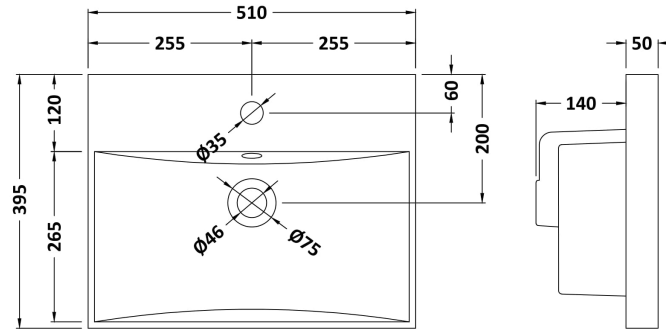

### Product Dimensions

Height (mm):	810
Width (mm):	500
Depth (mm):	383
Nett Weight (kg):	20.5

### Packaging Dimensions

Height (mm):	830
Width (mm):	520
Depth (mm):	405
Gross Weight (kg):	21

### Outer Box Dimensions (If Applicable)

Height (mm):	
Width (mm):	
Depth (mm):	
Gross Weight (kg):	
Barcode:	5056211891734

### Product Dimensions

Height (mm):	170
Width (mm):	510
Depth (mm):	395
Nett Weight (kg):	9.5