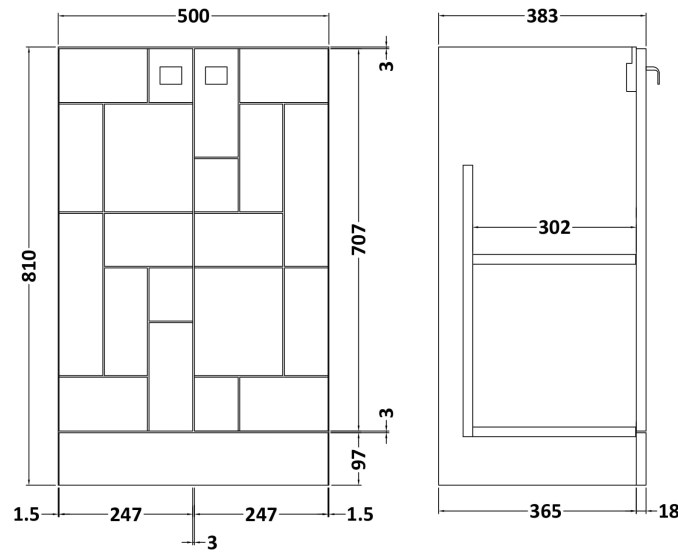

### Product Dimensions

Height (mm):	810
Width (mm):	500
Depth (mm):	383
Nett Weight (kg):	20.5

### Packaging Dimensions

Height (mm):	830
Width (mm):	520
Depth (mm):	405
Gross Weight (kg):	21

### Product Dimensions

Height (mm):	170
Width (mm):	500
Depth (mm):	390
Nett Weight (kg):	9

### Packaging Dimensions

Height (mm):	400
Width (mm):	520
Depth (mm):	200
Gross Weight (kg):	9