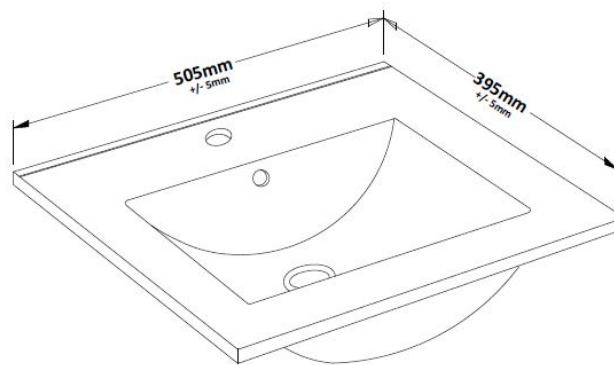

### Product Dimensions

Height (mm):	810
Width (mm):	500
Depth (mm):	383
Nett Weight (kg):	20.5

### Packaging Dimensions

Height (mm):	830
Width (mm):	520
Depth (mm):	405
Gross Weight (kg):	21

### Outer Box Dimensions (If Applicable)

Height (mm):	
Width (mm):	
Depth (mm):	
Gross Weight (kg):	
Barcode:	5056211891734

### Product Dimensions

Height (mm):	170
Width (mm):	500
Depth (mm):	390
Nett Weight (kg):	9