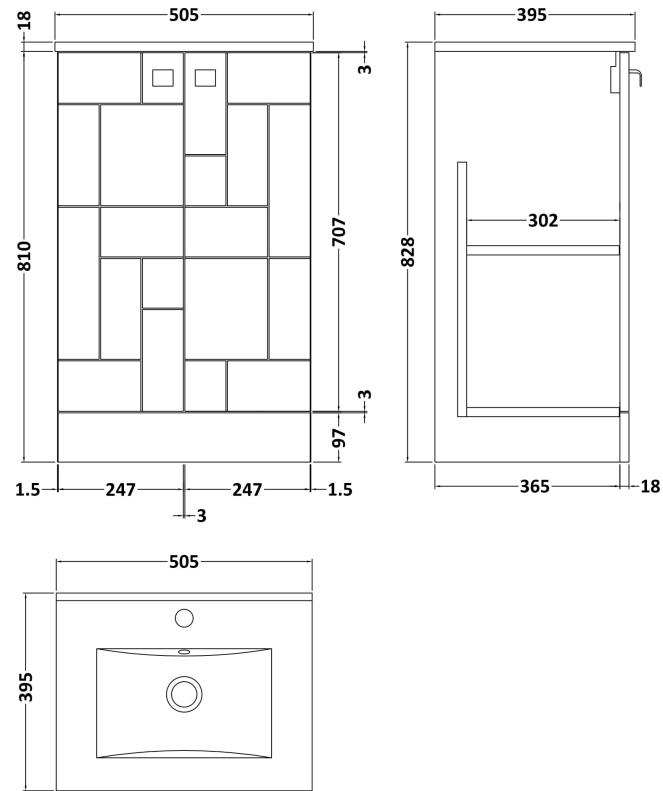

Sales Code: BLO203B

Description: 500 F/S 2-Door Unit & Basin 2

Packaging Details

Barcode: 5056211887836