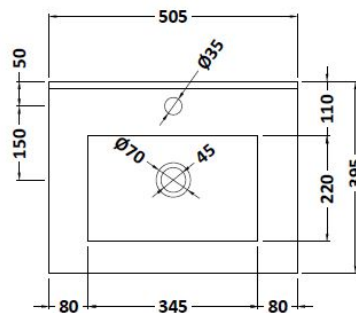

### Product Dimensions

Height (mm):	810
Width (mm):	500
Depth (mm):	383
Nett Weight (kg):	20.5

### Packaging Dimensions

Height (mm):	830
Width (mm):	520
Depth (mm):	405
Gross Weight (kg):	21

### Outer Box Dimensions (If Applicable)

Height (mm):	
Width (mm):	
Depth (mm):	
Gross Weight (kg):	
Barcode:	5056211891734

### Product Dimensions

Height (mm):	170
Width (mm):	500
Depth (mm):	390
Nett Weight (kg):	9