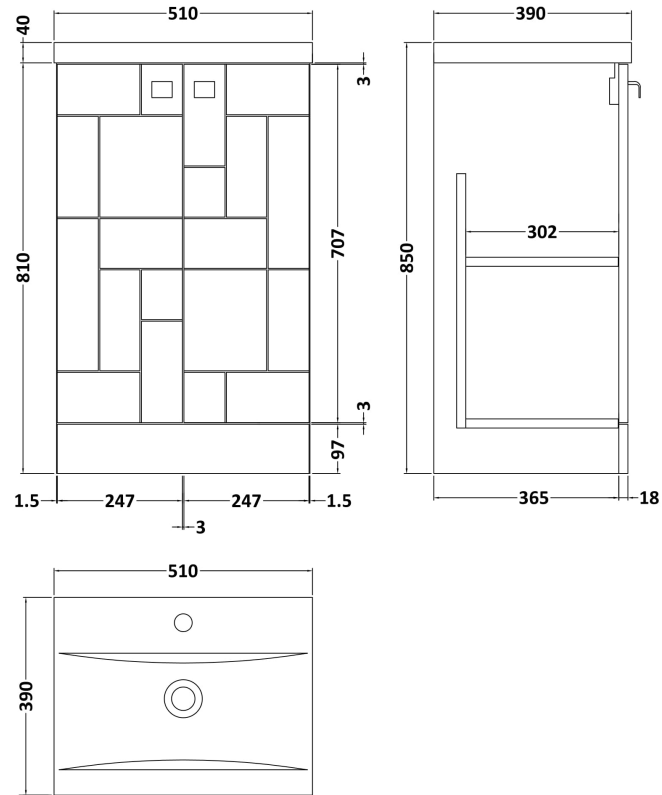

Sales Code: BLO203A

Description: 500 F/S 2-Door Unit & Basin 1

Packaging Details

Barcode: 5056211891093