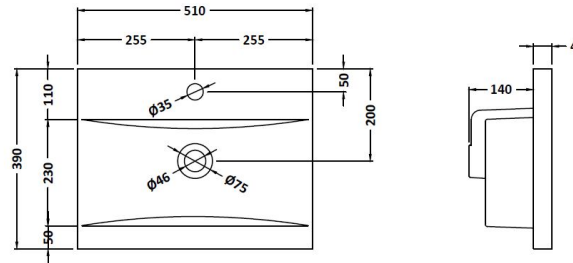

### Product Dimensions

Height (mm):	810
Width (mm):	500
Depth (mm):	383
Nett Weight (kg):	20.5

### Packaging Dimensions

Height (mm):	830
Width (mm):	520
Depth (mm):	405
Gross Weight (kg):	21

### Outer Box Dimensions (If Applicable)

Height (mm):	
Width (mm):	
Depth (mm):	
Gross Weight (kg):	
Barcode:	5056211891734

**Sales Code:** NVM012

**Description:** 500 Mid-Edged Basin 1 Th

**Product Dimensions**

Height (mm):	180
Width (mm):	510
Depth (mm):	390
Nett Weight (kg):	10.54

**Packaging Dimensions**

Height (mm):	210
Width (mm):	410
Depth (mm):	530
Gross Weight (kg):	10.54