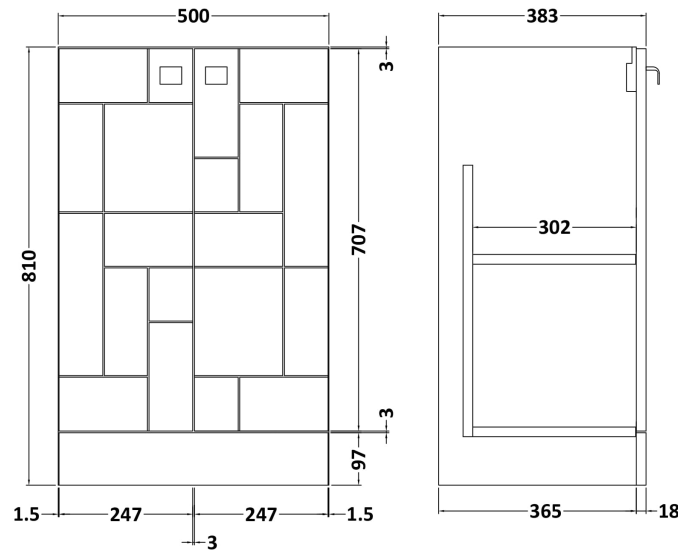

### Product Dimensions

Height (mm):	810
Width (mm):	500
Depth (mm):	383
Nett Weight (kg):	20.5

### Packaging Dimensions

Height (mm):	830
Width (mm):	520
Depth (mm):	405
Gross Weight (kg):	21

### Outer Box Dimensions (If Applicable)

Height (mm):	
Width (mm):	
Depth (mm):	
Gross Weight (kg):	
Barcode:	5056211891734

**Sales Code:** NVM012

**Description:** 500 Mid-Edged Basin 1 Th

**Product Dimensions**

Height (mm):	180
Width (mm):	510
Depth (mm):	390
Nett Weight (kg):	10.54

**Packaging Dimensions**

Height (mm):	210
Width (mm):	410
Depth (mm):	530
Gross Weight (kg):	10.54