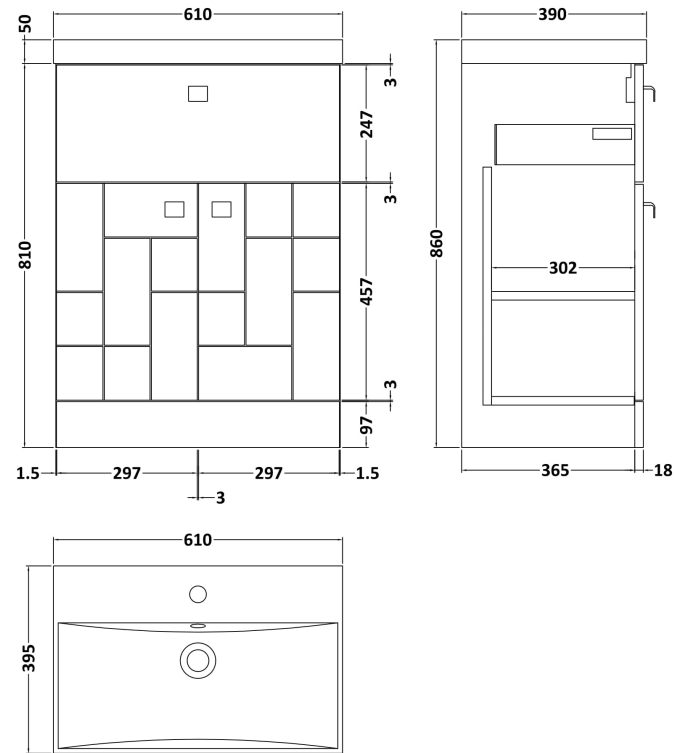

Sales Code: BLO201D

Description: 600 F/S 2-Door/Drawer Unit & Basin 3

Packaging Details

Barcode: 5056211892021

Sales Code: MOF203A

Description: 600 F/S 2-Door/Drawer Unit

Product Dimensions

Height (mm):	810
Width (mm):	600
Depth (mm):	383
Nett Weight (kg):	23

Packaging Dimensions

Height (mm):	885
Width (mm):	620
Depth (mm):	405
Gross Weight (kg):	23.5

Packaging Data

Box Colour:	Brown Cardboard Box
Box Qty:	1
Label Size:	100 x 50
Label Colour:	White Label
Label Qty:	2

Sales Code: NVM033

Description: 600 Thin Edged Basin 1Th

Product Dimensions

Height (mm):	170
Width (mm):	610
Depth (mm):	395
Nett Weight (kg):	11

Packaging Dimensions

Height (mm):	190
Width (mm):	630
Depth (mm):	415
Gross Weight (kg):	11.5

Packaging Data

Box Colour:	Brown Cardboard Box - Printed
Box Qty:	1
Label Size:	100 x 50
Label Colour:	White Label
Label Qty:	2

Outer Box Dimensions (If Applicable)

Height (mm):	
Width (mm):	
Depth (mm):	
Gross Weight (kg):	
Barcode:	5056211853428