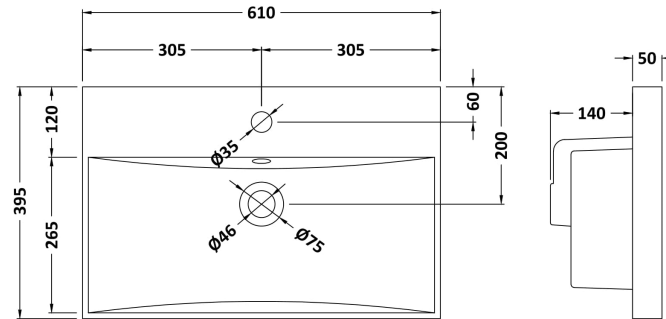

Packaging Dimensions

Height (mm):	885
Width (mm):	620
Depth (mm):	405
Gross Weight (kg):	23.5

Packaging Data

Box Colour:	Brown Cardboard Box
Box Qty:	1
Label Size:	100 x 50
Label Colour:	White Label
Label Qty:	2

Outer Box Dimensions (If Applicable)

Height (mm):	
Width (mm):	
Depth (mm):	
Gross Weight (kg):	
Barcode:	5056211884231

Product Details

Country of Origin:	United Kingdom
Fitting Instruction:	No
Certification:	FSC: Yes CE: N/A
Colour:	Satin Grey
Construction Method:	Cam & Wood Dowel
Construction Type:	Rigid
Cabinet Finish:	MFC Painted Matt
Fascia Finish:	Mdf Painted Matt
Cabinet Thickness (mm):	18
Fascia Thickness (mm):	18
Drawer Included:	Yes
Drawer Type:	80mm High Metal S/C Inc Galler
No of Shelves:	1
Hinge Type:	95 Degree Clip-On Soft Close
Hinge Included:	Yes, Supplied
Adjustable Legs:	No, Not Required
Fixings Included:	Yes
Handle Style:	Modern
Handle Included:	Yes, Supplied
Waste Shroud:	No
Handle Type:	Drop

Sales Code: NVM033

Description: 600 Thin Edged Basin 1Th

Product Dimensions

Height (mm):	170
Width (mm):	610
Depth (mm):	395
Nett Weight (kg):	11

Packaging Dimensions

Height (mm):	190
Width (mm):	630
Depth (mm):	415
Gross Weight (kg):	11.5

Packaging Data

Box Colour:	Brown Cardboard Box - Printed
Box Qty:	1
Label Size:	100 x 50
Label Colour:	White Label
Label Qty:	2

Outer Box Dimensions (If Applicable)

Height (mm):	
Width (mm):	
Depth (mm):	
Gross Weight (kg):	
Barcode:	5056211853428