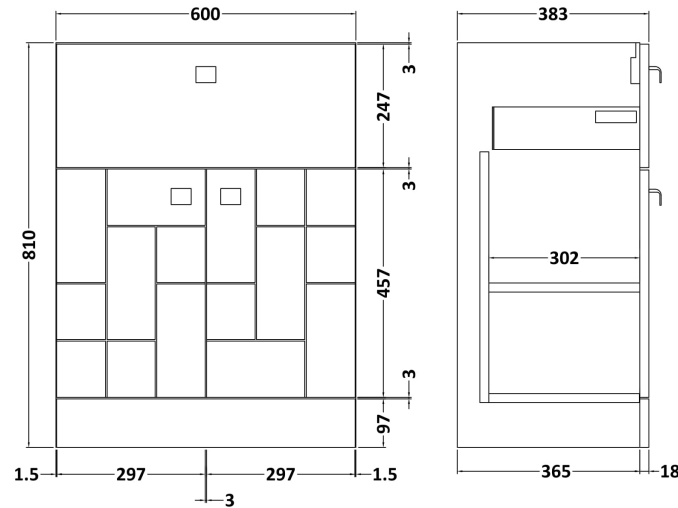

Sales Code: BLO201D

Description: 600 F/S 2-Door/Drawer Unit & Basin 3

Packaging Details

Barcode: 5056211892021

Sales Code: MOF203A

Description: 600 F/S 2-Door/Drawer Unit

Product Dimensions

Height (mm):	810
Width (mm):	600
Depth (mm):	383
Nett Weight (kg):	23

Packaging Dimensions

Height (mm):	885
Width (mm):	620
Depth (mm):	405
Gross Weight (kg):	23.5

Packaging Data

Box Colour:	Brown Cardboard Box
Box Qty:	1
Label Size:	100 x 50
Label Colour:	White Label
Label Qty:	2

Sales Code: NVM033

Description: 600 Thin Edged Basin 1Th

Product Dimensions

Height (mm):	170
Width (mm):	610
Depth (mm):	395
Nett Weight (kg):	11

Packaging Dimensions

Height (mm):	190
Width (mm):	630
Depth (mm):	415
Gross Weight (kg):	11.5

Packaging Data

Box Colour:	Brown Cardboard Box - Printed
Box Qty:	1
Label Size:	100 x 50
Label Colour:	White Label
Label Qty:	2

Outer Box Dimensions (If Applicable)

Height (mm):	
Width (mm):	
Depth (mm):	
Gross Weight (kg):	
Barcode:	5056211853428