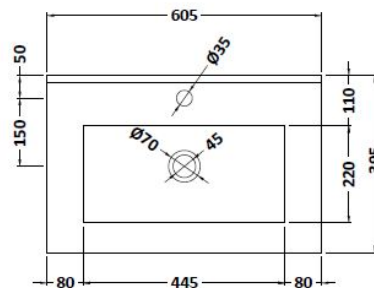

Packaging Dimensions

Height (mm):	885
Width (mm):	620
Depth (mm):	405
Gross Weight (kg):	23.5

Packaging Data

Box Colour:	Brown Cardboard Box
Box Qty:	1
Label Size:	100 x 50
Label Colour:	White Label
Label Qty:	2

Outer Box Dimensions (If Applicable)

Height (mm):	
Width (mm):	
Depth (mm):	
Gross Weight (kg):	
Barcode:	5056211884231

Product Details

Country of Origin:	United Kingdom	
Fitting Instruction:	No	
Certification:	FSC: Yes	CE: N/A
Colour:	Satin Grey	
Construction Method:	Cam & Wood Dowel	
Construction Type:	Rigid	
Cabinet Finish:	MFC Painted Matt	
Fascia Finish:	Mdf Painted Matt	
Cabinet Thickness (mm):	18	
Fascia Thickness (mm):	18	
Drawer Included:	Yes	
Drawer Type:	80mm High Metal S/C Inc Galler	
No of Shelves:	1	
Hinge Type:	95 Degree Clip-On Soft Close	
Hinge Included:	Yes, Supplied	
Adjustable Legs:	No, Not Required	
Fixings Included:	Yes	
Handle Style:	Modern	
Handle Included:	Yes, Supplied	
Waste Shroud:	No	
Handle Type:	Drop	

Sales Code: NVM003

Description: Minimalist Basin 600mm

Product Dimensions

Height (mm):	170
Width (mm):	600
Depth (mm):	390
Nett Weight (kg):	10.76

Packaging Dimensions

Height (mm):	200
Width (mm):	400
Depth (mm):	620
Gross Weight (kg):	10.76

Packaging Data

Box Colour:	Brown Cardboard Box - Printed
Box Qty:	1
Label Size:	100 x 50
Label Colour:	White Label
Label Qty:	2

Outer Box Dimensions (If Applicable)

Height (mm):	
Width (mm):	
Depth (mm):	
Gross Weight (kg):	
Barcode:	5055146194668