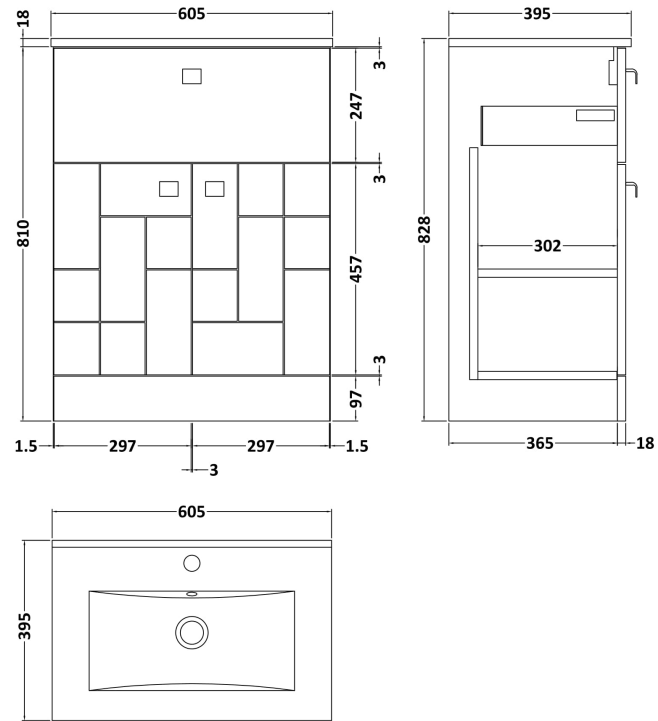

Sales Code: BLO201B

Description: 600 F/S 2-Door/Drawer Unit & Basin 2

Packaging Details

Barcode: 5056211887898

Sales Code: MOF203A

Description: 600 F/S 2-Door/Drawer Unit

Product Dimensions

Height (mm):	810
Width (mm):	600
Depth (mm):	383
Nett Weight (kg):	23

Packaging Dimensions

Height (mm):	885
Width (mm):	620
Depth (mm):	405
Gross Weight (kg):	23.5

Packaging Data

Box Colour:	Brown Cardboard Box
Box Qty:	1
Label Size:	100 x 50
Label Colour:	White Label
Label Qty:	2

Sales Code: NVM003

Description: Minimalist Basin 600mm

Product Dimensions

Height (mm):	170
Width (mm):	600
Depth (mm):	390
Nett Weight (kg):	10.76

Packaging Dimensions

Height (mm):	200
Width (mm):	400
Depth (mm):	620
Gross Weight (kg):	10.76

Packaging Data

Box Colour:	Brown Cardboard Box - Printed
Box Qty:	1
Label Size:	100 x 50
Label Colour:	White Label
Label Qty:	2

Outer Box Dimensions (If Applicable)

Height (mm):	
Width (mm):	
Depth (mm):	
Gross Weight (kg):	
Barcode:	5055146194668