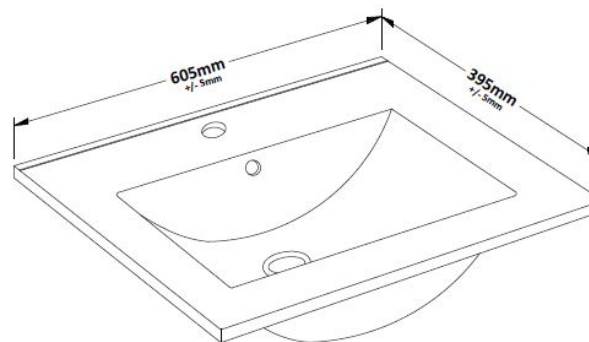

Packaging Dimensions

Height (mm):	885
Width (mm):	620
Depth (mm):	405
Gross Weight (kg):	23.5

Packaging Data

Box Colour:	Brown Cardboard Box
Box Qty:	1
Label Size:	100 x 50
Label Colour:	White Label
Label Qty:	2

Outer Box Dimensions (If Applicable)

Height (mm):	
Width (mm):	
Depth (mm):	
Gross Weight (kg):	
Barcode:	5056211884231

Product Details

Country of Origin:	United Kingdom	
Fitting Instruction:	No	
Certification:	FSC: Yes	CE: N/A
Colour:	Satin Grey	
Construction Method:	Cam & Wood Dowel	
Construction Type:	Rigid	
Cabinet Finish:	MFC Painted Matt	
Fascia Finish:	Mdf Painted Matt	
Cabinet Thickness (mm):	18	
Fascia Thickness (mm):	18	
Drawer Included:	Yes	
Drawer Type:	80mm High Metal S/C Inc Galler	
No of Shelves:	1	
Hinge Type:	95 Degree Clip-On Soft Close	
Hinge Included:	Yes, Supplied	
Adjustable Legs:	No, Not Required	
Fixings Included:	Yes	
Handle Style:	Modern	
Handle Included:	Yes, Supplied	
Waste Shroud:	No	
Handle Type:	Drop	

Sales Code: NVM003

Description: Minimalist Basin 600mm

Product Dimensions

Height (mm):	170
Width (mm):	600
Depth (mm):	390
Nett Weight (kg):	10.76

Packaging Dimensions

Height (mm):	200
Width (mm):	400
Depth (mm):	620
Gross Weight (kg):	10.76

Packaging Data

Box Colour:	Brown Cardboard Box - Printed
Box Qty:	1
Label Size:	100 x 50
Label Colour:	White Label
Label Qty:	2

Outer Box Dimensions (If Applicable)

Height (mm):	
Width (mm):	
Depth (mm):	
Gross Weight (kg):	
Barcode:	5055146194668