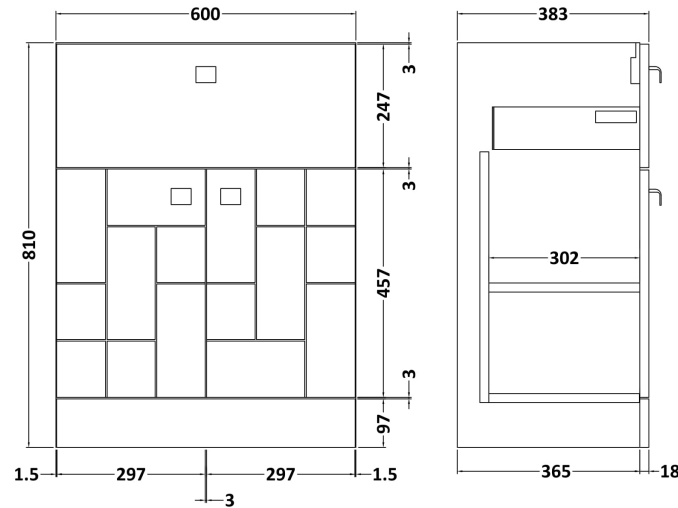

Sales Code: BLO201B

Description: 600 F/S 2-Door/Drawer Unit & Basin 2

Packaging Details

Barcode: 5056211887898

Sales Code: MOF203A

Description: 600 F/S 2-Door/Drawer Unit

Product Dimensions

Height (mm):	810
Width (mm):	600
Depth (mm):	383
Nett Weight (kg):	23

Packaging Dimensions

Height (mm):	885
Width (mm):	620
Depth (mm):	405
Gross Weight (kg):	23.5

Packaging Data

Box Colour:	Brown Cardboard Box
Box Qty:	1
Label Size:	100 x 50
Label Colour:	White Label
Label Qty:	2

Sales Code: NVM003

Description: Minimalist Basin 600mm

Product Dimensions

Height (mm):	170
Width (mm):	600
Depth (mm):	390
Nett Weight (kg):	10.76

Packaging Dimensions

Height (mm):	200
Width (mm):	400
Depth (mm):	620
Gross Weight (kg):	10.76

Packaging Data

Box Colour:	Brown Cardboard Box - Printed
Box Qty:	1
Label Size:	100 x 50
Label Colour:	White Label
Label Qty:	2

Outer Box Dimensions (If Applicable)

Height (mm):	
Width (mm):	
Depth (mm):	
Gross Weight (kg):	
Barcode:	5055146194668