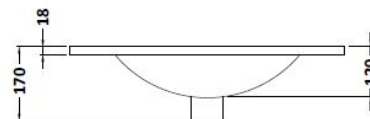

Sales Code: BLO201B

Description: 600 F/S 2-Door/Drawer Unit & Basin 2

Packaging Details

Barcode: 5056211887898

Sales Code: MOF203A

Description: 600 F/S 2-Door/Drawer Unit

Product Dimensions

Height (mm):	810
Width (mm):	600
Depth (mm):	383
Nett Weight (kg):	23

Packaging Dimensions

Height (mm):	885
Width (mm):	620
Depth (mm):	405
Gross Weight (kg):	23.5

Packaging Data

Box Colour:	Brown Cardboard Box
Box Qty:	1
Label Size:	100 x 50
Label Colour:	White Label
Label Qty:	2

Outer Box Dimensions (If Applicable)

Height (mm):	
Width (mm):	
Depth (mm):	
Gross Weight (kg):	
Barcode:	5056211884231

Product Details

Country of Origin:	United Kingdom	
Fitting Instruction:	No	
Certification:	FSC: Yes	CE: N/A
Colour:	Satin Grey	
Construction Method:	Cam & Wood Dowel	
Construction Type:	Rigid	
Cabinet Finish:	MFC Painted Matt	
Fascia Finish:	Mdf Painted Matt	
Cabinet Thickness (mm):	18	
Fascia Thickness (mm):	18	
Drawer Included:	Yes	
Drawer Type:	80mm High Metal S/C Inc Galler	
No of Shelves:	1	
Hinge Type:	95 Degree Clip-On Soft Close	
Hinge Included:	Yes, Supplied	
Adjustable Legs:	No, Not Required	
Fixings Included:	Yes	
Handle Style:	Modern	
Handle Included:	Yes, Supplied	
Waste Shroud:	No	
Handle Type:	Drop	

Sales Code: NVM003

Description: Minimalist Basin 600mm

Product Dimensions

Height (mm):	170
Width (mm):	600
Depth (mm):	390
Nett Weight (kg):	10.76

Packaging Dimensions

Height (mm):	200
Width (mm):	400
Depth (mm):	620
Gross Weight (kg):	10.76