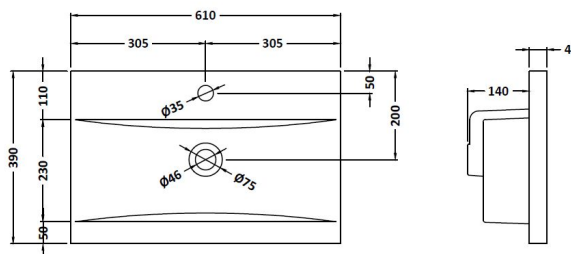

### Product Dimensions

Height (mm):	810
Width (mm):	600
Depth (mm):	383
Nett Weight (kg):	23

### Packaging Dimensions

Height (mm):	885
Width (mm):	620
Depth (mm):	405
Gross Weight (kg):	23.5

### Outer Box Dimensions (If Applicable)

Height (mm):	
Width (mm):	
Depth (mm):	
Gross Weight (kg):	
Barcode:	5056211884231

### Product Dimensions

Height (mm):	180
Width (mm):	610
Depth (mm):	390
Nett Weight (kg):	11