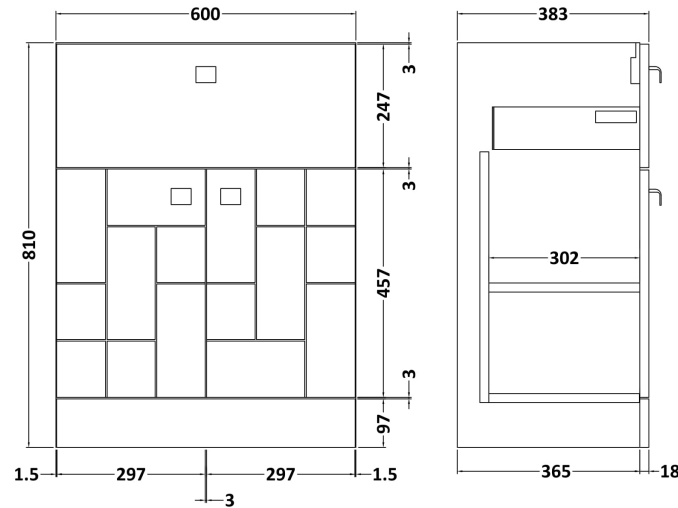

### Product Dimensions

Height (mm):	810
Width (mm):	600
Depth (mm):	383
Nett Weight (kg):	23

### Packaging Dimensions

Height (mm):	885
Width (mm):	620
Depth (mm):	405
Gross Weight (kg):	23.5

### Product Dimensions

Height (mm):	180
Width (mm):	610
Depth (mm):	390
Nett Weight (kg):	11

### Packaging Dimensions

Height (mm):	200
Width (mm):	410
Depth (mm):	630
Gross Weight (kg):	11