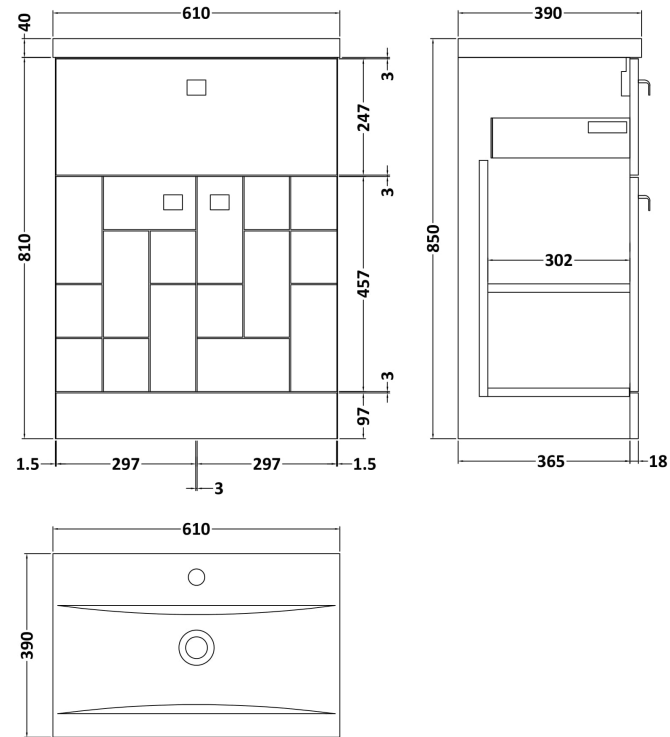

Sales Code: BLO201A

Description: 600 F/S 2-Door/Drawer Unit & Basin 1

Packaging Details

Barcode: 5056211891703