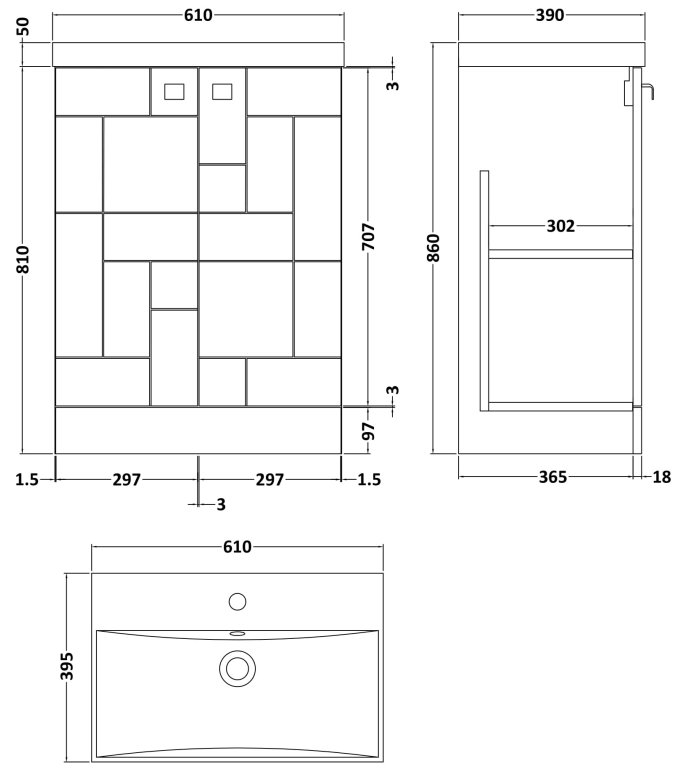

Sales Code: BLO106D

Description: 600 F/S 2-Door Unit & Basin 3

Packaging Details

Barcode: 5056211891970

Sales Code: MOF126A

Description: 600 F/S 2-Door Unit

Product Dimensions

Height (mm):	810
Width (mm):	600
Depth (mm):	383
Nett Weight (kg):	24.7

Packaging Dimensions

Height (mm):	830
Width (mm):	620
Depth (mm):	405
Gross Weight (kg):	25.2

Packaging Data

Box Colour:	Brown Cardboard Box
Box Qty:	1
Label Size:	100 x 50
Label Colour:	White Label
Label Qty:	2

Sales Code: NVM033

Description: 600 Thin Edged Basin 1Th

Product Dimensions

Height (mm):	170
Width (mm):	610
Depth (mm):	395
Nett Weight (kg):	11

Packaging Dimensions

Height (mm):	190
Width (mm):	630
Depth (mm):	415
Gross Weight (kg):	11.5

Packaging Data

Box Colour:	Brown Cardboard Box - Printed
Box Qty:	1
Label Size:	100 x 50
Label Colour:	White Label
Label Qty:	2

Outer Box Dimensions (If Applicable)

Height (mm):	
Width (mm):	
Depth (mm):	
Gross Weight (kg):	
Barcode:	5056211853428