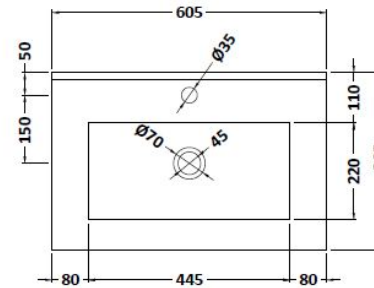

Packaging Dimensions

Height (mm):	830
Width (mm):	620
Depth (mm):	405
Gross Weight (kg):	25.2

Packaging Data

Box Colour:	Brown Cardboard Box
Box Qty:	1
Label Size:	100 x 50
Label Colour:	White Label
Label Qty:	2

Outer Box Dimensions (If Applicable)

Height (mm):	
Width (mm):	
Depth (mm):	
Gross Weight (kg):	
Barcode:	5056211891819

Product Details

Country of Origin:	China
Fitting Instruction:	No
Certification:	FSC: Yes CE: N/A
Colour:	Satin White
Construction Method:	Cam & Wood Dowel
Construction Type:	Rigid
Cabinet Finish:	MFC Painted Matt
Fascia Finish:	Mdf Painted Matt
Cabinet Thickness (mm):	18
Fascia Thickness (mm):	18
Drawer Included:	No
Drawer Type:	Not Applicable
No of Shelves:	1
Hinge Type:	95 Degree Clip-On Soft Close
Hinge Included:	Yes, Supplied
Adjustable Legs:	No, Not Required
Fixings Included:	Yes
Handle Style:	Modern
Handle Included:	Yes, Supplied
Waste Shroud:	No
Handle Type:	Drop

Sales Code: NVM003

Description: Minimalist Basin 600mm

Product Dimensions

Height (mm):	170
Width (mm):	600
Depth (mm):	390
Nett Weight (kg):	10.76

Packaging Dimensions

Height (mm):	200
Width (mm):	400
Depth (mm):	620
Gross Weight (kg):	10.76

Packaging Data

Box Colour:	Brown Cardboard Box - Printed
Box Qty:	1
Label Size:	100 x 50
Label Colour:	White Label
Label Qty:	2

Outer Box Dimensions (If Applicable)

Height (mm):	
Width (mm):	
Depth (mm):	
Gross Weight (kg):	
Barcode:	5055146194668