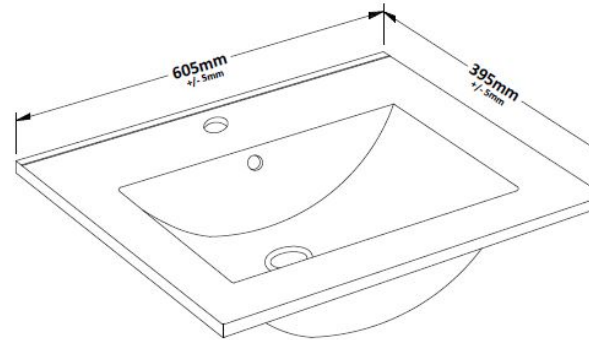

Packaging Dimensions

Height (mm):	830
Width (mm):	620
Depth (mm):	405
Gross Weight (kg):	25.2

Packaging Data

Box Colour:	Brown Cardboard Box
Box Qty:	1
Label Size:	100 x 50
Label Colour:	White Label
Label Qty:	2

Outer Box Dimensions (If Applicable)

Height (mm):	
Width (mm):	
Depth (mm):	
Gross Weight (kg):	
Barcode:	5056211891819

Product Details

Country of Origin:	China
Fitting Instruction:	No
Certification:	FSC: Yes CE: N/A
Colour:	Satin White
Construction Method:	Cam & Wood Dowel
Construction Type:	Rigid
Cabinet Finish:	MFC Painted Matt
Fascia Finish:	Mdf Painted Matt
Cabinet Thickness (mm):	18
Fascia Thickness (mm):	18
Drawer Included:	No
Drawer Type:	Not Applicable
No of Shelves:	1
Hinge Type:	95 Degree Clip-On Soft Close
Hinge Included:	Yes, Supplied
Adjustable Legs:	No, Not Required
Fixings Included:	Yes
Handle Style:	Modern
Handle Included:	Yes, Supplied
Waste Shroud:	No
Handle Type:	Drop

Sales Code: NVM003

Description: Minimalist Basin 600mm

Product Dimensions

Height (mm):	170
Width (mm):	600
Depth (mm):	390
Nett Weight (kg):	10.76

Packaging Dimensions

Height (mm):	200
Width (mm):	400
Depth (mm):	620
Gross Weight (kg):	10.76

Packaging Data

Box Colour:	Brown Cardboard Box - Printed
Box Qty:	1
Label Size:	100 x 50
Label Colour:	White Label
Label Qty:	2

Outer Box Dimensions (If Applicable)

Height (mm):	
Width (mm):	
Depth (mm):	
Gross Weight (kg):	
Barcode:	5055146194668