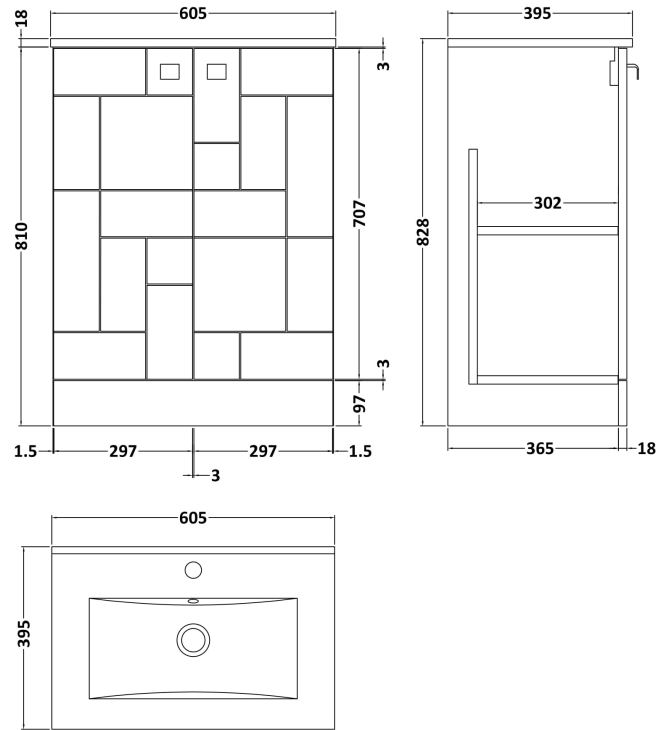

Sales Code: BLO106B

Description: 600 F/S 2-Door Unit & Basin 2

Packaging Details

Barcode: 5056211887751

Sales Code: MOF126A

Description: 600 F/S 2-Door Unit

Product Dimensions

Height (mm):	810
Width (mm):	600
Depth (mm):	383
Nett Weight (kg):	24.7

Packaging Dimensions

Height (mm):	830
Width (mm):	620
Depth (mm):	405
Gross Weight (kg):	25.2

Packaging Data

Box Colour:	Brown Cardboard Box
Box Qty:	1
Label Size:	100 x 50
Label Colour:	White Label
Label Qty:	2

Sales Code: NVM003

Description: Minimalist Basin 600mm

Product Dimensions

Height (mm):	170
Width (mm):	600
Depth (mm):	390
Nett Weight (kg):	10.76

Packaging Dimensions

Height (mm):	200
Width (mm):	400
Depth (mm):	620
Gross Weight (kg):	10.76

Packaging Data

Box Colour:	Brown Cardboard Box - Printed
Box Qty:	1
Label Size:	100 x 50
Label Colour:	White Label
Label Qty:	2

Outer Box Dimensions (If Applicable)

Height (mm):	
Width (mm):	
Depth (mm):	
Gross Weight (kg):	
Barcode:	5055146194668