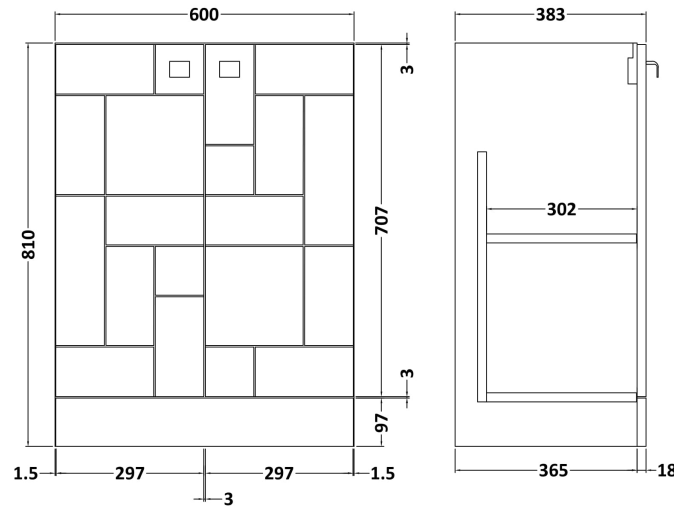

Sales Code: BLO106B

Description: 600 F/S 2-Door Unit & Basin 2

Packaging Details

Barcode: 5056211887751

Sales Code: MOF126A

Description: 600 F/S 2-Door Unit

Product Dimensions

Height (mm):	810
Width (mm):	600
Depth (mm):	383
Nett Weight (kg):	24.7

Packaging Dimensions

Height (mm):	830
Width (mm):	620
Depth (mm):	405
Gross Weight (kg):	25.2

Packaging Data

Box Colour:	Brown Cardboard Box
Box Qty:	1
Label Size:	100 x 50
Label Colour:	White Label
Label Qty:	2

Sales Code: NVM003

Description: Minimalist Basin 600mm

Product Dimensions

Height (mm):	170
Width (mm):	600
Depth (mm):	390
Nett Weight (kg):	10.76

Packaging Dimensions

Height (mm):	200
Width (mm):	400
Depth (mm):	620
Gross Weight (kg):	10.76

Packaging Data

Box Colour:	Brown Cardboard Box - Printed
Box Qty:	1
Label Size:	100 x 50
Label Colour:	White Label
Label Qty:	2

Outer Box Dimensions (If Applicable)

Height (mm):	
Width (mm):	
Depth (mm):	
Gross Weight (kg):	
Barcode:	5055146194668