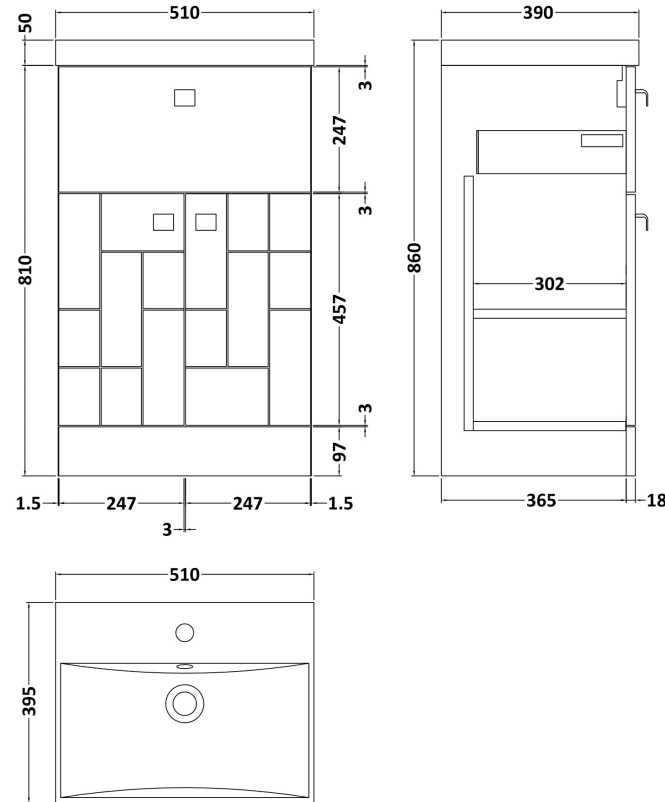

Sales Code: BLO104D

Description: 500 F/S 2-Door/Drawer Unit & Basin 3

Packaging Details

Barcode: 5056211891918

Sales Code: MOF104A

Description: 500 F/S 2-Door/Drawer Unit

Product Dimensions

Height (mm):	810
Width (mm):	500
Depth (mm):	383
Nett Weight (kg):	22

Packaging Dimensions

Height (mm):	830
Width (mm):	520
Depth (mm):	405
Gross Weight (kg):	22.5

Packaging Data

Box Colour:	Brown Cardboard Box
Box Qty:	1
Label Size:	100 x 50
Label Colour:	White Label
Label Qty:	2

Sales Code: NVM032

Description: 500 Thin Edged Basin 1Th

Product Dimensions

Height (mm):	170
Width (mm):	510
Depth (mm):	395
Nett Weight (kg):	9.5

Packaging Dimensions

Height (mm):	190
Width (mm):	530
Depth (mm):	415
Gross Weight (kg):	10

Packaging Data

Box Colour:	Brown Cardboard Box - Printed
Box Qty:	1
Label Size:	100 x 50
Label Colour:	White Label
Label Qty:	2

Outer Box Dimensions (If Applicable)

Height (mm):	
Width (mm):	
Depth (mm):	
Gross Weight (kg):	
Barcode:	5056211853411