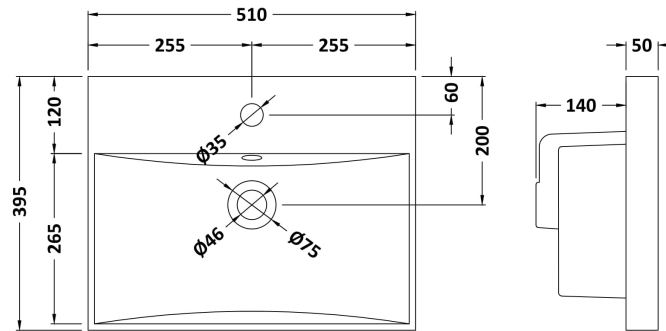

Packaging Dimensions

Height (mm):	830
Width (mm):	520
Depth (mm):	405
Gross Weight (kg):	22.5

Packaging Data

Box Colour:	Brown Cardboard Box
Box Qty:	1
Label Size:	100 x 50
Label Colour:	White Label
Label Qty:	2

Outer Box Dimensions (If Applicable)

Height (mm):	
Width (mm):	
Depth (mm):	
Gross Weight (kg):	
Barcode:	5056211891758

Product Details

Country of Origin:	China
Fitting Instruction:	No
Certification:	FSC: Yes CE: N/A
Colour:	Satin White
Construction Method:	Cam & Wood Dowel
Construction Type:	Rigid
Cabinet Finish:	MFC Painted Matt
Fascia Finish:	Mdf Painted Matt
Cabinet Thickness (mm):	18
Fascia Thickness (mm):	18
Drawer Included:	Yes
Drawer Type:	80mm High Metal S/C Inc Galler
No of Shelves:	1
Hinge Type:	95 Degree Clip-On Soft Close
Hinge Included:	Yes, Supplied
Adjustable Legs:	No, Not Required
Fixings Included:	Yes
Handle Style:	Modern
Handle Included:	Yes, Supplied
Waste Shroud:	No
Handle Type:	Drop

Sales Code: NVM032

Description: 500 Thin Edged Basin 1Th

Product Dimensions

Height (mm):	170
Width (mm):	510
Depth (mm):	395
Nett Weight (kg):	9.5

Packaging Dimensions

Height (mm):	190
Width (mm):	530
Depth (mm):	415
Gross Weight (kg):	10

Packaging Data

Box Colour:	Brown Cardboard Box - Printed
Box Qty:	1
Label Size:	100 x 50
Label Colour:	White Label
Label Qty:	2

Outer Box Dimensions (If Applicable)

Height (mm):	
Width (mm):	
Depth (mm):	
Gross Weight (kg):	
Barcode:	5056211853411