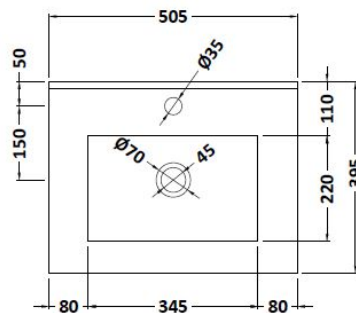

### Product Dimensions

Height (mm):	810
Width (mm):	500
Depth (mm):	383
Nett Weight (kg):	22

### Packaging Dimensions

Height (mm):	830
Width (mm):	520
Depth (mm):	405
Gross Weight (kg):	22.5

### Outer Box Dimensions (If Applicable)

Height (mm):	
Width (mm):	
Depth (mm):	
Gross Weight (kg):	
Barcode:	5056211891758

### Product Dimensions

Height (mm):	170
Width (mm):	500
Depth (mm):	390
Nett Weight (kg):	9