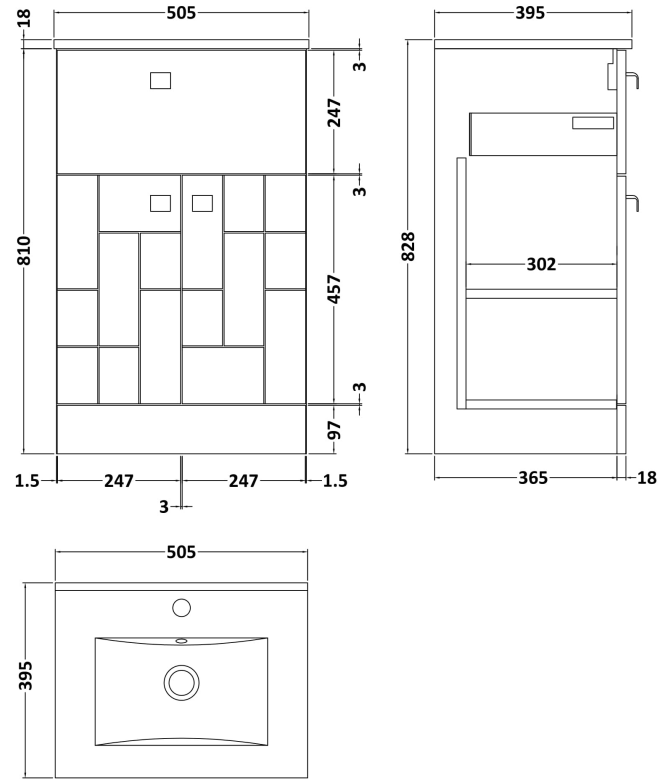

Sales Code: BLO104B

Description: 500 F/S 2-Door/Drawer Unit & Basin 2

Packaging Details

Barcode: 5056211887812