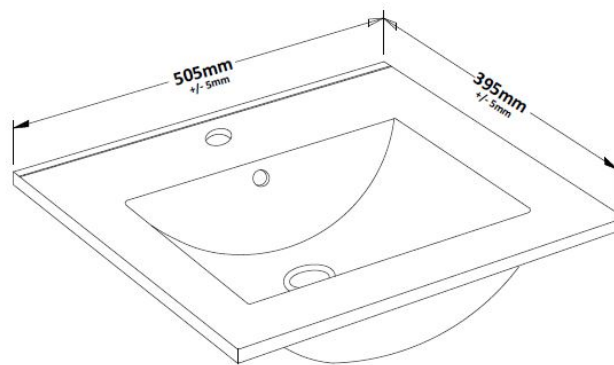

### Product Dimensions

Height (mm):	810
Width (mm):	500
Depth (mm):	383
Nett Weight (kg):	22

### Packaging Dimensions

Height (mm):	830
Width (mm):	520
Depth (mm):	405
Gross Weight (kg):	22.5

### Outer Box Dimensions (If Applicable)

Height (mm):	
Width (mm):	
Depth (mm):	
Gross Weight (kg):	
Barcode:	5056211891758

### Product Dimensions

Height (mm):	170
Width (mm):	500
Depth (mm):	390
Nett Weight (kg):	9