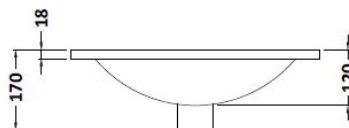

Sales Code: NVM001

Description: 500mm Minimalist Basin 1Th

Product Dimensions

Height (mm):	170
Width (mm):	500
Depth (mm):	390
Nett Weight (kg):	9

Packaging Dimensions

Height (mm):	400
Width (mm):	520
Depth (mm):	200
Gross Weight (kg):	9

Packaging Data

Box Colour:	Brown Cardboard Box
Box Qty:	1
Label Size:	105 x 50
Label Colour:	White Label
Label Qty:	1

Outer Box Dimensions (If Applicable)

Height (mm):	
Width (mm):	
Depth (mm):	
Gross Weight (kg):	
Barcode:	5055275828670

Product Details

Country of Origin:	China
Fitting Instruction:	No
Certification:	CE: WRAS: WRAS No:
Product Material:	Vitreous China
Fixing Supplied:	No

Pans/Bidets: Trap Style: Not Applicable Includes Seat: Not Applicable

Seats: Seat Type: Not Applicable Material: Not Applicable
Function: Not Included Hinge Type: Not Relevant
Hinge Material: Not Applicable

Cisterns: Operating Type: Not Applicable Fittings: None Included
Lever Type: Not Applicable

Basins: Tap Hole: One Taphole Chain Stay Hole: No
Template: Not Required Waste Type Req: Slotted
Overflow Inc: Yes Overflow Cover: Yes
Inner Bowl Depth (mm): 120mm