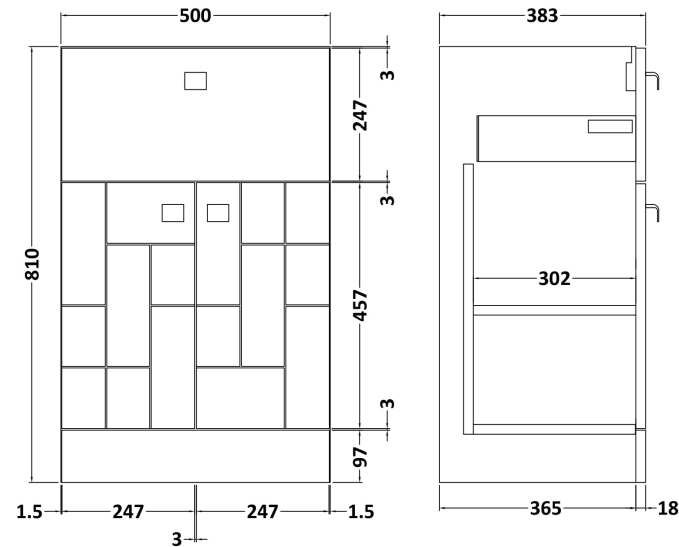

### Product Dimensions

Height (mm):	810
Width (mm):	500
Depth (mm):	383
Nett Weight (kg):	22

### Packaging Dimensions

Height (mm):	830
Width (mm):	520
Depth (mm):	405
Gross Weight (kg):	22.5

### Product Dimensions

Height (mm):	170
Width (mm):	500
Depth (mm):	390
Nett Weight (kg):	9

### Packaging Dimensions

Height (mm):	400
Width (mm):	520
Depth (mm):	200
Gross Weight (kg):	9