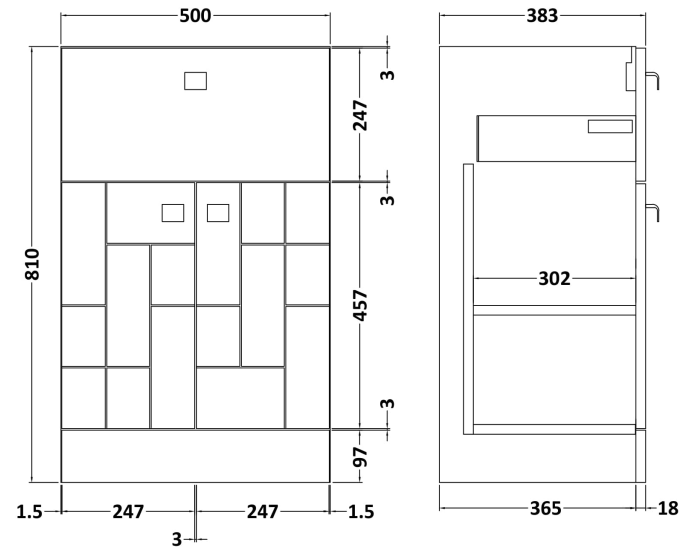

Sales Code: BLO104A

Description: 500 F/S 2-Door/Drawer Unit & Basin 1

Packaging Details

Barcode: 5056211891079

Sales Code: MOF104A

Description: 500 F/S 2-Door/Drawer Unit

Product Dimensions

Height (mm):	810
Width (mm):	500
Depth (mm):	383
Nett Weight (kg):	22

Packaging Dimensions

Height (mm):	830
Width (mm):	520
Depth (mm):	405
Gross Weight (kg):	22.5

Packaging Data

Box Colour:	Brown Cardboard Box
Box Qty:	1
Label Size:	100 x 50
Label Colour:	White Label
Label Qty:	2

Sales Code: NVM012

Description: 500 Mid-Edged Basin 1 Th

Product Dimensions

Height (mm):	180
Width (mm):	510
Depth (mm):	390
Nett Weight (kg):	10.54

Packaging Dimensions

Height (mm):	210
Width (mm):	410
Depth (mm):	530
Gross Weight (kg):	10.54

Packaging Data

Box Colour:	Brown Cardboard Box - Printed
Box Qty:	1
Label Size:	100 x 50
Label Colour:	White Label
Label Qty:	2

Outer Box Dimensions (If Applicable)

Height (mm):	
Width (mm):	
Depth (mm):	
Gross Weight (kg):	
Barcode:	5055369043446