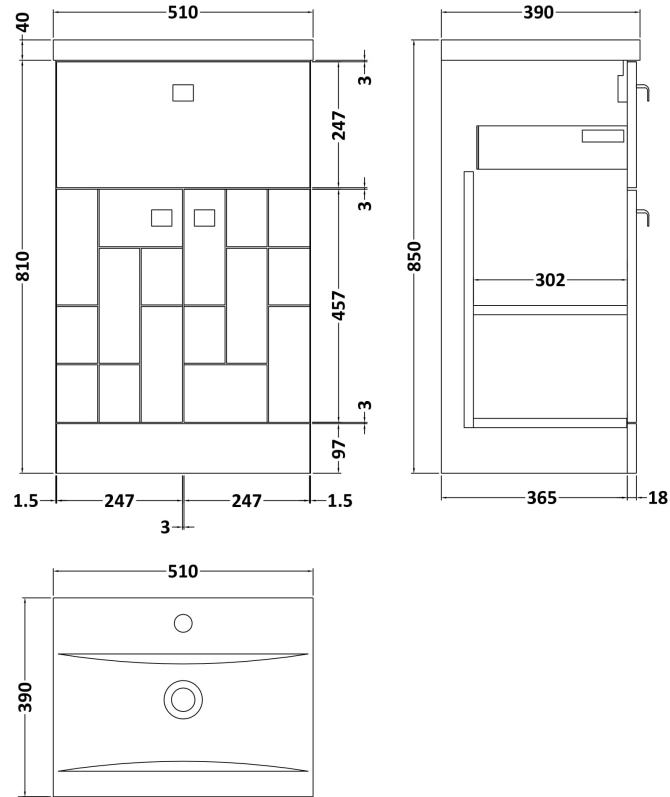

Sales Code: BLO104A

Description: 500 F/S 2-Door/Drawer Unit & Basin 1

Packaging Details

Barcode: 5056211891079

Sales Code: MOF104A

Description: 500 F/S 2-Door/Drawer Unit

Product Dimensions

Height (mm):	810
Width (mm):	500
Depth (mm):	383
Nett Weight (kg):	22

Packaging Dimensions

Height (mm):	830
Width (mm):	520
Depth (mm):	405
Gross Weight (kg):	22.5

Packaging Data

Box Colour:	Brown Cardboard Box
Box Qty:	1
Label Size:	100 x 50
Label Colour:	White Label
Label Qty:	2

Sales Code: NVM012

Description: 500 Mid-Edged Basin 1 Th

Product Dimensions

Height (mm):	180
Width (mm):	510
Depth (mm):	390
Nett Weight (kg):	10.54

Packaging Dimensions

Height (mm):	210
Width (mm):	410
Depth (mm):	530
Gross Weight (kg):	10.54

Packaging Data

Box Colour:	Brown Cardboard Box - Printed
Box Qty:	1
Label Size:	100 x 50
Label Colour:	White Label
Label Qty:	2

Outer Box Dimensions (If Applicable)

Height (mm):	
Width (mm):	
Depth (mm):	
Gross Weight (kg):	
Barcode:	5055369043446