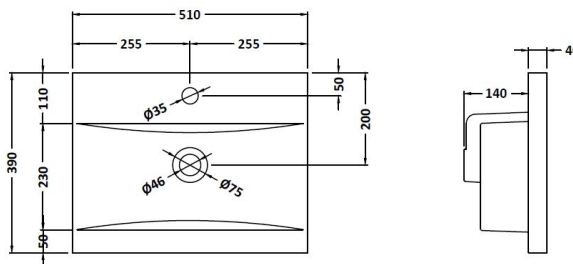

Sales Code: BLO104A

Description: 500 F/S 2-Door/Drawer Unit & Basin 1

Packaging Details

Barcode: 5056211891079

Sales Code: MOF104A

Description: 500 F/S 2-Door/Drawer Unit

Product Dimensions

Height (mm):	810
Width (mm):	500
Depth (mm):	383
Nett Weight (kg):	22

Packaging Dimensions

Height (mm):	830
Width (mm):	520
Depth (mm):	405
Gross Weight (kg):	22.5

Packaging Data

Box Colour:	Brown Cardboard Box
Box Qty:	1
Label Size:	100 x 50
Label Colour:	White Label
Label Qty:	2

Outer Box Dimensions (If Applicable)

Height (mm):	
Width (mm):	
Depth (mm):	
Gross Weight (kg):	
Barcode:	5056211891758

Product Details

Country of Origin:	China
Fitting Instruction:	No
Certification:	FSC: Yes CE: N/A
Colour:	Satin White
Construction Method:	Cam & Wood Dowel
Construction Type:	Rigid
Cabinet Finish:	MFC Painted Matt
Fascia Finish:	Mdf Painted Matt
Cabinet Thickness (mm):	18
Fascia Thickness (mm):	18
Drawer Included:	Yes
Drawer Type:	80mm High Metal S/C Inc Galler
No of Shelves:	1
Hinge Type:	95 Degree Clip-On Soft Close
Hinge Included:	Yes, Supplied
Adjustable Legs:	No, Not Required
Fixings Included:	Yes
Handle Style:	Modern
Handle Included:	Yes, Supplied
Waste Shroud:	No
Handle Type:	Drop

Sales Code: NVM012

Description: 500 Mid-Edged Basin 1 Th

Product Dimensions

Height (mm):	180
Width (mm):	510
Depth (mm):	390
Nett Weight (kg):	10.54

Packaging Dimensions

Height (mm):	210
Width (mm):	410
Depth (mm):	530
Gross Weight (kg):	10.54