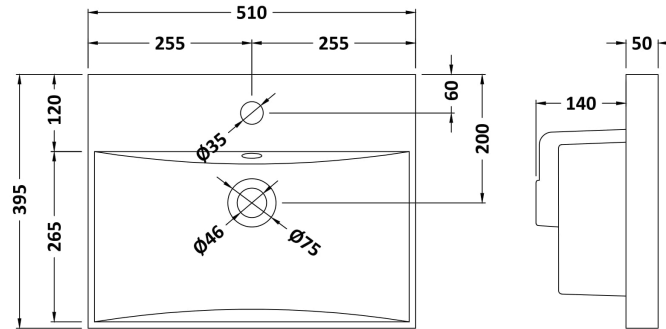

Packaging Dimensions

Height (mm):	830
Width (mm):	520
Depth (mm):	405
Gross Weight (kg):	21

Packaging Data

Box Colour:	Brown Cardboard Box
Box Qty:	1
Label Size:	100 x 50
Label Colour:	White Label
Label Qty:	2

Outer Box Dimensions (If Applicable)

Height (mm):	
Width (mm):	
Depth (mm):	
Gross Weight (kg):	
Barcode:	5056211891727

Product Details

Country of Origin:	China
Fitting Instruction:	No
Certification:	FSC: Yes CE: N/A
Colour:	Satin White
Construction Method:	Cam & Wood Dowel
Construction Type:	Rigid
Cabinet Finish:	MFC Painted Matt
Fascia Finish:	Mdf Painted Matt
Cabinet Thickness (mm):	18
Fascia Thickness (mm):	18
Drawer Included:	No
Drawer Type:	Not Applicable
No of Shelves:	1
Hinge Type:	95 Degree Clip-On Soft Close
Hinge Included:	Yes, Supplied
Adjustable Legs:	No, Not Required
Fixings Included:	Yes
Handle Style:	Modern
Handle Included:	Yes, Supplied
Waste Shroud:	No
Handle Type:	Drop

Sales Code: NVM032

Description: 500 Thin Edged Basin 1Th

Product Dimensions

Height (mm):	170
Width (mm):	510
Depth (mm):	395
Nett Weight (kg):	9.5

Packaging Dimensions

Height (mm):	190
Width (mm):	530
Depth (mm):	415
Gross Weight (kg):	10

Packaging Data

Box Colour:	Brown Cardboard Box - Printed
Box Qty:	1
Label Size:	100 x 50
Label Colour:	White Label
Label Qty:	2

Outer Box Dimensions (If Applicable)

Height (mm):	
Width (mm):	
Depth (mm):	
Gross Weight (kg):	
Barcode:	5056211853411