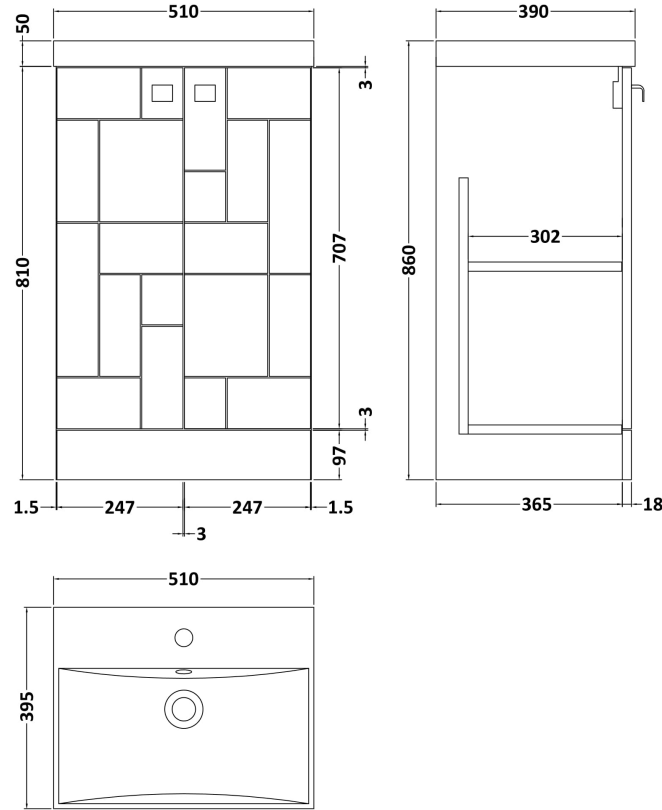

Sales Code: BLO103D

Description: 500 F/S 2-Door Unit & Basin 3

Packaging Details

Barcode: 5056211892038

Sales Code: MOF124A

Description: 500 F/S 2-Door Unit

Product Dimensions

Height (mm):	810
Width (mm):	500
Depth (mm):	383
Nett Weight (kg):	20.5

Packaging Dimensions

Height (mm):	830
Width (mm):	520
Depth (mm):	405
Gross Weight (kg):	21

Packaging Data

Box Colour:	Brown Cardboard Box
Box Qty:	1
Label Size:	100 x 50
Label Colour:	White Label
Label Qty:	2

Sales Code: NVM032

Description: 500 Thin Edged Basin 1Th

Product Dimensions

Height (mm):	170
Width (mm):	510
Depth (mm):	395
Nett Weight (kg):	9.5

Packaging Dimensions

Height (mm):	190
Width (mm):	530
Depth (mm):	415
Gross Weight (kg):	10

Packaging Data

Box Colour:	Brown Cardboard Box - Printed
Box Qty:	1
Label Size:	100 x 50
Label Colour:	White Label
Label Qty:	2

Outer Box Dimensions (If Applicable)

Height (mm):	
Width (mm):	
Depth (mm):	
Gross Weight (kg):	
Barcode:	5056211853411