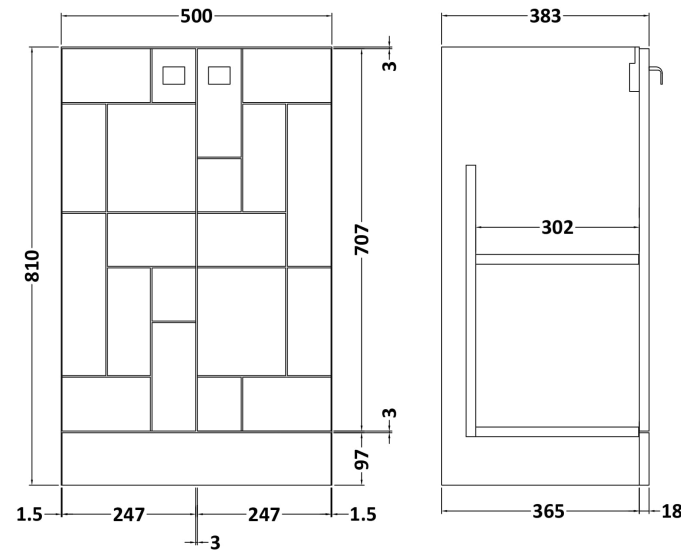

Sales Code: BLO103D

Description: 500 F/S 2-Door Unit & Basin 3

Packaging Details

Barcode: 5056211892038

Sales Code: MOF124A

Description: 500 F/S 2-Door Unit

Product Dimensions

Height (mm):	810
Width (mm):	500
Depth (mm):	383
Nett Weight (kg):	20.5

Packaging Dimensions

Height (mm):	830
Width (mm):	520
Depth (mm):	405
Gross Weight (kg):	21

Packaging Data

Box Colour:	Brown Cardboard Box
Box Qty:	1
Label Size:	100 x 50
Label Colour:	White Label
Label Qty:	2

Sales Code: NVM032

Description: 500 Thin Edged Basin 1Th

Product Dimensions

Height (mm):	170
Width (mm):	510
Depth (mm):	395
Nett Weight (kg):	9.5

Packaging Dimensions

Height (mm):	190
Width (mm):	530
Depth (mm):	415
Gross Weight (kg):	10

Packaging Data

Box Colour:	Brown Cardboard Box - Printed
Box Qty:	1
Label Size:	100 x 50
Label Colour:	White Label
Label Qty:	2

Outer Box Dimensions (If Applicable)

Height (mm):	
Width (mm):	
Depth (mm):	
Gross Weight (kg):	
Barcode:	5056211853411