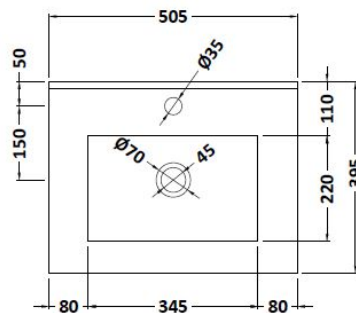

Packaging Dimensions

Height (mm):	830
Width (mm):	520
Depth (mm):	405
Gross Weight (kg):	21

Packaging Data

Box Colour:	Brown Cardboard Box
Box Qty:	1
Label Size:	100 x 50
Label Colour:	White Label
Label Qty:	2

Outer Box Dimensions (If Applicable)

Height (mm):	
Width (mm):	
Depth (mm):	
Gross Weight (kg):	
Barcode:	5056211891727

Product Details

Country of Origin:	China
Fitting Instruction:	No
Certification:	FSC: Yes CE: N/A
Colour:	Satin White
Construction Method:	Cam & Wood Dowel
Construction Type:	Rigid
Cabinet Finish:	MFC Painted Matt
Fascia Finish:	Mdf Painted Matt
Cabinet Thickness (mm):	18
Fascia Thickness (mm):	18
Drawer Included:	No
Drawer Type:	Not Applicable
No of Shelves:	1
Hinge Type:	95 Degree Clip-On Soft Close
Hinge Included:	Yes, Supplied
Adjustable Legs:	No, Not Required
Fixings Included:	Yes
Handle Style:	Modern
Handle Included:	Yes, Supplied
Waste Shroud:	No
Handle Type:	Drop

Sales Code: NVM001

Description: 500mm Minimalist Basin 1Th

Product Dimensions

Height (mm):	170
Width (mm):	500
Depth (mm):	390
Nett Weight (kg):	9

Packaging Dimensions

Height (mm):	400
Width (mm):	520
Depth (mm):	200
Gross Weight (kg):	9

Packaging Data

Box Colour:	Brown Cardboard Box
Box Qty:	1
Label Size:	105 x 50
Label Colour:	White Label
Label Qty:	1

Outer Box Dimensions (If Applicable)

Height (mm):	
Width (mm):	
Depth (mm):	
Gross Weight (kg):	
Barcode:	5055275828670