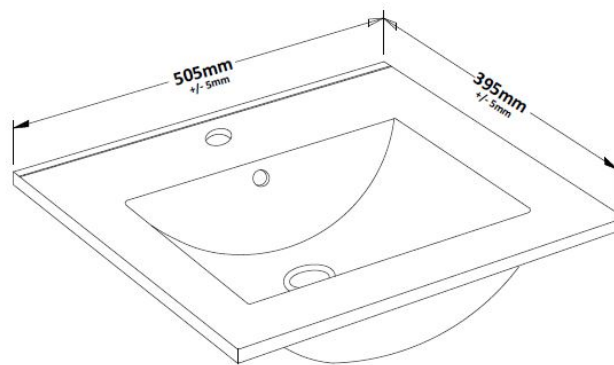

Packaging Dimensions

Height (mm):	830
Width (mm):	520
Depth (mm):	405
Gross Weight (kg):	21

Packaging Data

Box Colour:	Brown Cardboard Box
Box Qty:	1
Label Size:	100 x 50
Label Colour:	White Label
Label Qty:	2

Outer Box Dimensions (If Applicable)

Height (mm):	
Width (mm):	
Depth (mm):	
Gross Weight (kg):	
Barcode:	5056211891727

Product Details

Country of Origin:	China
Fitting Instruction:	No
Certification:	FSC: Yes CE: N/A
Colour:	Satin White
Construction Method:	Cam & Wood Dowel
Construction Type:	Rigid
Cabinet Finish:	MFC Painted Matt
Fascia Finish:	Mdf Painted Matt
Cabinet Thickness (mm):	18
Fascia Thickness (mm):	18
Drawer Included:	No
Drawer Type:	Not Applicable
No of Shelves:	1
Hinge Type:	95 Degree Clip-On Soft Close
Hinge Included:	Yes, Supplied
Adjustable Legs:	No, Not Required
Fixings Included:	Yes
Handle Style:	Modern
Handle Included:	Yes, Supplied
Waste Shroud:	No
Handle Type:	Drop

Sales Code: NVM001

Description: 500mm Minimalist Basin 1Th

Product Dimensions

Height (mm):	170
Width (mm):	500
Depth (mm):	390
Nett Weight (kg):	9

Packaging Dimensions

Height (mm):	400
Width (mm):	520
Depth (mm):	200
Gross Weight (kg):	9

Packaging Data

Box Colour:	Brown Cardboard Box
Box Qty:	1
Label Size:	105 x 50
Label Colour:	White Label
Label Qty:	1

Outer Box Dimensions (If Applicable)

Height (mm):	
Width (mm):	
Depth (mm):	
Gross Weight (kg):	
Barcode:	5055275828670