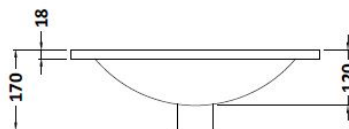

Sales Code: BLO103B

Description: 500 F/S 2-Door Unit & Basin 2

Packaging Details

Barcode: 5056211887843

Sales Code: MOF124A

Description: 500 F/S 2-Door Unit

Product Dimensions

Height (mm):	810
Width (mm):	500
Depth (mm):	383
Nett Weight (kg):	20.5

Packaging Dimensions

Height (mm):	830
Width (mm):	520
Depth (mm):	405
Gross Weight (kg):	21

Packaging Data

Box Colour:	Brown Cardboard Box
Box Qty:	1
Label Size:	100 x 50
Label Colour:	White Label
Label Qty:	2

Outer Box Dimensions (If Applicable)

Height (mm):	
Width (mm):	
Depth (mm):	
Gross Weight (kg):	
Barcode:	5056211891727

Product Details

Country of Origin:	China
Fitting Instruction:	No
Certification:	FSC: Yes CE: N/A
Colour:	Satin White
Construction Method:	Cam & Wood Dowel
Construction Type:	Rigid
Cabinet Finish:	MFC Painted Matt
Fascia Finish:	Mdf Painted Matt
Cabinet Thickness (mm):	18
Fascia Thickness (mm):	18
Drawer Included:	No
Drawer Type:	Not Applicable
No of Shelves:	1
Hinge Type:	95 Degree Clip-On Soft Close
Hinge Included:	Yes, Supplied
Adjustable Legs:	No, Not Required
Fixings Included:	Yes
Handle Style:	Modern
Handle Included:	Yes, Supplied
Waste Shroud:	No
Handle Type:	Drop

Sales Code: NVM001

Description: 500mm Minimalist Basin 1Th

Product Dimensions

Height (mm):	170
Width (mm):	500
Depth (mm):	390
Nett Weight (kg):	9

Packaging Dimensions

Height (mm):	400
Width (mm):	520
Depth (mm):	200
Gross Weight (kg):	9