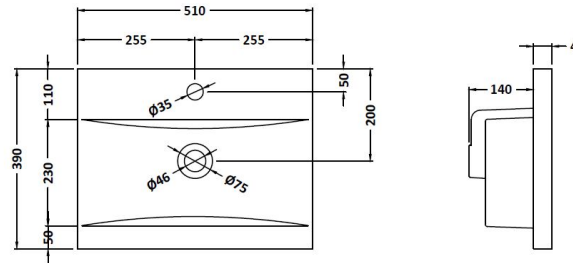

Packaging Dimensions

Height (mm):	830
Width (mm):	520
Depth (mm):	405
Gross Weight (kg):	21

Packaging Data

Box Colour:	Brown Cardboard Box
Box Qty:	1
Label Size:	100 x 50
Label Colour:	White Label
Label Qty:	2

Outer Box Dimensions (If Applicable)

Height (mm):	
Width (mm):	
Depth (mm):	
Gross Weight (kg):	
Barcode:	5056211891727

Product Details

Country of Origin:	China
Fitting Instruction:	No
Certification:	FSC: Yes CE: N/A
Colour:	Satin White
Construction Method:	Cam & Wood Dowel
Construction Type:	Rigid
Cabinet Finish:	MFC Painted Matt
Fascia Finish:	Mdf Painted Matt
Cabinet Thickness (mm):	18
Fascia Thickness (mm):	18
Drawer Included:	No
Drawer Type:	Not Applicable
No of Shelves:	1
Hinge Type:	95 Degree Clip-On Soft Close
Hinge Included:	Yes, Supplied
Adjustable Legs:	No, Not Required
Fixings Included:	Yes
Handle Style:	Modern
Handle Included:	Yes, Supplied
Waste Shroud:	No
Handle Type:	Drop

Sales Code: NVM012

Description: 500 Mid-Edged Basin 1 Th

Product Dimensions

Height (mm):	180
Width (mm):	510
Depth (mm):	390
Nett Weight (kg):	10.54

Packaging Dimensions

Height (mm):	210
Width (mm):	410
Depth (mm):	530
Gross Weight (kg):	10.54

Packaging Data

Box Colour:	Brown Cardboard Box - Printed
Box Qty:	1
Label Size:	100 x 50
Label Colour:	White Label
Label Qty:	2

Outer Box Dimensions (If Applicable)

Height (mm):	
Width (mm):	
Depth (mm):	
Gross Weight (kg):	
Barcode:	5055369043446