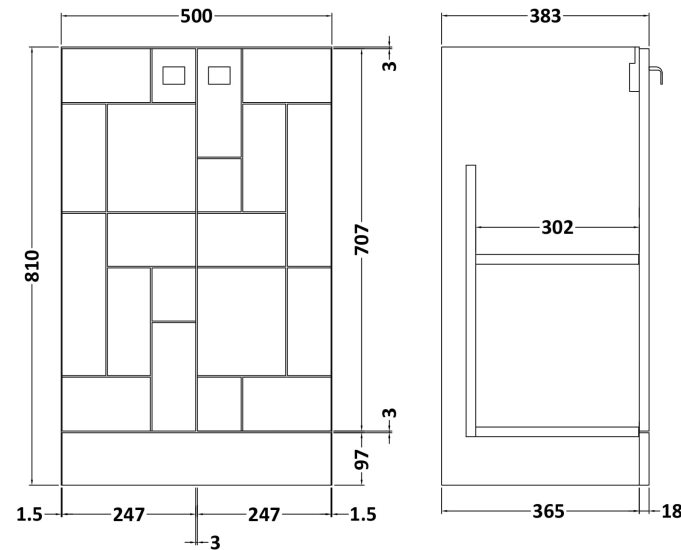

Sales Code: BLO103A

Description: 500 F/S 2-Door Unit & Basin 1

Packaging Details

Barcode: 5056211891109

Sales Code: MOF124A

Description: 500 F/S 2-Door Unit

Product Dimensions

Height (mm):	810
Width (mm):	500
Depth (mm):	383
Nett Weight (kg):	20.5

Packaging Dimensions

Height (mm):	830
Width (mm):	520
Depth (mm):	405
Gross Weight (kg):	21

Packaging Data

Box Colour:	Brown Cardboard Box
Box Qty:	1
Label Size:	100 x 50
Label Colour:	White Label
Label Qty:	2

Sales Code: NVM012

Description: 500 Mid-Edged Basin 1 Th

Product Dimensions

Height (mm):	180
Width (mm):	510
Depth (mm):	390
Nett Weight (kg):	10.54

Packaging Dimensions

Height (mm):	210
Width (mm):	410
Depth (mm):	530
Gross Weight (kg):	10.54

Packaging Data

Box Colour:	Brown Cardboard Box - Printed
Box Qty:	1
Label Size:	100 x 50
Label Colour:	White Label
Label Qty:	2

Outer Box Dimensions (If Applicable)

Height (mm):	
Width (mm):	
Depth (mm):	
Gross Weight (kg):	
Barcode:	5055369043446