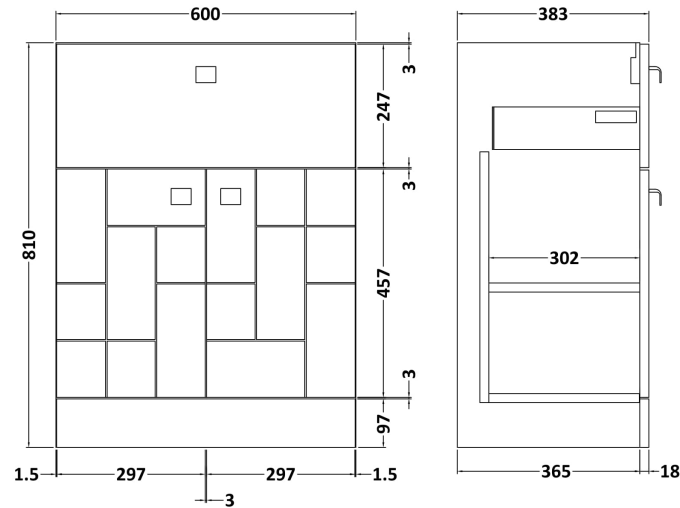

Sales Code: BLO101D

Description: 600 F/S 2-Door/Drawer Unit & Basin 3

Packaging Details

Barcode: 5056211892007

Sales Code: MOF103A

Description: 600 F/S 2-Door/Drawer Unit

Product Dimensions

Height (mm):	810
Width (mm):	600
Depth (mm):	383
Nett Weight (kg):	23

Packaging Dimensions

Height (mm):	885
Width (mm):	620
Depth (mm):	405
Gross Weight (kg):	23.5

Packaging Data

Box Colour:	Brown Cardboard Box
Box Qty:	1
Label Size:	100 x 50
Label Colour:	White Label
Label Qty:	2

Sales Code: NVM033

Description: 600 Thin Edged Basin 1Th

Product Dimensions

Height (mm):	170
Width (mm):	610
Depth (mm):	395
Nett Weight (kg):	11

Packaging Dimensions

Height (mm):	190
Width (mm):	630
Depth (mm):	415
Gross Weight (kg):	11.5

Packaging Data

Box Colour:	Brown Cardboard Box - Printed
Box Qty:	1
Label Size:	100 x 50
Label Colour:	White Label
Label Qty:	2

Outer Box Dimensions (If Applicable)

Height (mm):	
Width (mm):	
Depth (mm):	
Gross Weight (kg):	
Barcode:	5056211853428