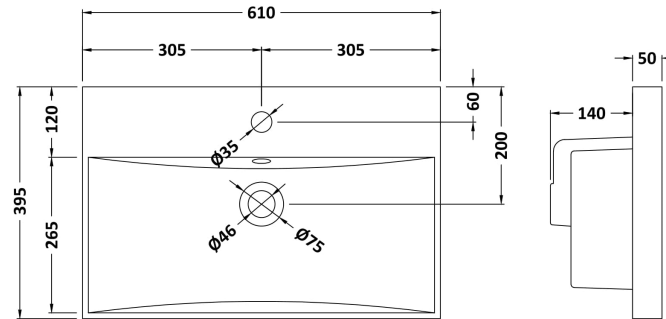

Packaging Dimensions

Height (mm):	885
Width (mm):	620
Depth (mm):	405
Gross Weight (kg):	23.5

Packaging Data

Box Colour:	Brown Cardboard Box
Box Qty:	1
Label Size:	100 x 50
Label Colour:	White Label
Label Qty:	2

Outer Box Dimensions (If Applicable)

Height (mm):	
Width (mm):	
Depth (mm):	
Gross Weight (kg):	
Barcode:	5056211884217

Product Details

Country of Origin:	United Kingdom
Fitting Instruction:	No
Certification:	FSC: Yes CE: N/A
Colour:	Satin White
Construction Method:	Cam & Wood Dowel
Construction Type:	Rigid
Cabinet Finish:	MFC Painted Matt
Fascia Finish:	Mdf Painted Matt
Cabinet Thickness (mm):	18
Fascia Thickness (mm):	18
Drawer Included:	Yes
Drawer Type:	80mm High Metal S/C Inc Galler
No of Shelves:	1
Hinge Type:	95 Degree Clip-On Soft Close
Hinge Included:	Yes, Supplied
Adjustable Legs:	No, Not Required
Fixings Included:	Yes
Handle Style:	Modern
Handle Included:	Yes, Supplied
Waste Shroud:	No
Handle Type:	Drop

Sales Code: NVM033

Description: 600 Thin Edged Basin 1Th

Product Dimensions

Height (mm):	170
Width (mm):	610
Depth (mm):	395
Nett Weight (kg):	11

Packaging Dimensions

Height (mm):	190
Width (mm):	630
Depth (mm):	415
Gross Weight (kg):	11.5

Packaging Data

Box Colour:	Brown Cardboard Box - Printed
Box Qty:	1
Label Size:	100 x 50
Label Colour:	White Label
Label Qty:	2

Outer Box Dimensions (If Applicable)

Height (mm):	
Width (mm):	
Depth (mm):	
Gross Weight (kg):	
Barcode:	5056211853428