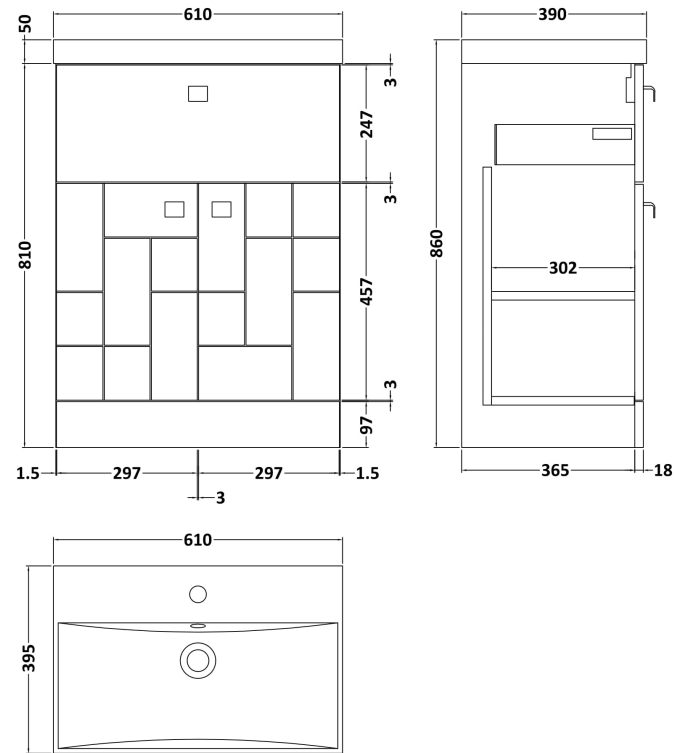

Sales Code: BLO101D

Description: 600 F/S 2-Door/Drawer Unit & Basin 3

Packaging Details

Barcode: 5056211892007

Sales Code: MOF103A

Description: 600 F/S 2-Door/Drawer Unit

Product Dimensions

Height (mm):	810
Width (mm):	600
Depth (mm):	383
Nett Weight (kg):	23

Packaging Dimensions

Height (mm):	885
Width (mm):	620
Depth (mm):	405
Gross Weight (kg):	23.5

Packaging Data

Box Colour:	Brown Cardboard Box
Box Qty:	1
Label Size:	100 x 50
Label Colour:	White Label
Label Qty:	2

Sales Code: NVM033

Description: 600 Thin Edged Basin 1Th

Product Dimensions

Height (mm):	170
Width (mm):	610
Depth (mm):	395
Nett Weight (kg):	11

Packaging Dimensions

Height (mm):	190
Width (mm):	630
Depth (mm):	415
Gross Weight (kg):	11.5

Packaging Data

Box Colour:	Brown Cardboard Box - Printed
Box Qty:	1
Label Size:	100 x 50
Label Colour:	White Label
Label Qty:	2

Outer Box Dimensions (If Applicable)

Height (mm):	
Width (mm):	
Depth (mm):	
Gross Weight (kg):	
Barcode:	5056211853428