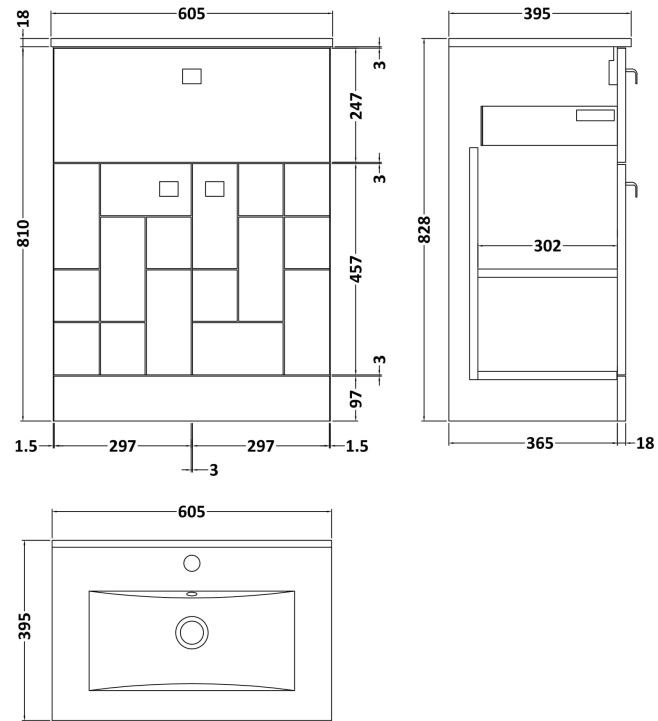

Sales Code: BLO101B

Description: 600 F/S 2-Door/Drawer Unit & Basin 2

Packaging Details

Barcode: 5056211890966

Sales Code: MOF103A

Description: 600 F/S 2-Door/Drawer Unit

Product Dimensions

Height (mm):	810
Width (mm):	600
Depth (mm):	383
Nett Weight (kg):	23

Packaging Dimensions

Height (mm):	885
Width (mm):	620
Depth (mm):	405
Gross Weight (kg):	23.5

Packaging Data

Box Colour:	Brown Cardboard Box
Box Qty:	1
Label Size:	100 x 50
Label Colour:	White Label
Label Qty:	2

Sales Code: NVM003

Description: Minimalist Basin 600mm

Product Dimensions

Height (mm):	170
Width (mm):	600
Depth (mm):	390
Nett Weight (kg):	10.76

Packaging Dimensions

Height (mm):	200
Width (mm):	400
Depth (mm):	620
Gross Weight (kg):	10.76

Packaging Data

Box Colour:	Brown Cardboard Box - Printed
Box Qty:	1
Label Size:	100 x 50
Label Colour:	White Label
Label Qty:	2

Outer Box Dimensions (If Applicable)

Height (mm):	
Width (mm):	
Depth (mm):	
Gross Weight (kg):	
Barcode:	5055146194668