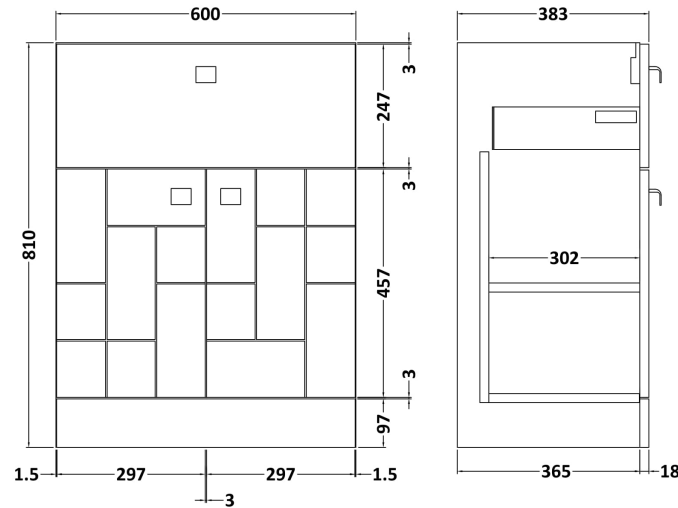

Sales Code: BLO101B

Description: 600 F/S 2-Door/Drawer Unit & Basin 2

Packaging Details

Barcode: 5056211890966

Sales Code: MOF103A

Description: 600 F/S 2-Door/Drawer Unit

Product Dimensions

Height (mm):	810
Width (mm):	600
Depth (mm):	383
Nett Weight (kg):	23

Packaging Dimensions

Height (mm):	885
Width (mm):	620
Depth (mm):	405
Gross Weight (kg):	23.5

Packaging Data

Box Colour:	Brown Cardboard Box
Box Qty:	1
Label Size:	100 x 50
Label Colour:	White Label
Label Qty:	2

Sales Code: NVM003

Description: Minimalist Basin 600mm

Product Dimensions

Height (mm):	170
Width (mm):	600
Depth (mm):	390
Nett Weight (kg):	10.76

Packaging Dimensions

Height (mm):	200
Width (mm):	400
Depth (mm):	620
Gross Weight (kg):	10.76

Packaging Data

Box Colour:	Brown Cardboard Box - Printed
Box Qty:	1
Label Size:	100 x 50
Label Colour:	White Label
Label Qty:	2

Outer Box Dimensions (If Applicable)

Height (mm):	
Width (mm):	
Depth (mm):	
Gross Weight (kg):	
Barcode:	5055146194668