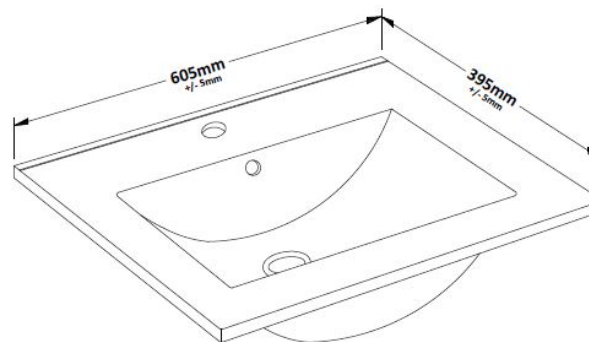

Packaging Dimensions

Height (mm):	885
Width (mm):	620
Depth (mm):	405
Gross Weight (kg):	23.5

Packaging Data

Box Colour:	Brown Cardboard Box
Box Qty:	1
Label Size:	100 x 50
Label Colour:	White Label
Label Qty:	2

Outer Box Dimensions (If Applicable)

Height (mm):	
Width (mm):	
Depth (mm):	
Gross Weight (kg):	
Barcode:	5056211884217

Product Details

Country of Origin:	United Kingdom
Fitting Instruction:	No
Certification:	FSC: Yes CE: N/A
Colour:	Satin White
Construction Method:	Cam & Wood Dowel
Construction Type:	Rigid
Cabinet Finish:	MFC Painted Matt
Fascia Finish:	Mdf Painted Matt
Cabinet Thickness (mm):	18
Fascia Thickness (mm):	18
Drawer Included:	Yes
Drawer Type:	80mm High Metal S/C Inc Galler
No of Shelves:	1
Hinge Type:	95 Degree Clip-On Soft Close
Hinge Included:	Yes, Supplied
Adjustable Legs:	No, Not Required
Fixings Included:	Yes
Handle Style:	Modern
Handle Included:	Yes, Supplied
Waste Shroud:	No
Handle Type:	Drop

Sales Code: NVM003

Description: Minimalist Basin 600mm

Product Dimensions

Height (mm):	170
Width (mm):	600
Depth (mm):	390
Nett Weight (kg):	10.76

Packaging Dimensions

Height (mm):	200
Width (mm):	400
Depth (mm):	620
Gross Weight (kg):	10.76

Packaging Data

Box Colour:	Brown Cardboard Box - Printed
Box Qty:	1
Label Size:	100 x 50
Label Colour:	White Label
Label Qty:	2

Outer Box Dimensions (If Applicable)

Height (mm):	
Width (mm):	
Depth (mm):	
Gross Weight (kg):	
Barcode:	5055146194668