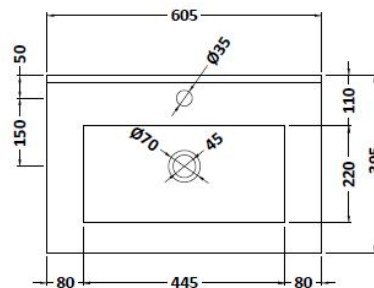

Packaging Dimensions

Height (mm):	885
Width (mm):	620
Depth (mm):	405
Gross Weight (kg):	23.5

Packaging Data

Box Colour:	Brown Cardboard Box
Box Qty:	1
Label Size:	100 x 50
Label Colour:	White Label
Label Qty:	2

Outer Box Dimensions (If Applicable)

Height (mm):	
Width (mm):	
Depth (mm):	
Gross Weight (kg):	
Barcode:	5056211884217

Product Details

Country of Origin:	United Kingdom
Fitting Instruction:	No
Certification:	FSC: Yes CE: N/A
Colour:	Satin White
Construction Method:	Cam & Wood Dowel
Construction Type:	Rigid
Cabinet Finish:	MFC Painted Matt
Fascia Finish:	Mdf Painted Matt
Cabinet Thickness (mm):	18
Fascia Thickness (mm):	18
Drawer Included:	Yes
Drawer Type:	80mm High Metal S/C Inc Galler
No of Shelves:	1
Hinge Type:	95 Degree Clip-On Soft Close
Hinge Included:	Yes, Supplied
Adjustable Legs:	No, Not Required
Fixings Included:	Yes
Handle Style:	Modern
Handle Included:	Yes, Supplied
Waste Shroud:	No
Handle Type:	Drop

Sales Code: NVM003

Description: Minimalist Basin 600mm

Product Dimensions

Height (mm):	170
Width (mm):	600
Depth (mm):	390
Nett Weight (kg):	10.76

Packaging Dimensions

Height (mm):	200
Width (mm):	400
Depth (mm):	620
Gross Weight (kg):	10.76

Packaging Data

Box Colour:	Brown Cardboard Box - Printed
Box Qty:	1
Label Size:	100 x 50
Label Colour:	White Label
Label Qty:	2

Outer Box Dimensions (If Applicable)

Height (mm):	
Width (mm):	
Depth (mm):	
Gross Weight (kg):	
Barcode:	5055146194668