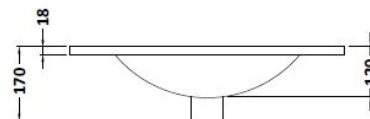

Sales Code: BLO101B

Description: 600 F/S 2-Door/Drawer Unit & Basin 2

Packaging Details

Barcode: 5056211890966

Sales Code: MOF103A

Description: 600 F/S 2-Door/Drawer Unit

Product Dimensions

Height (mm):	810
Width (mm):	600
Depth (mm):	383
Nett Weight (kg):	23

Packaging Dimensions

Height (mm):	885
Width (mm):	620
Depth (mm):	405
Gross Weight (kg):	23.5

Packaging Data

Box Colour:	Brown Cardboard Box
Box Qty:	1
Label Size:	100 x 50
Label Colour:	White Label
Label Qty:	2

Outer Box Dimensions (If Applicable)

Height (mm):	
Width (mm):	
Depth (mm):	
Gross Weight (kg):	
Barcode:	5056211884217

Product Details

Country of Origin:	United Kingdom
Fitting Instruction:	No
Certification:	FSC: Yes CE: N/A
Colour:	Satin White
Construction Method:	Cam & Wood Dowel
Construction Type:	Rigid
Cabinet Finish:	MFC Painted Matt
Fascia Finish:	Mdf Painted Matt
Cabinet Thickness (mm):	18
Fascia Thickness (mm):	18
Drawer Included:	Yes
Drawer Type:	80mm High Metal S/C Inc Galler
No of Shelves:	1
Hinge Type:	95 Degree Clip-On Soft Close
Hinge Included:	Yes, Supplied
Adjustable Legs:	No, Not Required
Fixings Included:	Yes
Handle Style:	Modern
Handle Included:	Yes, Supplied
Waste Shroud:	No
Handle Type:	Drop

Sales Code: NVM003

Description: Minimalist Basin 600mm

Product Dimensions

Height (mm):	170
Width (mm):	600
Depth (mm):	390
Nett Weight (kg):	10.76

Packaging Dimensions

Height (mm):	200
Width (mm):	400
Depth (mm):	620
Gross Weight (kg):	10.76