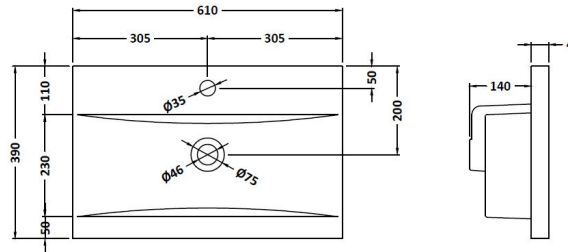

### Product Dimensions

Height (mm):	810
Width (mm):	600
Depth (mm):	383
Nett Weight (kg):	23

### Packaging Dimensions

Height (mm):	885
Width (mm):	620
Depth (mm):	405
Gross Weight (kg):	23.5

### Outer Box Dimensions (If Applicable)

Height (mm):	
Width (mm):	
Depth (mm):	
Gross Weight (kg):	
Barcode:	5056211884217

### Product Dimensions

Height (mm):	180
Width (mm):	610
Depth (mm):	390
Nett Weight (kg):	11