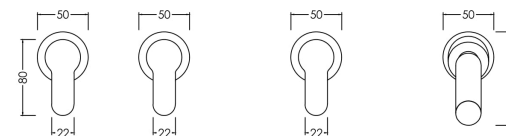

Sales Code: BIN334

Description: Binsey D/M 4Th Bsm No Spout

Product Dimensions

Height (mm):	54
Width (mm):	435
Depth (mm):	80
Length (mm):	
Nett Weight (kg):	2.63

Packaging Dimensions

Height (mm):	85
Width (mm):	390
Depth (mm):	460
Gross Weight (kg):	2.63

Packaging Data

Box Colour:	White Cardboard Box
Box Qty:	1
Label Size:	100 x 50
Label Colour:	White Label
Label Qty:	1

Outer Box Dimensions (If Applicable)

Height (mm):	470
Width (mm):	450
Depth (mm):	400
Length (mm):	
Gross Weight (kg):	
Barcode:	5056211898894

Product Details

Country of Origin:	China
Fitting Instruction:	No
Product Material:	Brass/ABS
Control Type:	Manual
Waste Included:	Waste Not Included
Waste Type:	Not Applicable
WRAS Approval: No	Approval No: N/A
Valve/Cartridge Type:	1/4 Turn Ceramic Disc
Colour/Finish:	Chrome
Mount Type:	Deck
Operating Pressure (bar):	2

Flow Rates: (Litres Per Min)	0.1 bar: 4.5	0.5 bar: 9.8	1 bar: 13.9	2 bar: 19.7	3 bar: 24
Pipe Size:	3/4"				
Pipe Centres:	150				