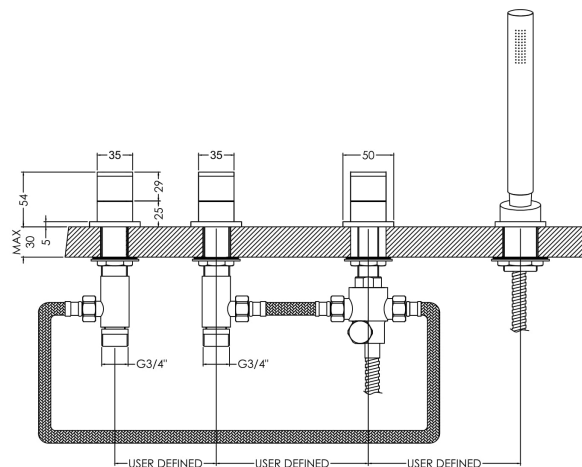

Sales Code: BIN334

Description: Binsey D/M 4Th Bsm No Spout

Product Dimensions

Height (mm):	54
Width (mm):	435
Depth (mm):	80
Length (mm):	
Nett Weight (kg):	2.63

Packaging Dimensions

Height (mm):	85
Width (mm):	390
Depth (mm):	460
Gross Weight (kg):	2.63

Packaging Data

Box Colour:	White Cardboard Box
Box Qty:	1
Label Size:	100 x 50
Label Colour:	White Label
Label Qty:	1

Outer Box Dimensions (If Applicable)

Height (mm):	470
Width (mm):	450
Depth (mm):	400
Length (mm):	
Gross Weight (kg):	
Barcode:	5056211898894

Product Details

Country of Origin:	China
Fitting Instruction:	No
Product Material:	Brass/ABS
Control Type:	Manual
Waste Included:	Waste Not Included
Waste Type:	Not Applicable
WRAS Approval: No	Approval No: N/A
Valve/Cartridge Type:	1/4 Turn Ceramic Disc
Colour/Finish:	Chrome
Mount Type:	Deck
Operating Pressure (bar):	2

Flow Rates: (Litres Per Min)	0.1 bar: 4.5	0.5 bar: 9.8	1 bar: 13.9	2 bar: 19.7	3 bar: 24
Pipe Size:	3/4"				
Pipe Centres:	150				