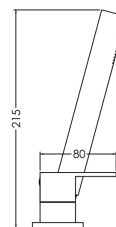

Sales Code: BIN334

Description: Binsey D/M 4Th Bsm No Spout

Product Dimensions

Height (mm):	54
Width (mm):	435
Depth (mm):	80
Length (mm):	
Nett Weight (kg):	2.63

Packaging Dimensions

Height (mm):	85
Width (mm):	390
Depth (mm):	460
Gross Weight (kg):	2.63

Packaging Data

Box Colour:	White Cardboard Box
Box Qty:	1
Label Size:	100 x 50
Label Colour:	White Label
Label Qty:	1

Outer Box Dimensions (If Applicable)

Height (mm):	470
Width (mm):	450
Depth (mm):	400
Length (mm):	
Gross Weight (kg):	
Barcode:	5056211898894

Product Details

Country of Origin:	China
Fitting Instruction:	No
Product Material:	Brass/ABS
Control Type:	Manual
Waste Included:	Waste Not Included
Waste Type:	Not Applicable
WRAS Approval: No	Approval No: N/A
Valve/Cartridge Type:	1/4 Turn Ceramic Disc
Colour/Finish:	Chrome
Mount Type:	Deck
Operating Pressure (bar):	2

Flow Rates: (Litres Per Min)	0.1 bar: 4.5	0.5 bar: 9.8	1 bar: 13.9	2 bar: 19.7	3 bar: 24
Pipe Size:	3/4"				
Pipe Centres:	150				