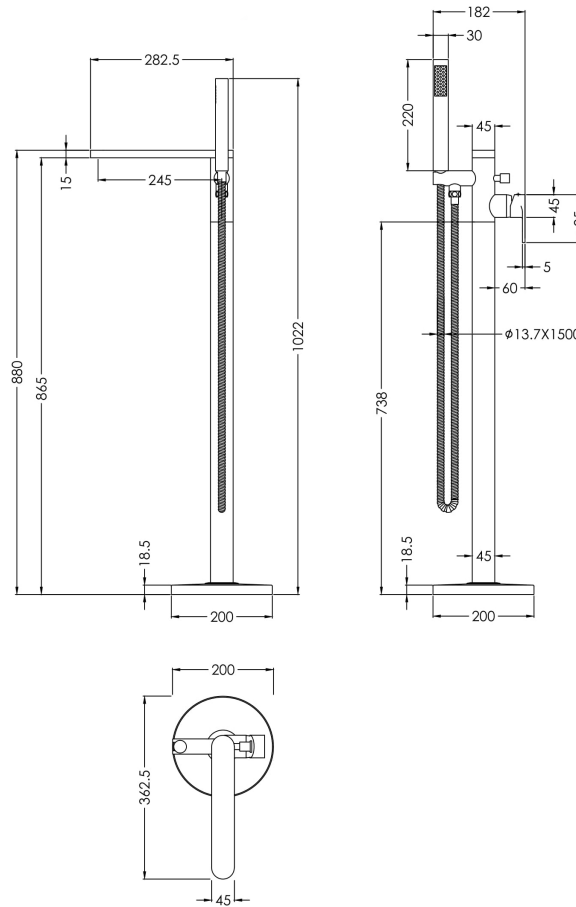

Sales Code: BIN321

Description: Binsey Freestanding Bsm

Product Dimensions

Height (mm):	880
Width (mm):	200
Depth (mm):	360
Length (mm):	
Nett Weight (kg):	6.17

Packaging Dimensions

Height (mm):	250
Width (mm):	400
Depth (mm):	980
Gross Weight (kg):	6.17

Packaging Data

Box Colour:	White Cardboard Box
Box Qty:	1
Label Size:	100 x 50
Label Colour:	White Label
Label Qty:	1

Outer Box Dimensions (If Applicable)

Height (mm):	250
Width (mm):	400
Depth (mm):	980
Length (mm):	

Gross Weight (kg):	
Barcode:	5056211898924

Product Details

Country of Origin:	China
Fitting Instruction:	No
Product Material:	Brass/ABS
Control Type:	Manual
Waste Included:	Waste Not Included
Waste Type:	Not Applicable
WRAS Approval: No	Approval No: N/A
Valve/Cartridge Type:	Single Lever Cartridge
Colour/Finish:	Chrome
Mount Type:	Floor Standing
Operating Pressure (bar):	3

Flow Rates: (Litres Per Min)	0.1 bar: N/A 0.5 bar: N/A 1 bar: 11.3 2 bar: 16.6 3 bar: 20.5
Pipe Size:	1/2"
Pipe Centres:	N/A