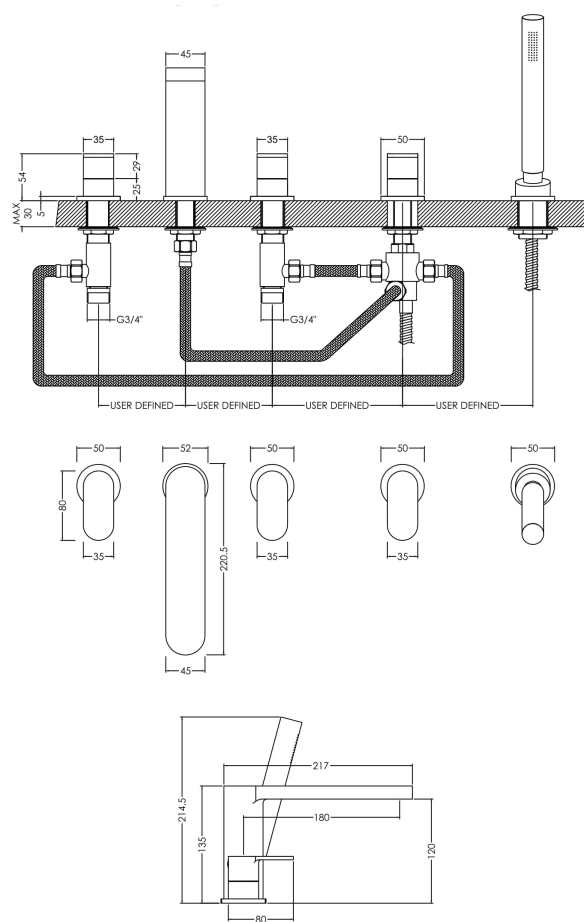

Sales Code: BIN314

Description: Binsey D/M 5Th Bsm

Product Dimensions

Height (mm):	135
Width (mm):	535
Depth (mm):	217
Length (mm):	
Nett Weight (kg):	3.98

Packaging Dimensions

Height (mm):	85
Width (mm):	425
Depth (mm):	460
Gross Weight (kg):	3.98

Packaging Data

Box Colour:	White Cardboard Box
Box Qty:	1
Label Size:	100 x 50
Label Colour:	White Label
Label Qty:	1

Outer Box Dimensions (If Applicable)

Height (mm):	450
Width (mm):	475
Depth (mm):	445
Length (mm):	
Gross Weight (kg):	

Barcode: 5056211898887

Product Details

Country of Origin:	China
Fitting Instruction:	No
Product Material:	Brass/ABS
Control Type:	Manual
Waste Included:	Waste Not Included
Waste Type:	Not Applicable
WRAS Approval: No	Approval No: N/A
Valve/Cartridge Type:	1/4 Turn Ceramic Disc
Colour/Finish:	Chrome
Mount Type:	Deck
Operating Pressure (bar):	2
Flow Rates: (Litres Per Min)	0.1 bar: 3.7 0.5 bar: 10.1 1 bar: 14.7 2 bar: 21.1 3 bar: 26.1
Pipe Size:	3/4"
Pipe Centres:	150